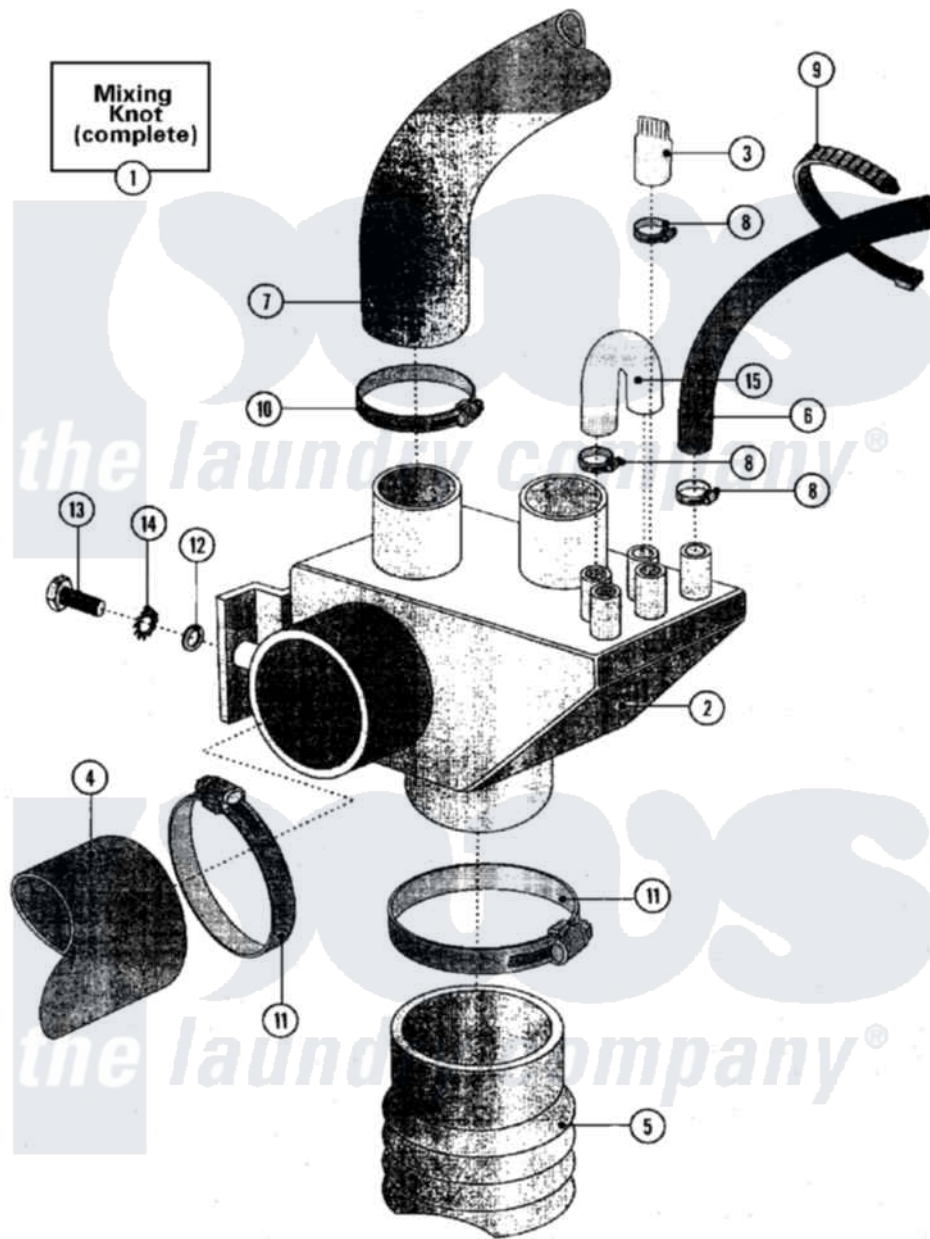

Maytag MFS75PNAVS 12 - FILLING SYSTEM

Maytag [Residential Maytag MFS75PNAVS Washer Parts](#) Parts Diagram 12 - FILLING SYSTEM
 Click on the part number to view part

Item	Original Part Number	Replaced By	Status	Part Description
001	23003232			Knot, Mixing
002	23002752			Mixer
003	23001459			Liquid Soap, Hose
004	23001589			Tube, Soap Box
005	23002754			Hose
006	23001459			Liquid Soap, Hose
007	23002755			Hose
008	23001506	596669		Clamp, Manifold
009	23001720			Binder, Cable
010	23001261	616099		Clamp
011	23001256	34001289		Clamp, Hose
012	23002438			Washer M4.3
013	23002463			Screw
014	23002756			Lockwasher
015	23001459			Liquid Soap, Hose