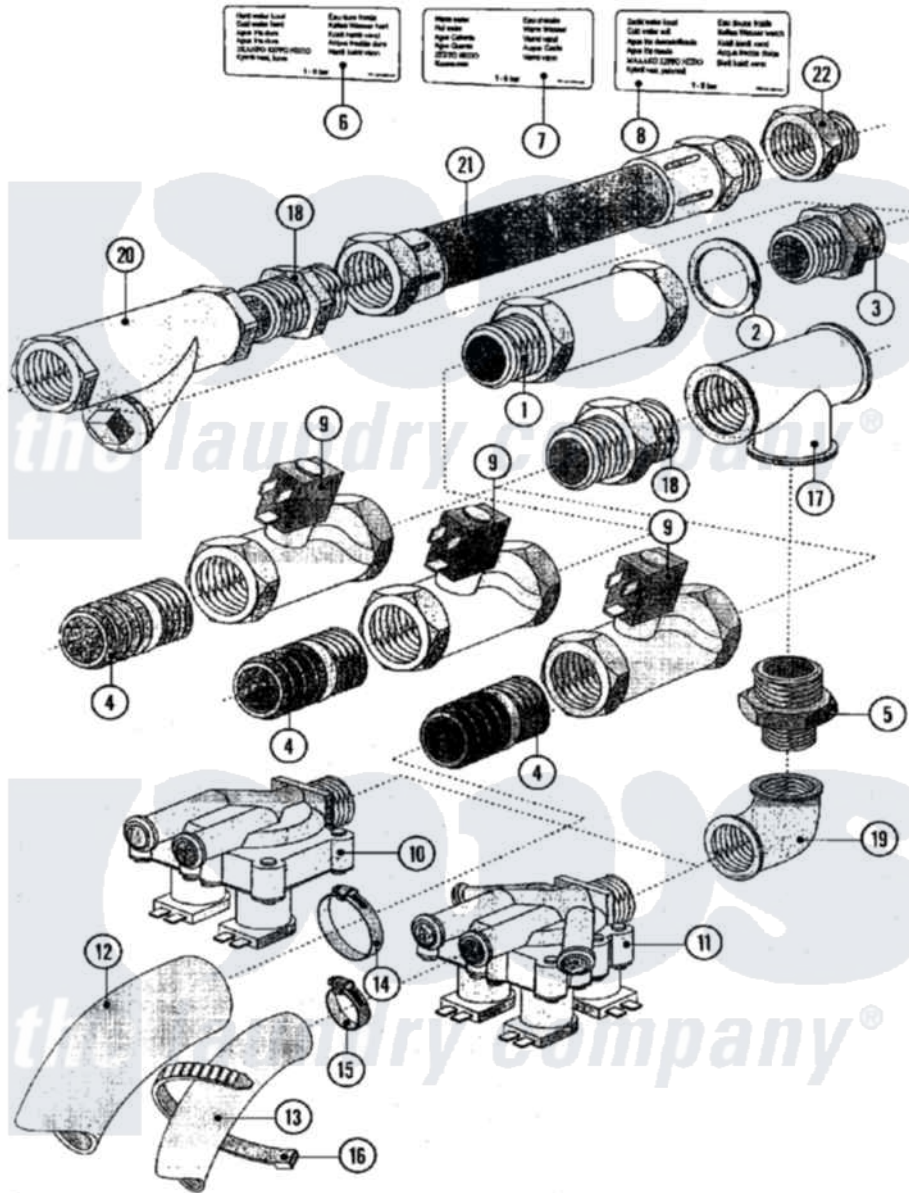

Maytag MFS75PNAVS 13 - VALVES

Maytag [Residential Maytag MFS75PNAVS Washer Parts](#) Parts Diagram 13 - VALVES
 Click on the part number to view part

Item	Original Part Number	Replaced By	Status	Part Description
001	23002757			Extension
002	23002758			Washer
003	23002759			Nipple, Pipe
004	23002760			Ontube
005	23002761			Reducer
006	23001471			Sticker, Cold Soft Water
007	23001469			Sticker, Hot Water
008	NLA		Not Available	STICKER, COLD HARD WATER
009	23002762			Valve
"	23003693			Diaphragm, Valve
010	23002070			Valve, Inlet
011	23001755			Valve, Inlet
012	23002755			Hose
013	23001507			Waterhose
014	23001261	616099		Clamp
015	23001506	596669		Clamp, Manifold

016	23001720		Binder, Cable
017	23002069		T-Part
018	23002068		Adapter
019	23001756		Elbow
020	23002156		Filter
021	23002057		Hose, Water Inlet
022	23001256	34001289	Clamp, Hose
030	23003694		Coil, Valve