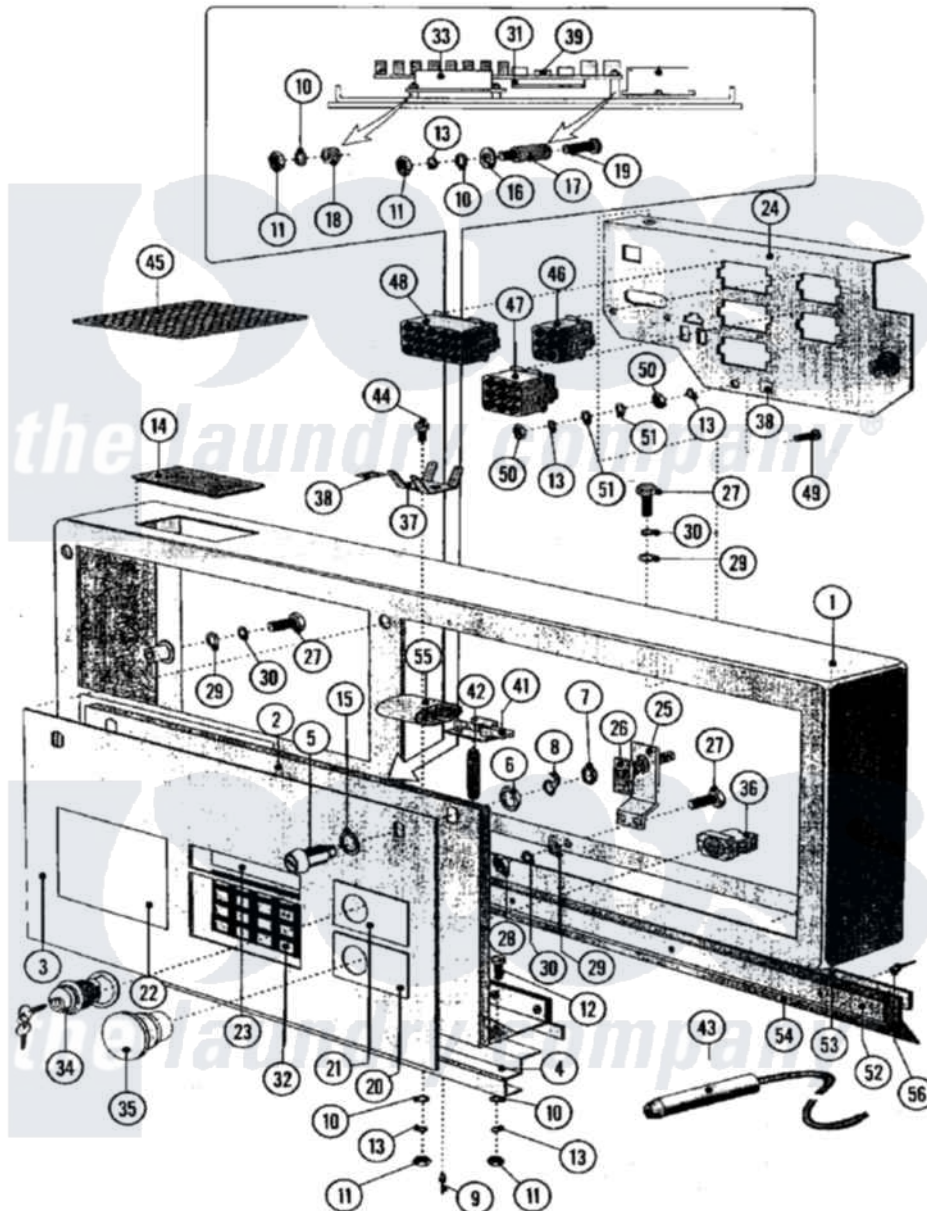

Maytag MFS75PNAVS 14 - CONTROL PANEL

Maytag [Residential Maytag MFS75PNAVS Washer Parts](#) Parts Diagram 14 - CONTROL PANEL
 Click on the part number to view part

Item	Original Part Number	Replaced By	Status	Part Description
001	23002763			Panel, Front
002	23003233			Cover, Top
003	23002765			Plate, Index
004	23002766			Support, Plate
005	23001583			Device, Locking
006	23001008			Nut, Lock
007	23001011			Nut
008	23002451			Pawl
009	NLA		Not Available	RIVET/CRANK (4 X 7.5)
010	23001610	23002438		Washer M4.3
011	23002399	23001014		Nut M4
012	23002423	23001361		Bolt
013	23002400			Washer
014	NLA		Not Available	COVER
015	23001007			Washer M21x27x1
016	NLA		Not Available	INSULATION (WASHER)