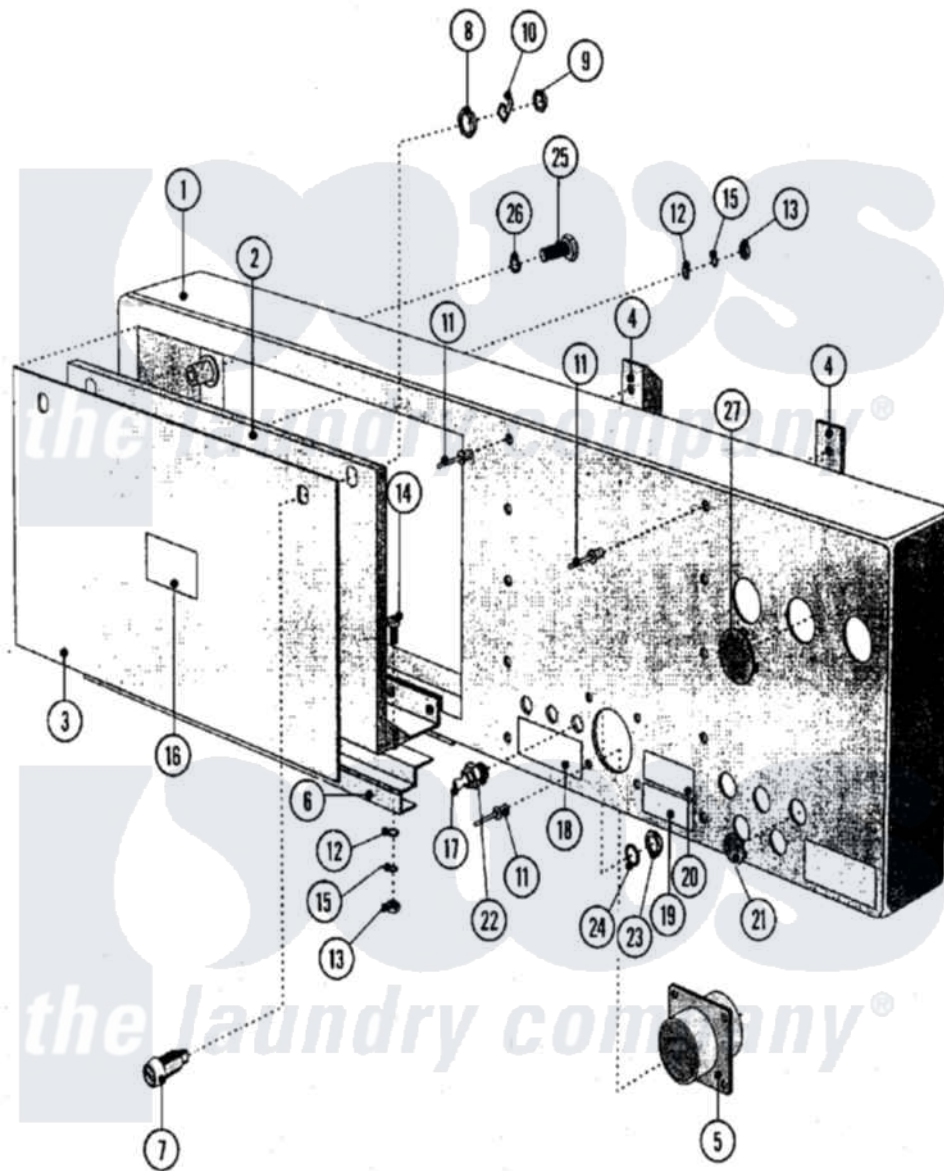

Maytag MFS75PNAVS 15 - REAR PANEL

Maytag [Residential Maytag MFS75PNAVS Washer Parts](#) Parts Diagram 15 - REAR PANEL
 Click on the part number to view part

Item	Original Part Number	Replaced By	Status	Part Description
001	23002783			Panel, Rear
002	23002784			Cover, Rear Panel
003	23002785			Plate, Panel Cover
004	23002786			Frame, Pumps
005	23002787			Vent, Rear Panel
006	23002766			Support, Plate
007	23001583			Device, Locking
008	23001008			Nut, Lock
009	23001011			Nut
010	23002451			Pawl
011	NLA		Not Available	RIVET/CRANK (4 X 7.5)
012	23001610	23002438		Washer M4.3
013	23002399	23001014		Nut M4
014	23002423	23001361		Bolt
015	23002400			Washer
016	23002301			LABEL, EL.FLASH

017	23002788		Head, Greasing
018	23002793		Plate
019	23002053		Label, Warning Vent Out
020	NLA	Not Available	PLATE (PUMPS)
021	NLA	Not Available	PLUG (13)
022	NLA	Not Available	SLEEVE, REDUCING
023	23002791	23001736	Nut
024	23002792		Washer
025	NLA	Not Available	SCREW (M6X10)
026	23002357	23002440	Washer, Spring Lock
027	23002795		Plug