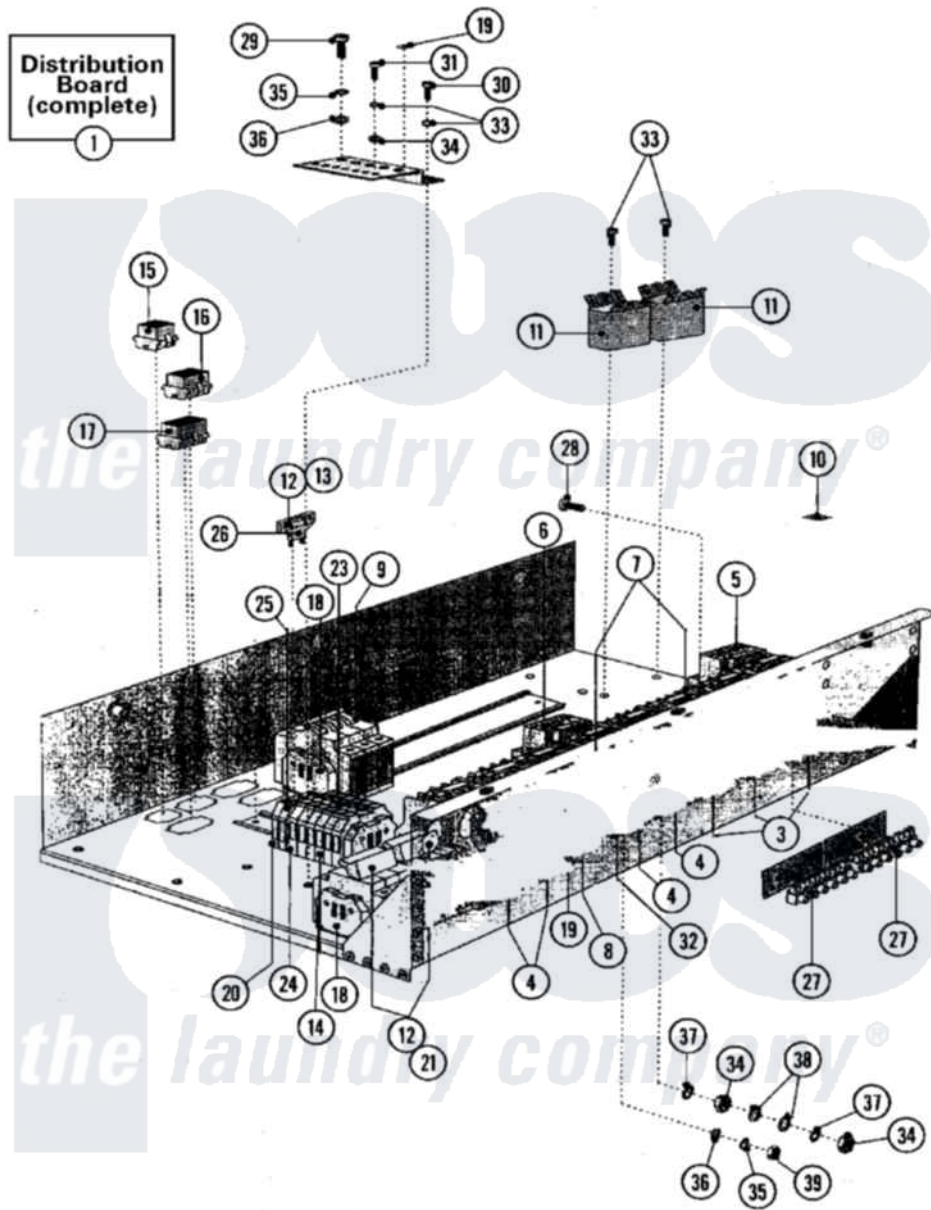

Maytag MFS75PNAVS 16 - ELECTRICAL COMPONENTS

Maytag [Residential Maytag MFS75PNAVS Washer Parts](#) Parts Diagram 16 - ELECTRICAL COMPONENTS
 Click on the part number to view part

Item	Original Part Number	Replaced By	Status	Part Description
001	23003235			Board, Distribution
002	23002099			Cube, Earth
003	23001101	23003751		Contactors Lc1 D12
004	23001102			Contactors
005	23001107	23003759		Overload Relay LR2D
006	23001108			Relay, Thermal Overload
007	23001119	23003762		Mechanical Interlock
008	23002796			Contactors
009	23001717			Breaker, Circuit
010	23003236			Plate, Index
011	23001518			SERIES 15 - NO LONGER NEEDED
"	NLA		Not Available	NET FILTER
012	23001463			Fuse
013	23002043			Fuse
014	23002797			Clamp
015	23001722			Board, Terminal

016	23002798		Board, Terminal
017	23001721		Board, Terminal
018	23002110		Terminal Wago
019	NLA	Not Available	LABEL, EARTH
020	NLA	Not Available	COVER (VAST4-4)
021	23002801		Disconnecter, Fuse
022	NLA	Not Available	INSERT, ROLLER FUSE
023	23002803		Bridge
024	23003238		Cover
025	23003239		Clamp, Fuse Plug
026	23003240		Plug, Fuse
027	23002154		Housing, Connector
028	23001609	23002721	Screw
029	NLA	Not Available	SCREW (M4X10)
030	23002805		Screw
031	23001733		Screw
032	23002806		Screw
033	NLA	Not Available	SCREW (ST4.2 X 13)
034	23001515	23001312	Mut M6
035	23002400		Washer
036	23002725		Washer
037	23002357	23002440	Washer, Spring Lock
038	23002726		Washer
039		Not Available	
040	23001115		Terminal Block Insulation
041	NLA	Not Available	PASSAGE, CABLE (22X2)