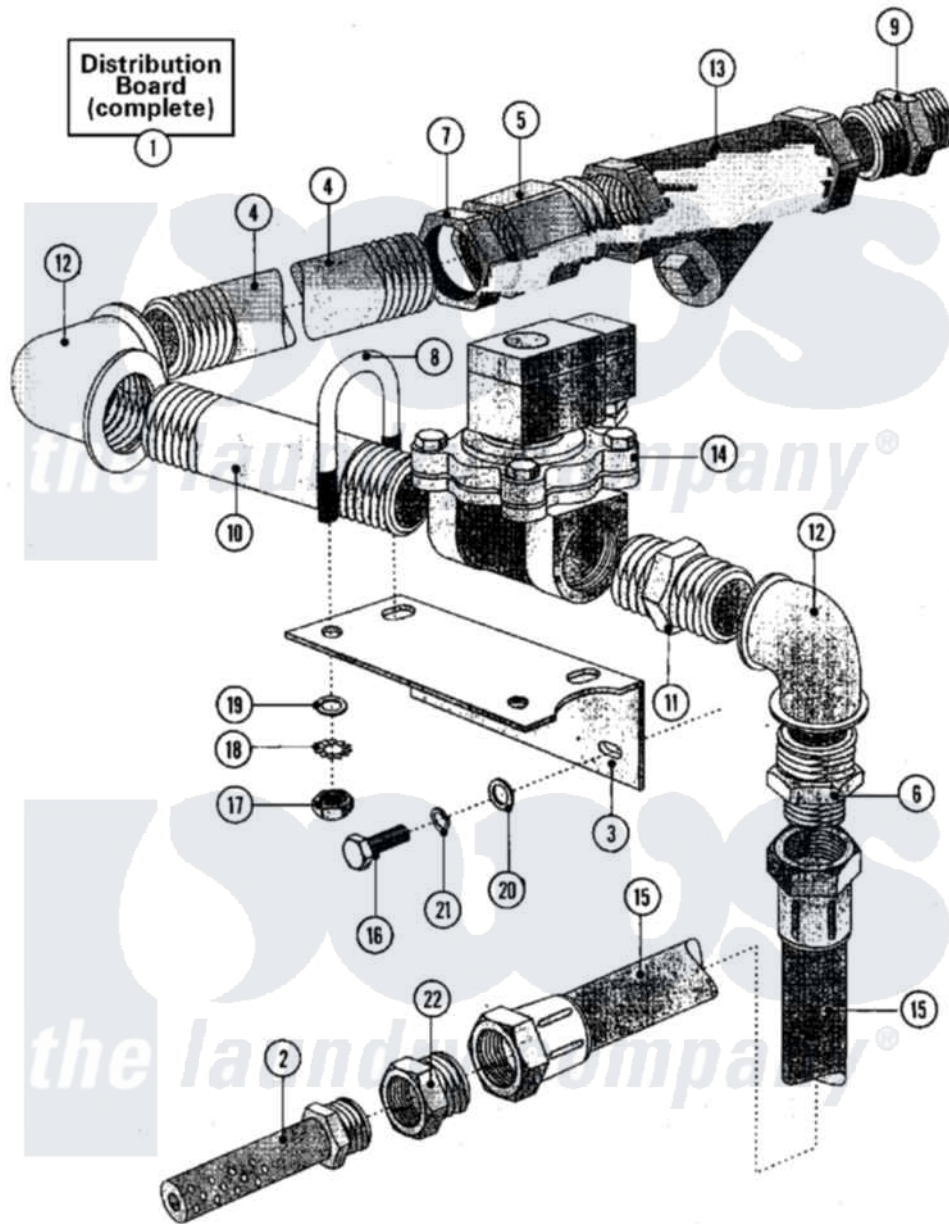

Maytag MFS75PNAVS 17 - STEAM SUPPLY

Maytag Residential Maytag MFS75PNAVS Washer Parts Parts Diagram 17 - STEAM SUPPLY
 Click on the part number to view part

Item	Original Part Number	Replaced By	Status	Part Description
001	23003241			Supply, Steam
002	23002811			Pipe, Steam
003	23003242			Holder
004	23002813			Pipe
005	23002814			Extension
006	23002815			Reducer
007	23002816			Nut
008	23002433			Holder
009	23002761			Reducer
010	23002817			Pipe
011	23001482			Connection
012	23001756			Elbow
013	23002818			Pipe
014	23002819			Valve, Steam
015	23002820			Hose, Steam
016	23002475	23001264		Bolt M8x20

017	23002651	23001312	Mut M6
018	23002357	23002440	Washer, Spring Lock
019	23002282	23001027	Washer
020	23002653	23001203	Washer
021	23002358		LOCK WASHER M8
022	23002821		Reducer