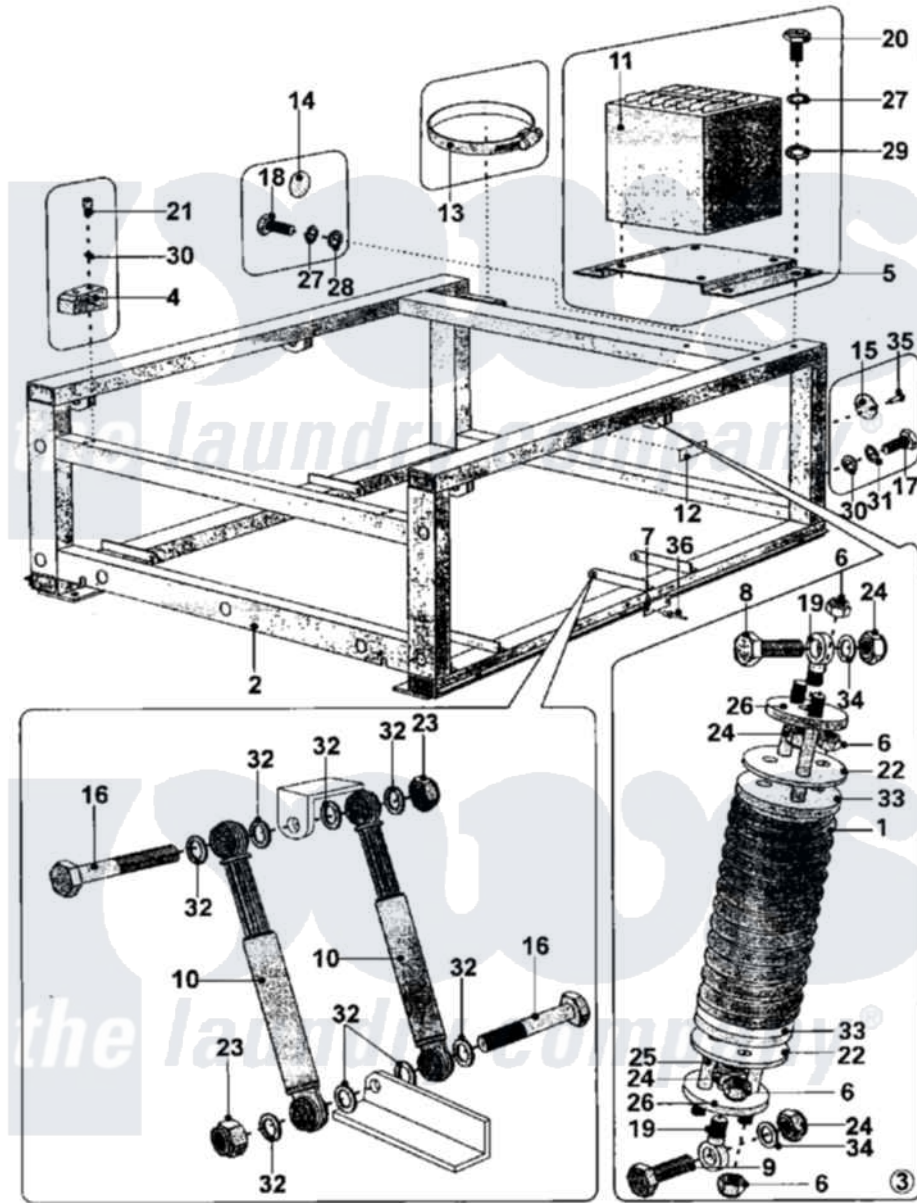

Maytag MFS90PNAVS 01 - FRAME

Maytag Residential Maytag MFS90PNAVS Washer Parts Parts Diagram 01 - FRAME

Click on the part number to view part

Item	Original Part Number	Replaced By	Status	Part Description
001	23002367			Spring
002	23002339			Frame
"	NLA		Not Available	FRAME
003	23002341			Spring Hinge Assembly
004	23002342			Block
005	23002343			Holder, Transformer
006	23002356	23001241		Locking Nut, Self Lu
007	NLA		Not Available	PLATE, SMALL
008	NLA		Not Available	SCREW (1)
009	NLA		Not Available	SCREW (2)
010	23002347			Damper
011	23002142	23003708		Transformer Control Brd
"	23002348	23003734		Transformer
"	23002349			Transformer
"	23003704			Transformer Use On Model Mfs125pavs
012	23001567			Sheet, Anti-Vibration

013	23001750		Ring, Clamp
014	NLA	Not Available	LABEL, EARTH
015	NLA	Not Available	PLATE, INDEX
016	23002351		Screw
017	NLA	Not Available	SCREW (M8X15)
018	23002353	23001157	Bolt
019	23002368		SCREW, EYE
020	23002354	23002461	Screw
021	NLA	Not Available	SCREW (M8X30)
022	23002366		Packing Piece
023	23002356	23001241	Locking Nut, Self Lu
024	23001651		LOCKING NUT M16
025	NLA	Not Available	DRAWING ROD
026	23002364		Disk
027	23002357	23002440	Washer, Spring Lock
028	23001643	23002424	Washer M6.4
029	23002282	23001027	Washer
030	23002358		LOCK WASHER M8
031	23002359		Washer
032	23002655		Washer
033	23002363		Sleeve
034	23001735		Washer M17
035	23001777		Screw, Drive
036	23002362		Rivet W/Crank
037	23002363		Sleeve