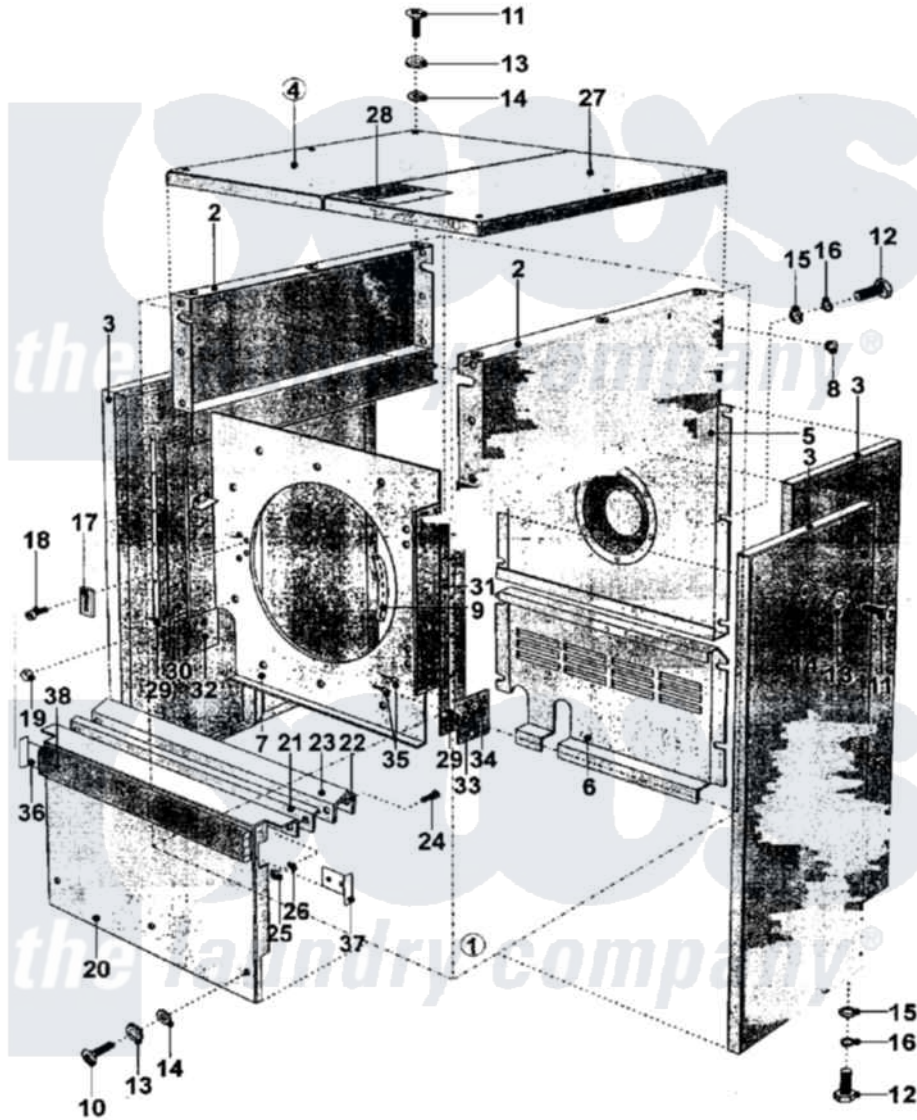

Maytag MFS90PNAVS 03 - PANELS

Maytag [Residential Maytag MFS90PNAVS Washer Parts](#) Parts Diagram 03 - PANELS
 Click on the part number to view part

Item	Original Part Number	Replaced By	Status	Part Description
001	23002380			Cover, Front
002	23002381			Cover, Side-Upper
"	23002382			Cover, Side-Upper
003	23002383			Cover, Side-Lower
"	23002384			Cover, Side-Lower
004	23002385			Cover, Top
"	23002386			Cover, Top
005	23002387			Cover, Rear-Upper
006	23002388			Cover, Rear-Lower
007	23002397			Foil
008	23001476			Plug, Water Inlet
009	23001088	23002473		Rubber, Protective
010	23002374			Screw
011	23002375			Screw
012	23001618	23002461		Screw
013	23001337	23002457		Washer M6

014	23001338	23002458	Washer
015	NLA		Not Available WASHER (6.4)
016	23002130	23001158	Lockwasher
017	23002390		Block
018	NLA		Not Available SCREW (M8X15)
019	NLA		Not Available NUT (M6)
020	23002393		Cover, Front-Lower
021	23002394		Support, Side Panel
022	23002395		Ribbon
023	23002396		Strip
024	23002398	23001089	Screw
025	23002399	23001014	Nut M4
026	23002400		Washer
027	23002401		Cover, Top
028	23002362		Rivet W/Crank
029	NLA		Not Available BAR
030	NLA		Not Available CUFF (LT)
031	NLA		Not Available CUFF (RT)
032	NLA		Not Available CORNER CUFF (LT)
033	NLA		Not Available CORNER CUFF (RT)
034	NLA		Not Available WASHER
035	23002408		Rivet W/Crank
036	23002409		Bar, Inside
037	23002410		Bar, Side
038	23002411		Profile