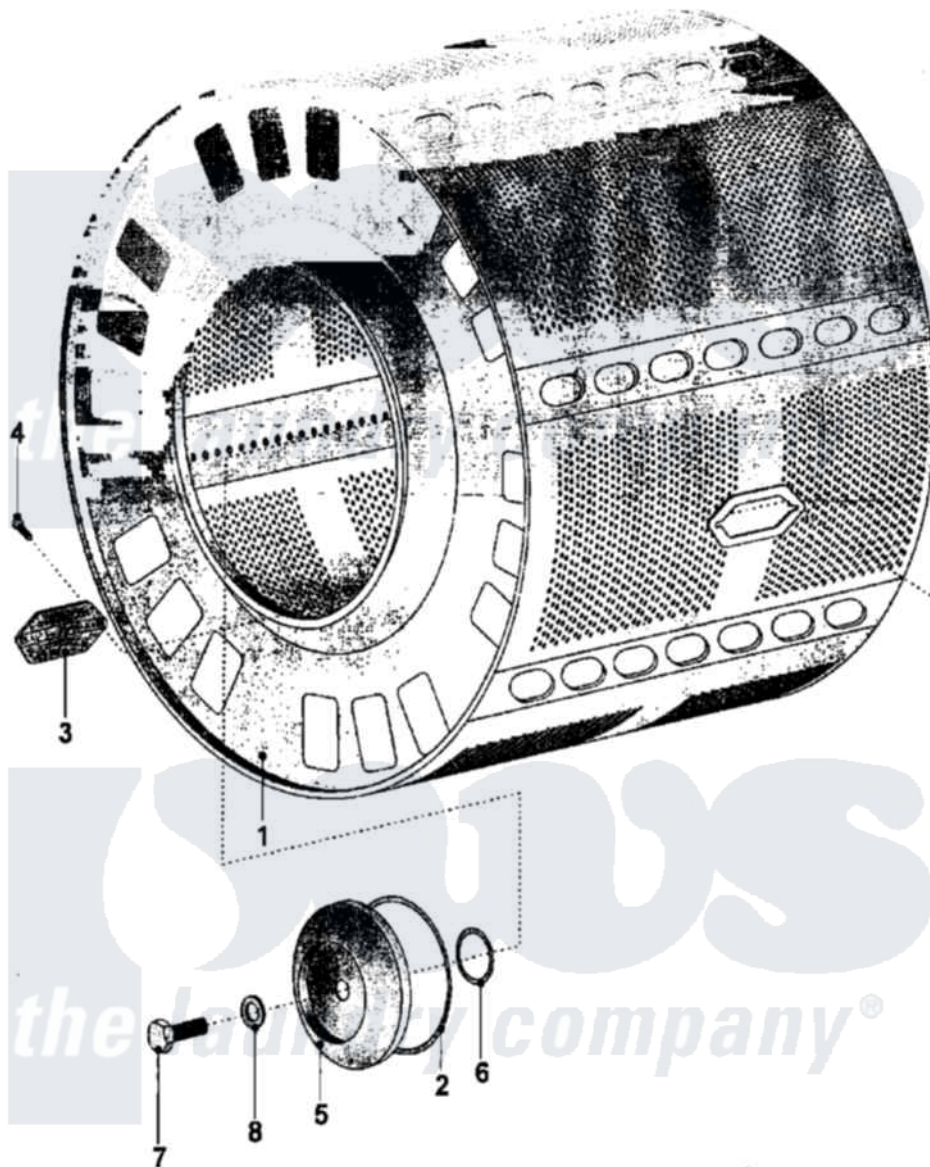

Maytag MFS90PNAVS 05 - DRUM

Maytag [Residential Maytag MFS90PNAVS Washer Parts](#) Parts Diagram 05 - DRUM
 Click on the part number to view part

Item	Original Part Number	Replaced By	Status	Part Description
001	23002615			Washing Drum 100LB
"	23002616			Washing Drum 125LB
002	23002622			O-Ring
003	23002259			Cover
004	23002617	23001777		Screw, Drive
005	23002618			Washer
006	23002619			O-Ring
007	23002620			Bolt, 30mm x 80mm, SS
008	23002621			Washer