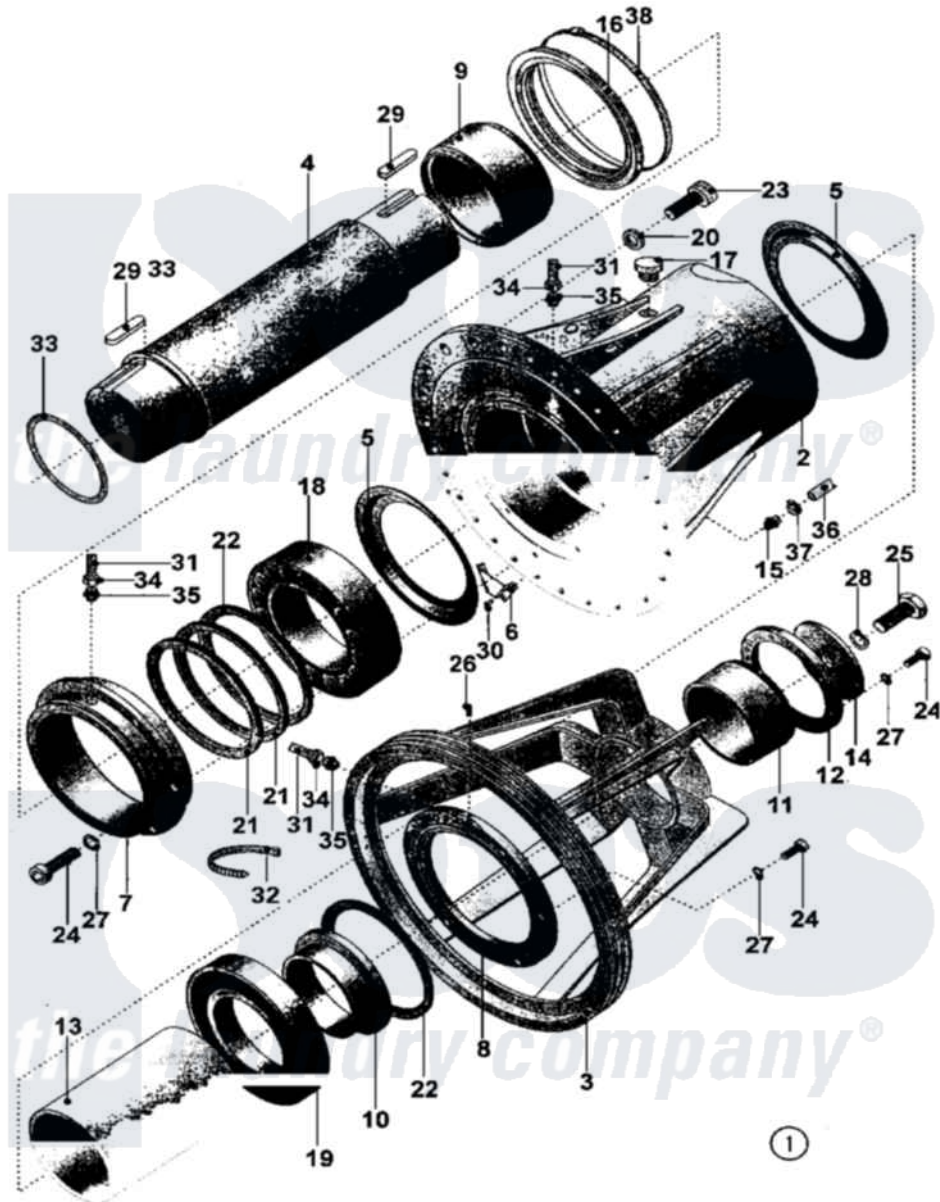

Maytag MFS90PNAVS 06 - TRUNNION

Maytag [Residential Maytag MFS90PNAVS Washer Parts](#) Parts Diagram 06 - TRUNNION
 Click on the part number to view part

Item	Original Part Number	Replaced By	Status	Part Description
001	23003247			Bearing Housing, Complete
002	23003248			Housing, Bearing
003	23003249			Pulley
004	23003250			Shaft
005	23002635			Holder, Cover
006	NLA		Not Available	BOX
007	23003252			Cover, Front
008	23003253			Cover, Rear
009	23003254			Bushing
010	23003255			Bushing
011	23003256			Sleeve, Clamping
012	23003257			Nut
013	23003258			Tube, Expanding
014	NLA		Not Available	WASHER, PULEY
015	NLA		Not Available	SCREW, WING
016	23003215			Bearing, House Sealing

017	23003081		Stopper
018	23003261		Bearing
019	23003262		Bearing
020	23003202		Washer
021	23003263		Seal
022	23003264		Seal
023	23003207		Screw
024	23003265		Screw
025	23003266		Screw
026	23003267		Pulley Set Screw
027	23002658		Washer
028	23002478		Washer
029	23003268		Wedge
030	23002362		Rivet W/Crank
031	23003213		Hose
032	23001720		Binder, Cable
033	23002485		Sealing
034	23003269		Nut, Transfer
035	23003212		Neck, Connecting
036	23001741		Hose
037	23001506	596669	Clamp, Manifold
038	23003209		Clip