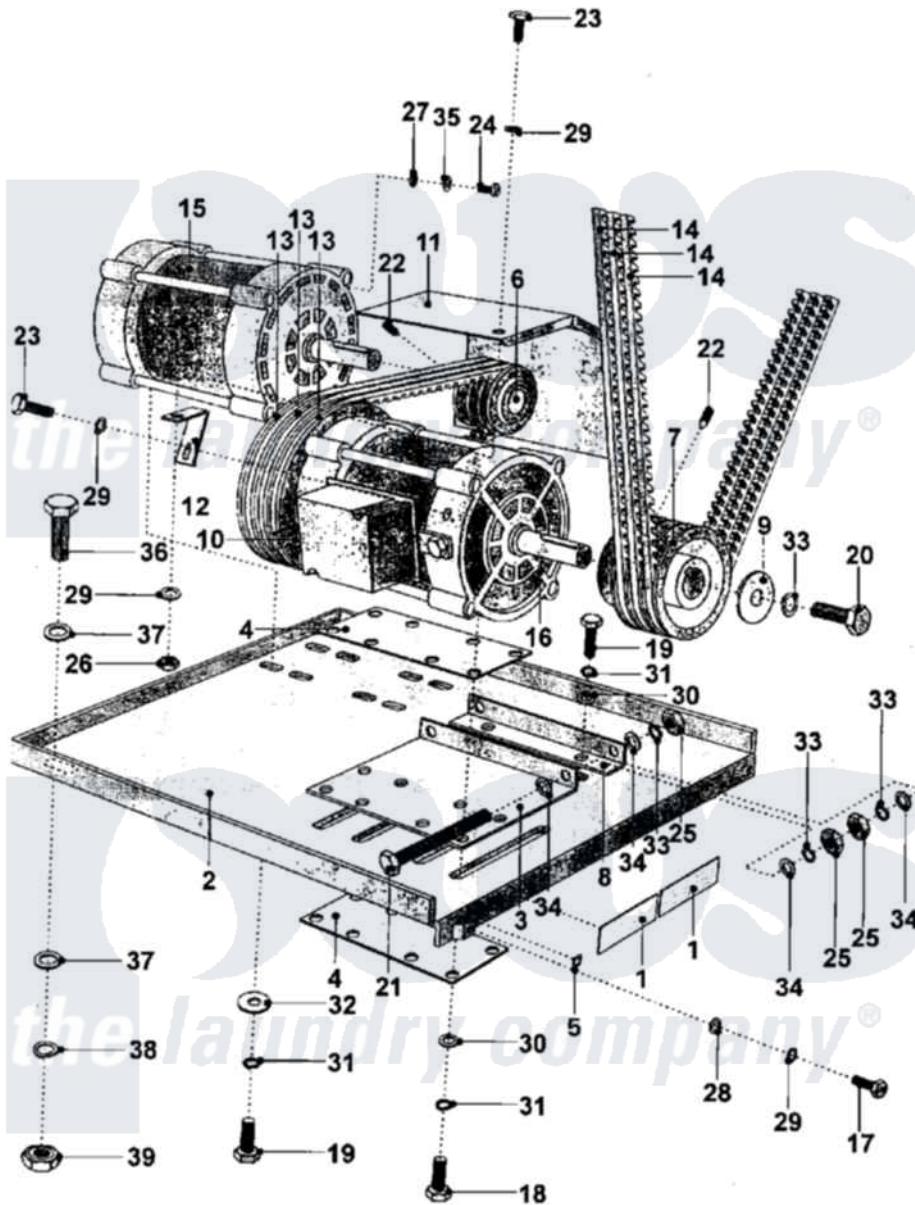

Maytag MFS90PNAVS 07 - MOTOR DRIVE

Maytag Residential Maytag MFS90PNAVS Washer Parts Parts Diagram 07 - MOTOR DRIVE
 Click on the part number to view part

Item	Original Part Number	Replaced By	Status	Part Description
001	23002123		Not Available	LABEL, MOTOR
002	23002623			Board, Drive
"	23002624			Board, Drive
003	23002625			Holder, Motor
"	23002626			Holder, Motor
004	23002627			Washer, Motor Holder
"	23002628			Washer, Motor Holder
005	NLA		Not Available	LABEL, EARTH
006	23002629			Pulley, Wash Motor
"	23002630			Pulley, Wash Motor
007	23002631			Pulley, Spin Motor
008	23002632			Bracket
009	23002633			Washer
010	23002418			Holder, Wire
011	23002634			Cover
012	23002635			Holder, Cover

013	23004520	W10127007	V-Belt F22
014	23004519		Drive Belt-Basket
015	23002639		Motor
"	23002641		Motor
016	23002643		Motor
"	23002645		Motor
017	NLA	Not Available	SCREW (M8X15)
018	23002646		Screw
019	23002647	23001305	Bolt M8x25
020	23002648	23001577	Bolt Lu
021	23001660		Screw
022	23001658		Screw
023	23002649		Screw
024	23002650		Screw
025	23001661		Nut M10
026	23002651	23001312	Mut M6
027	23002652		Nut
028	23002129		Washer
029	23002357	23002440	Washer, Spring Lock
030	23002653	23001203	Washer
031	23002358		LOCK WASHER M8
032	23001263		Washer
033	23002654		Washer
034	23002655		Washer
035	23002656	23001573	Washer
036	23002661	23001283	Bolt
037	23002657	23001292	Washer
038	23002658		Washer
039	NLA	Not Available	NUT (M12)