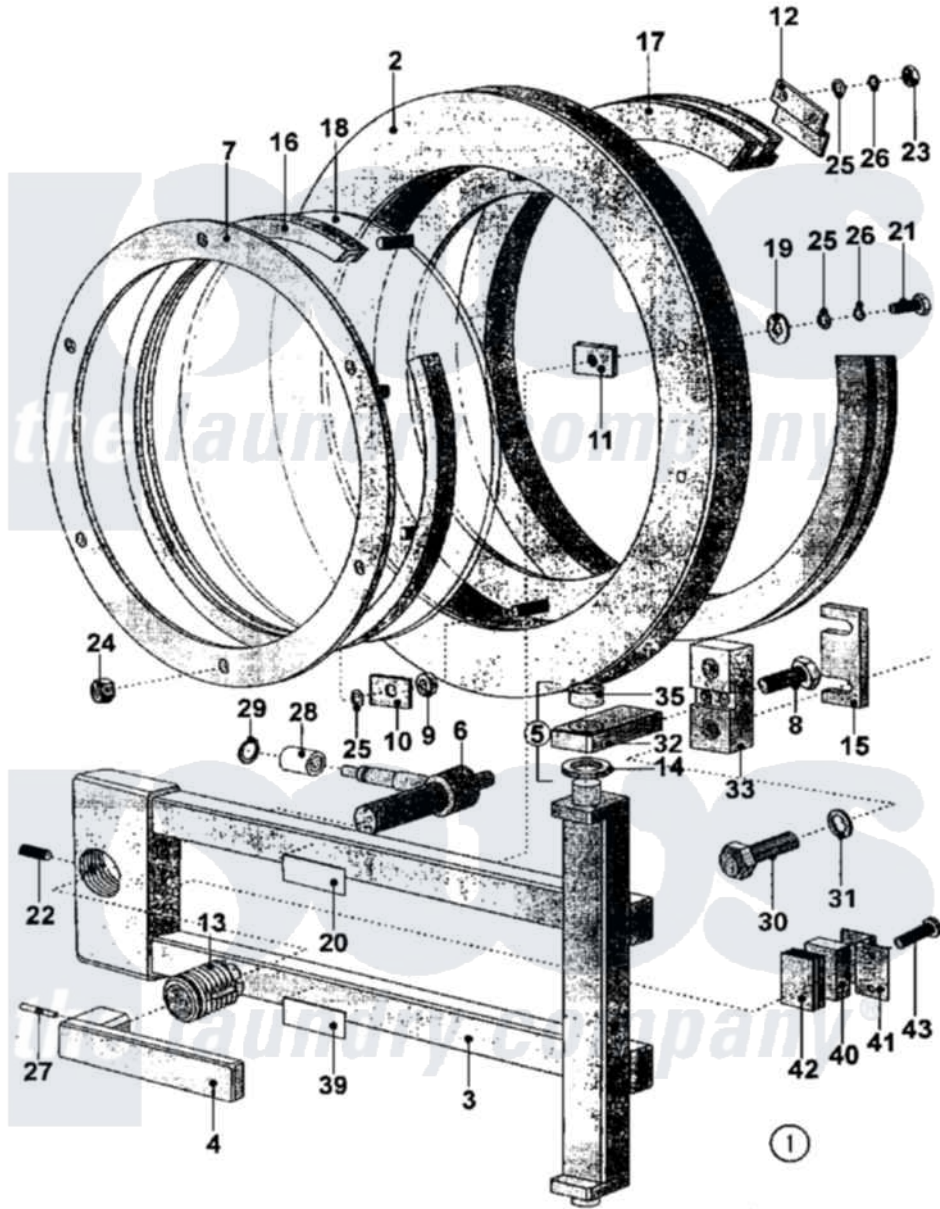

Maytag MFS90PNAVS 09 - DOOR

Maytag [Residential Maytag MFS90PNAVS Washer Parts](#) Parts Diagram 09 - DOOR
 Click on the part number to view part

Item	Original Part Number	Replaced By	Status	Part Description
001	23003228			Door
002	23002635			Holder, Cover
003	23002676			Hinge, Door
004	23002677			Handle
005	23002678			Bracket
006	23002679			Lever, Door
007	23002680			Tyre
008	23002697	23003265		Screw
009	23002681			Insertion Piece
010	23002682			Washer
011	23002683			Plate
012	23002684			Z-Bracket
013	23002685			Nut, Displacing
014	23002686			Washer, Wearing
015	NLA		Not Available	SPACER
016	23002688	23003946		Seal, Glass

017	23002689		Seal, Door
018	23002690		Glass
019	23002265		Fender Washer
020	NLA	Not Available	PLATE, ``SPIN DIRECTION`` INDEX
021	23001618	23002461	Screw
022	23001658		Screw
023	23002280		Nut M6
024	NLA	Not Available	NUT (M6)
025	23002129		Washer
026	23002130	23001158	Lockwasher
027	23002691		Pin
028	23002692		Bushing For Suspension Hook
029	23002693	23003948	Retaining Ring
030	23002698		Screw, Door Console
031	NLA	Not Available	WASHER, DOOR CONSOLE
032	23002696		Sleeve
033	23002694		Board, Console
034	23002695		Support, Console