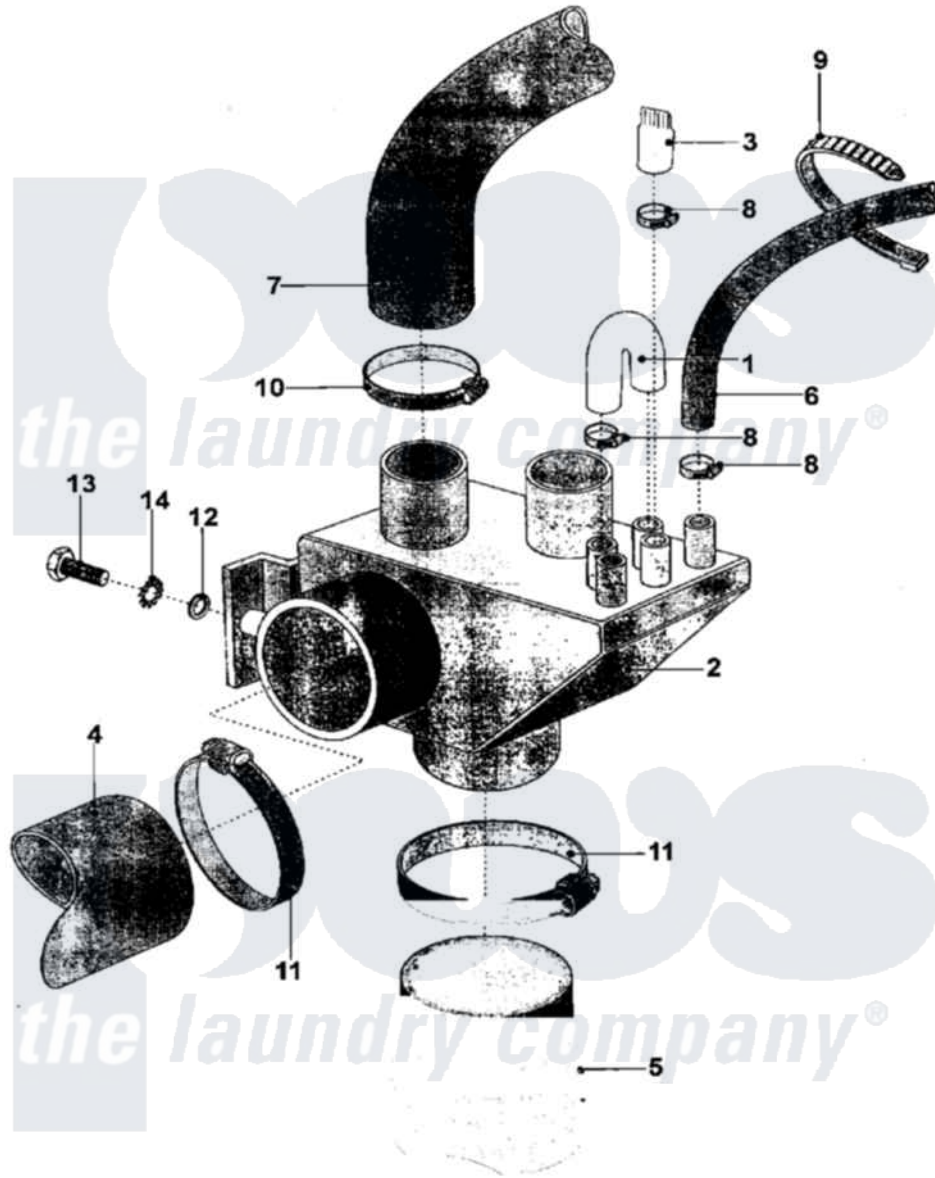

# Maytag MFS90PNAVS 12 - FILLING SYSTEM

Maytag [Residential Maytag MFS90PNAVS Washer Parts](#) Parts Diagram 12 - FILLING SYSTEM  
 Click on the part number to view part

| Item | Original Part Number     | Replaced By              | Status        | Part Description  |
|------|--------------------------|--------------------------|---------------|-------------------|
| 001  | <a href="#">23001459</a> |                          |               | Liquid Soap, Hose |
| 002  | <a href="#">23002752</a> |                          |               | Mixer             |
| 003  |                          |                          | Not Available |                   |
| 004  | <a href="#">23001589</a> |                          |               | Tube, Soap Box    |
| "    | <a href="#">23002753</a> |                          |               | Hose              |
| 005  | <a href="#">23002754</a> |                          |               | Hose              |
| 006  |                          |                          | Not Available |                   |
| 007  | <a href="#">23002755</a> |                          |               | Hose              |
| 008  | 23001506                 | <a href="#">596669</a>   |               | Clamp, Manifold   |
| 009  | NLA                      |                          | Not Available | SCREW (M3X22)     |
| 010  | 23001261                 | <a href="#">616099</a>   |               | Clamp             |
| 011  | 23001256                 | <a href="#">34001289</a> |               | Clamp, Hose       |
| 012  | <a href="#">23002438</a> |                          |               | Washer M4.3       |
| 013  | <a href="#">23002463</a> |                          |               | Screw             |
| 014  | <a href="#">23002756</a> |                          |               | Lockwasher        |