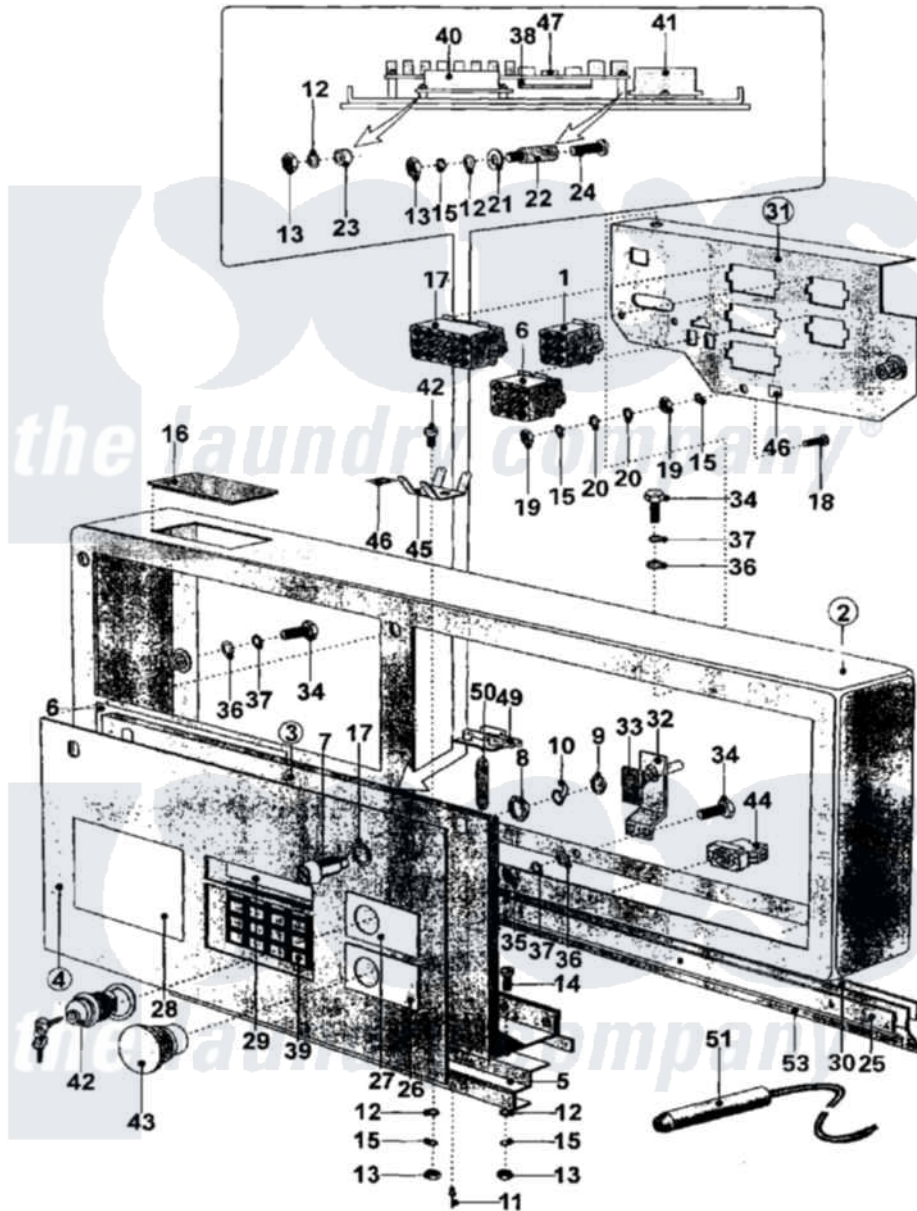

Maytag MFS90PNAVS 14 - CONTROL PANEL

Maytag Residential Maytag MFS90PNAVS Washer Parts Parts Diagram 14 - CONTROL PANEL
 Click on the part number to view part

Item	Original Part Number	Replaced By	Status	Part Description
001	23001723			Board, Terminal
002	23002763			Panel, Front
003	23002764			Cover, Top
004	23002765			Plate, Index
005	23002766			Support, Plate
006	23001722			Board, Terminal
007	23001583			Device, Locking
008	23001008			Nut, Lock
009	23001011			Nut
010	23002451			Pawl
011	NLA		Not Available	RIVET/CRANK (4 X 7.5)
012	23001610	23002438		Washer M4.3
013	23002452	8184504		Nut
014	NLA		Not Available	COVER
015	23002400			Washer
016	NLA		Not Available	COVER

017	23001721		Board, Terminal
018	23002778		Screw
019	NLA	Not Available	NUT (M4)
020	23002725		Washer
021	NLA	Not Available	INSULATION (WASHER)
022	NLA	Not Available	INSULATION (BOARD SUPPORT)
023	23001058		Tube, Distance
024	23002769		Screw
025	NLA	Not Available	BAR
026	NLA	Not Available	PLATE (EMERGENCY STOP)
027	NLA	Not Available	PLATE (HOPPERS-PUMPS)
028	23002772		Plate
029	23002163		Hole, Inspection
030	NLA	Not Available	STRIP
031	23002773		Bracket, Terminal Board
032	23002774		Holder, Vibration Switch
033	23002775		Switch, Vibration
034	NLA	Not Available	SCREW (M6X10)
035	23002651	23001312	Mut M6
036	23002282	23001027	Washer
037	23002357	23002440	Washer, Spring Lock
038	23002201		Microprocessor
"	23003744	23003745	Controller, Apl280ne V1.04
"	23003745		Controller, Apl280ne V1.04
039	23001692		Keyboard
040	23001718		Board, Additional
041		Not Available	
042		Not Available	
043	23001078	23002331	Contact, Central Stop
044	23001075	23002331	Contact, Central Stop
045	NLA	Not Available	CONTACT (6.3 TYPE 140609-0)
046	NLA	Not Available	LABEL, EARTH
047	23002202	23003741	Controller, Apl283a V1.07
048	23002025		Label, Electrostatic Sensitive
049	23001094		Bridge, Rectifier
050	23001099		Socket, Pc Board Socket
051	23001073		Sensor, Temperature
052	23001609	23002721	Screw
053	23002782		Top Cuff