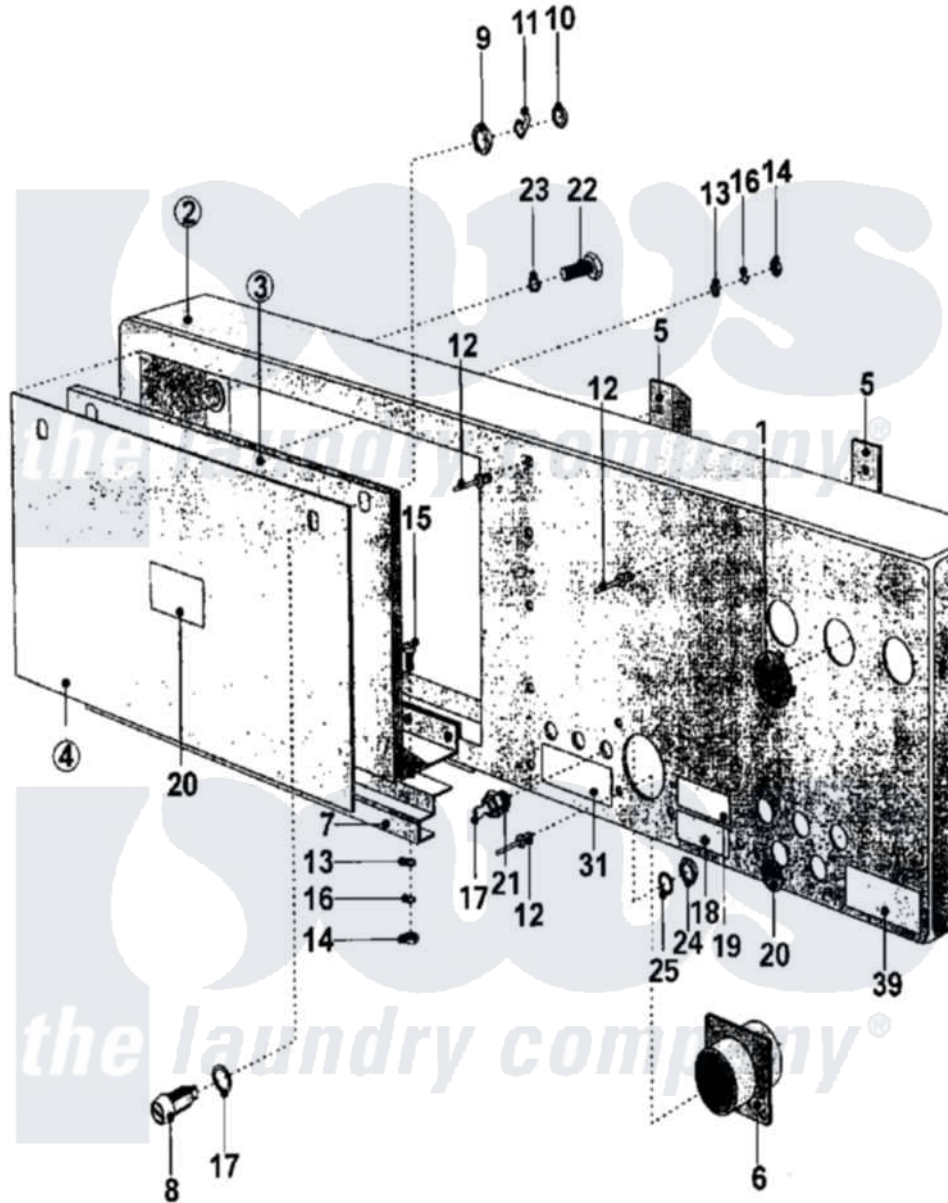

Maytag MFS90PNAVS 15 - REAR PANEL

Maytag [Residential Maytag MFS90PNAVS Washer Parts](#) Parts Diagram 15 - REAR PANEL
 Click on the part number to view part

Item	Original Part Number	Replaced By	Status	Part Description
001	23002795			Plug
002	23002783			Panel, Rear
003	23002784			Cover, Rear Panel
004	23002785			Plate, Panel Cover
005	23002786			Frame, Pumps
006	23002787			Vent, Rear Panel
007	23002766			Support, Plate
008	23001583			Device, Locking
009	23001008			Nut, Lock
010	23001011			Nut
011	23002451			Pawl
012	NLA		Not Available	RIVET/CRANK (4 X 7.5)
013	23001610	23002438		Washer M4.3
014	23002399	23001014		Nut M4
015	23002423	23001361		Bolt
016	23002400			Washer

017	23002788		Head, Greasing
018	23002053		Label, Warning Vent Out
019	NLA	Not Available	PLATE (PUMPS)
020	NLA	Not Available	PLUG (13)
021	NLA	Not Available	SLEEVE, REDUCING
022	NLA	Not Available	SCREW (M6X10)
023	23002357	23002440	Washer, Spring Lock
024	23002791	23001736	Nut
025	23002792		Washer