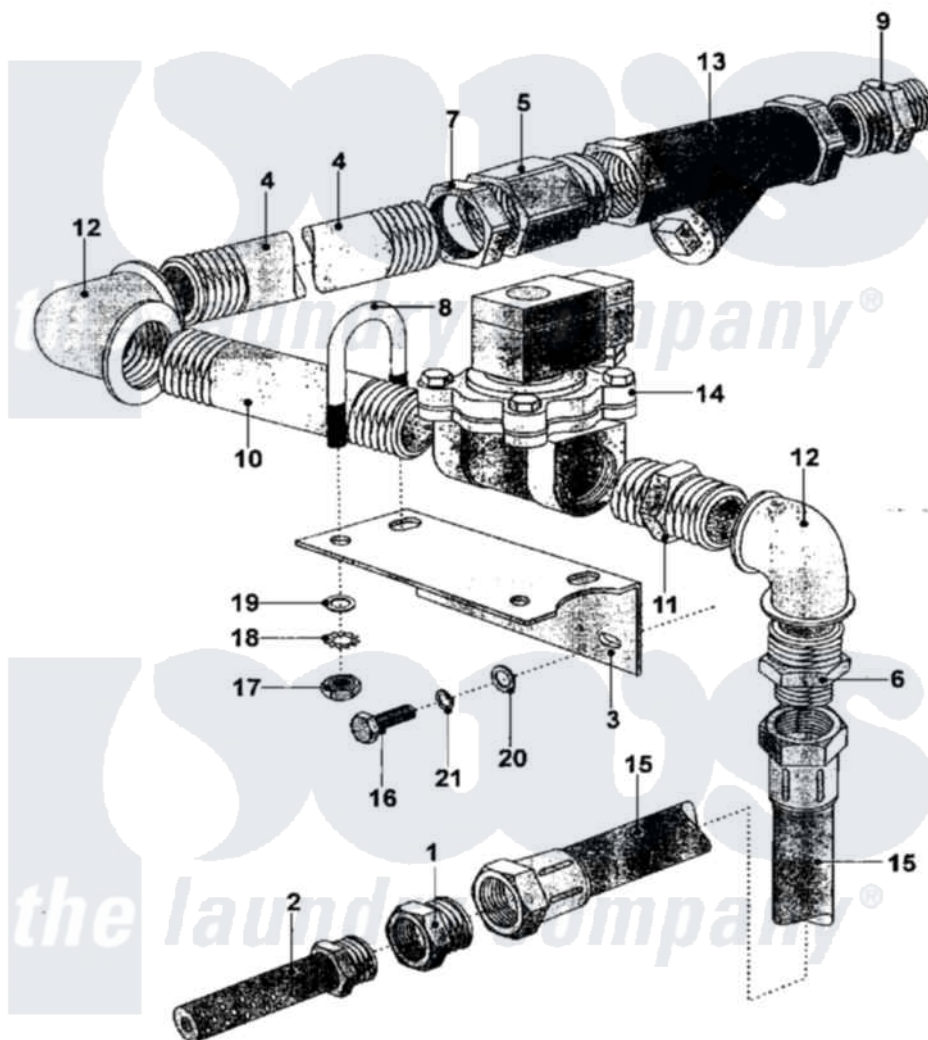

Maytag MFS90PNAVS 17 - STEAM SUPPLY

Maytag Residential Maytag MFS90PNAVS Washer Parts Parts Diagram 17 - STEAM SUPPLY
 Click on the part number to view part

Item	Original Part Number	Replaced By	Status	Part Description
001	23002821			Reducer
002	23002811			Pipe, Steam
003	23002812			Holder
004	23002813			Pipe
005	23002814			Extension
006	23002815			Reducer
007	23002816			Nut
008	23002433			Holder
009	23002761			Reducer
010	23002817			Pipe
011	23001482			Connection
012	23001726			Adaptor, Lubrication Nipple
013	23002818			Pipe
014	23002819			Valve, Steam
015	23002820			Hose, Steam
016	23002475	23001264		Bolt M8x20

017	23002651	23001312	Mut M6
018	23002357	23002440	Washer, Spring Lock
019	23002282	23001027	Washer
020	23002653	23001203	Washer
021	23002358		LOCK WASHER M8