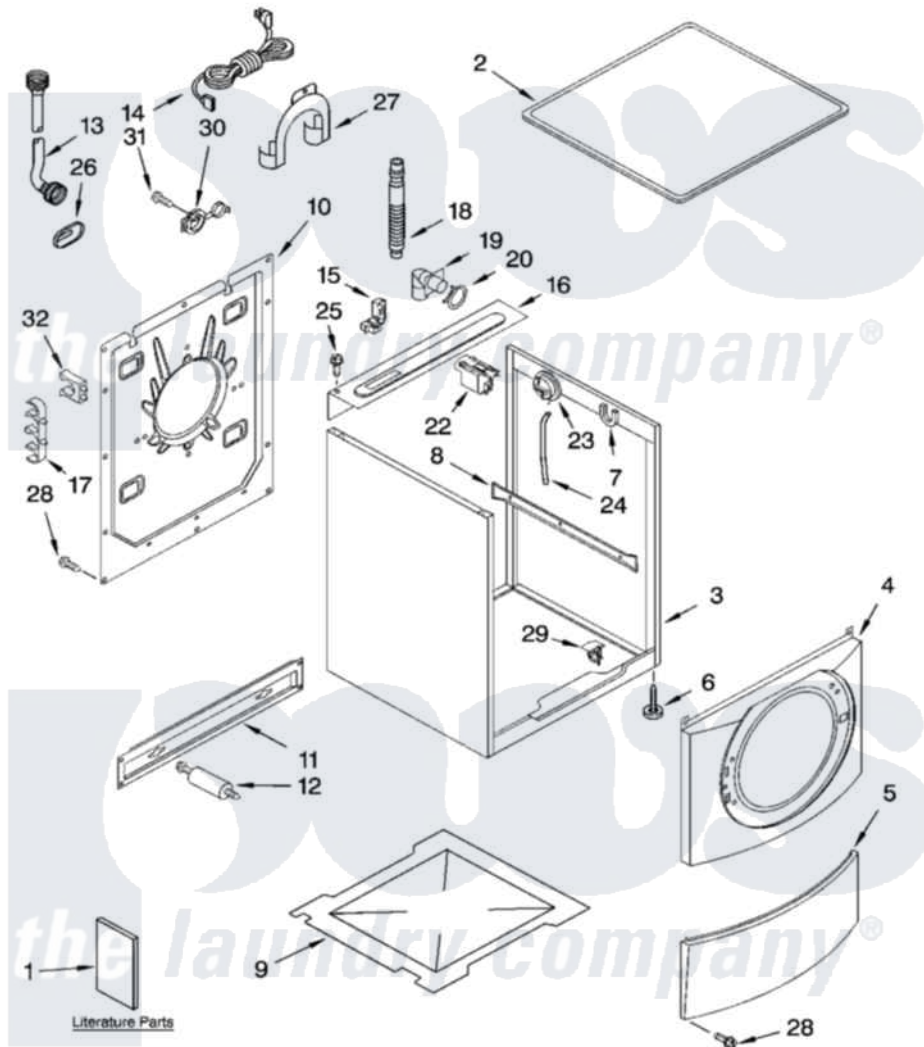

Maytag MFW9600SQ0 01 - TOP AND CABINET PARTS

TOP AND CABINET PARTS

For Model: MFW9600SQ0
(White)

AUTOMATIC
WASHER

IMPORTANT: All Part Numbers Listed Are Whirlpool Numbers. Source Parts Through Whirlpool.

9-06 Printed in U.S.A. (drd)

1

Part No. W10113102 Rev. A

[Maytag Residential Maytag MFW9600SQ0 Washer Parts](#) Parts Diagram 01 - TOP AND CABINET PARTS

[Click on the part number to view part](#)

Item	Original Part Number	Replaced By	Status	Part Description
1	8182969		Not Available	Use & Care Guide
"	8182658			Quick Start Guide
"	8182208		Not Available	Tech Sheet
2	8181799	8181641		Top
3	8182609			Cabinet
4	8182605			Panel, Front
5	8181643			Toe Panel
6	8181636			Foot, Levelling
7	8181763			Bracket, Spring
8	8183008			Brace, Side Panel
9	8181635			Pan, Bottom
10	8182698			Panel, Rear
11	8182661	W10003040		Brace, Transport
12	8182797	W10289554A		Bolt
"	8182798	W10289554A		Bolt
13	8182795	89503		Hose-Inlet

"	8182792	89503	Hose-Inlet
14	8183009		Cord, Power
15	8181690	8182635	Strain Relief
16	8182607	W10138248	Brace, Rear
17	8182701		Clip, Outer Hose Holder
18	8181737		Hose, Drain
19	8181738		Connector, Hose Outlet
20	8181752	3367052	Clamp, Hose
22	8183019	W10326464	Filter, Interference
23	8181695		Switch, Pressure
24	8181739	W10004260	Hose, Pressure Switch
25	8181691		Screw
26	8182700	8540268	Cover, Transport
27	8181768	W10280024	U-Bend, Drain Hose
28	8181828	488729	Screw
29	8183086	W10085220	Microswitch
30	8182699		Grommet, Cord Support
31	8182201		Screw, 3 X 8 mm
32	8182702		Clip, Outer Hose Holder
"		Not Available	
"	8182109		Harness Channel