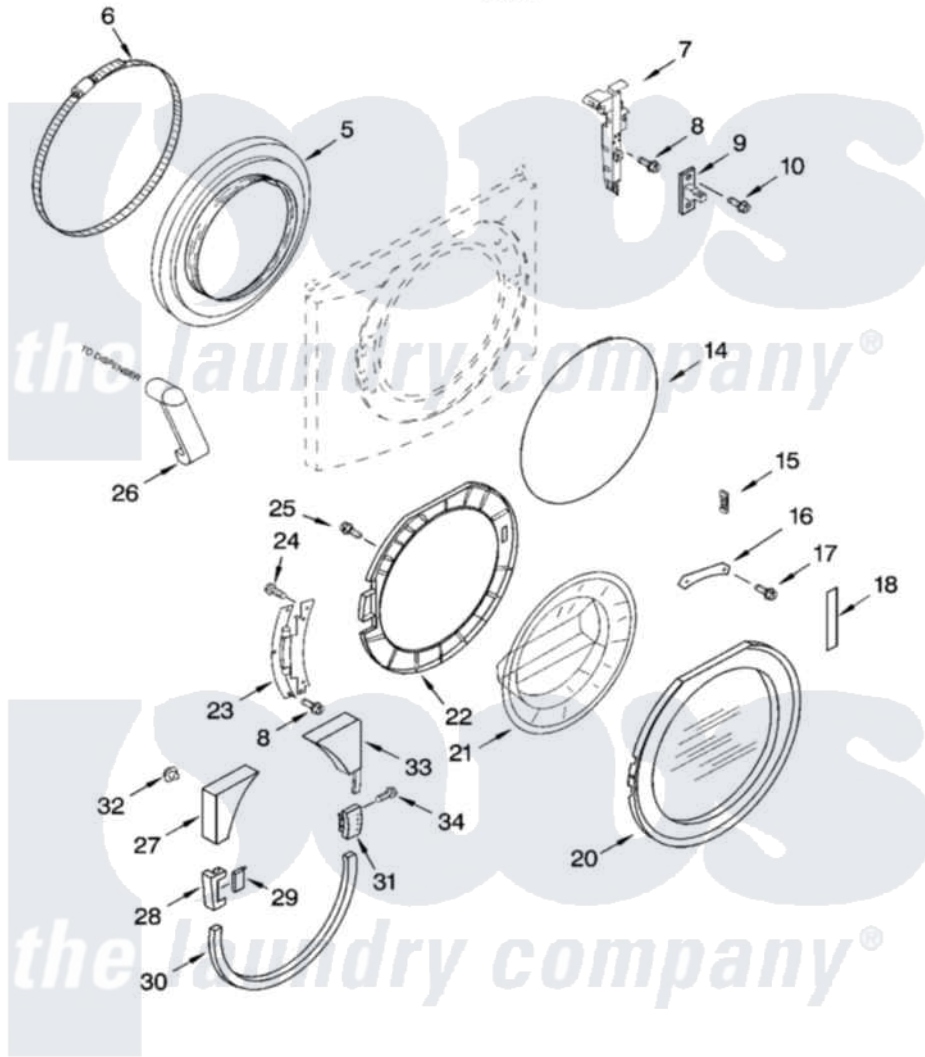

Maytag MFW9600SQ0 02 - DOOR AND LATCH PARTS

DOOR AND LATCH PARTS

For Model: MFW9600SQ0
(White)

IMPORTANT: All Part Numbers Listed Are Whirlpool Numbers. Source Parts Through Whirlpool.

W10113102

3

[Maytag Residential Maytag MFW9600SQ0 Washer Parts](#) Parts Diagram 02 - DOOR AND LATCH PARTS

[Click on the part number to view part](#)

Item	Original Part Number	Replaced By	Status	Part Description
5	8182119			Bellow
6	8182210			Clamp, Bellow
7	8182634			Lock, Door
8	8181760	8540725		Screw
9	8181651			Hook, Door
10	8181758	8182214		Screw
14	8182211			Clamp, Bellow To Front Panel
15	8181659	W10128586		Clamp, Glass Support
16	8181650			Clamp, Glass
17	8181785			Screw
18	8182153			Foam, Door Handle
20	8183095			Door Frame Assembly
21	8181655			Glass, Door
22	8182628	W10163308		Frame
23	8181843			Hinge, Door
24	8181660			Screw

25	8181661	Screw, Actuator
26	8181718	Tube, Dispenser To Bellow
27	8182592	Trim, Upper Left
28	8182595	Cover, Hinge
29	8182596	Cover, Hinge
30	8182594	Trim, Lower
31	8182591	Handle, Door
32	8182779	Clip, Trim
33	8182593	Trim, Upper Right
34	8181759	3400805 Screw, 8-18 X 3/64