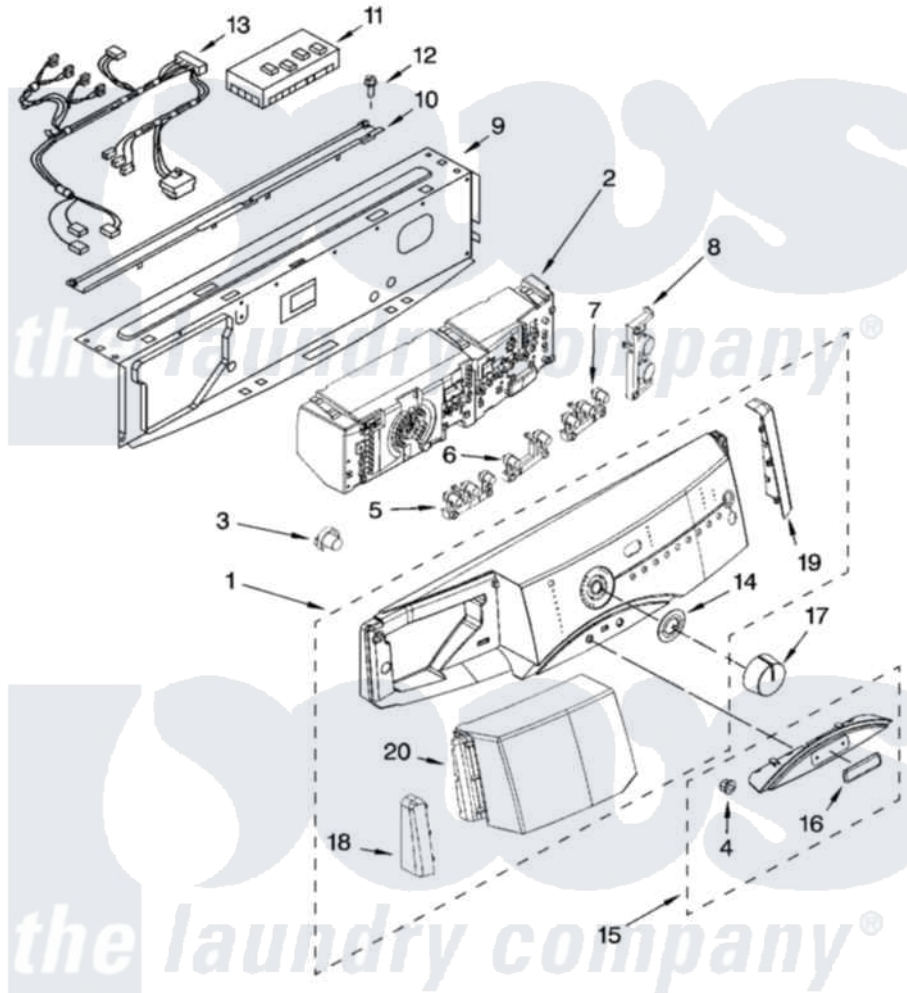

Maytag MFW9600SQ0 03 - CONTROL PANEL PARTS

CONTROL PANEL PARTS

For Model: MFW9600SQ0
(White)

IMPORTANT: All Part Numbers Listed Are Whirlpool Numbers. Source Parts Through Whirlpool.

W10113102

5

[Maytag Residential Maytag MFW9600SQ0 Washer Parts](#) Parts Diagram 03 - CONTROL PANEL PARTS

[Click on the part number to view part](#)

Item	Original Part Number	Replaced By	Status	Part Description
1	8183082			Panel, Control
2	8182150			User Interface
3	8182601			Button, Power
4	8182183	2004333		Nut
5	8182604			Button Set, Left
6	8183084			Button Set, Middle
7	8182602			Button Set, Right
8	8182180			Button Set, Start
9	8182224		Not Available	Brace, Front Top
10	8181640	8182800		Channel, Water
11	8183085	W10137701		Microcomputer, Machine Control
12	8181756	488729		Screw
13	8182212			Harness, Wiring
14	8182171			Bezel, Knob
15	8183083			Overlay, Door
16	8183059	W10098820		Medallion

17	8182175	W10163301	Knob, Control
18	8182599		Endcap, Left
19	8182600		Endcap, Right
20	8183057		Handle, Drawer