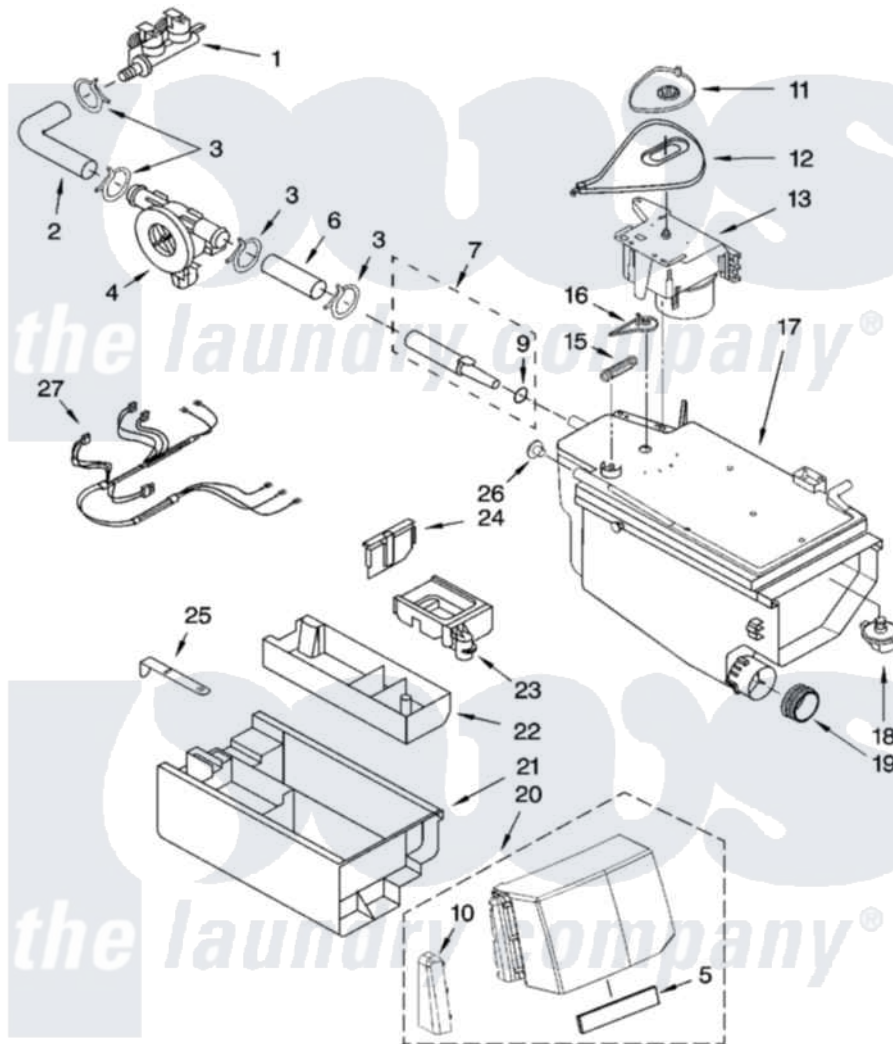

Maytag MFW9600SQ0 04 - DISPENSER PARTS

DISPENSER PARTS

For Model: MFW9600SQ0
(White)

IMPORTANT: All Part Numbers Listed Are Whirlpool Numbers. Source Parts Through Whirlpool.

W10113102

7

Maytag [Residential Maytag MFW9600SQ0 Washer Parts](#) Parts Diagram 04 - DISPENSER PARTS

[Click on the part number to view part](#)

Item	Original Part Number	Replaced By	Status	Part Description
1	8182862			Valve, Inlet
2	8181710			Hose, Inlet Valve To Vent Pipe
3	8181751	489503		Clamp
4	8181696	W10110225		Flowmeter
5	8182173			Cushion, Handle
6	8181708			Hose, Flowmeter
7	8183010	280194		Nozzle
9	8181714	280196		Ring-O
10	8182599			Endcap, Left
11	8181726			Cam, Actuator
12	8181725			Lever, Water Distribution
13	8181723			Actuator
15	8181727			Spring, Lever
16	8181724			Connection, Lever
17	8183087	280198		Dispenser
18	8181712			Nozzle, Distribution

19	8181747	Seal
20	8183057	Handle, Drawer
21	8181720	Drawer, Detergent
22	8181722	Container, Detergent
23	8182665	Siphon, Bleach/Softener
24	8181730	Separator
25	8181721	Hook, Drawer
26	8182123	Led, Pcb
27	8183022	Harness, Wiring