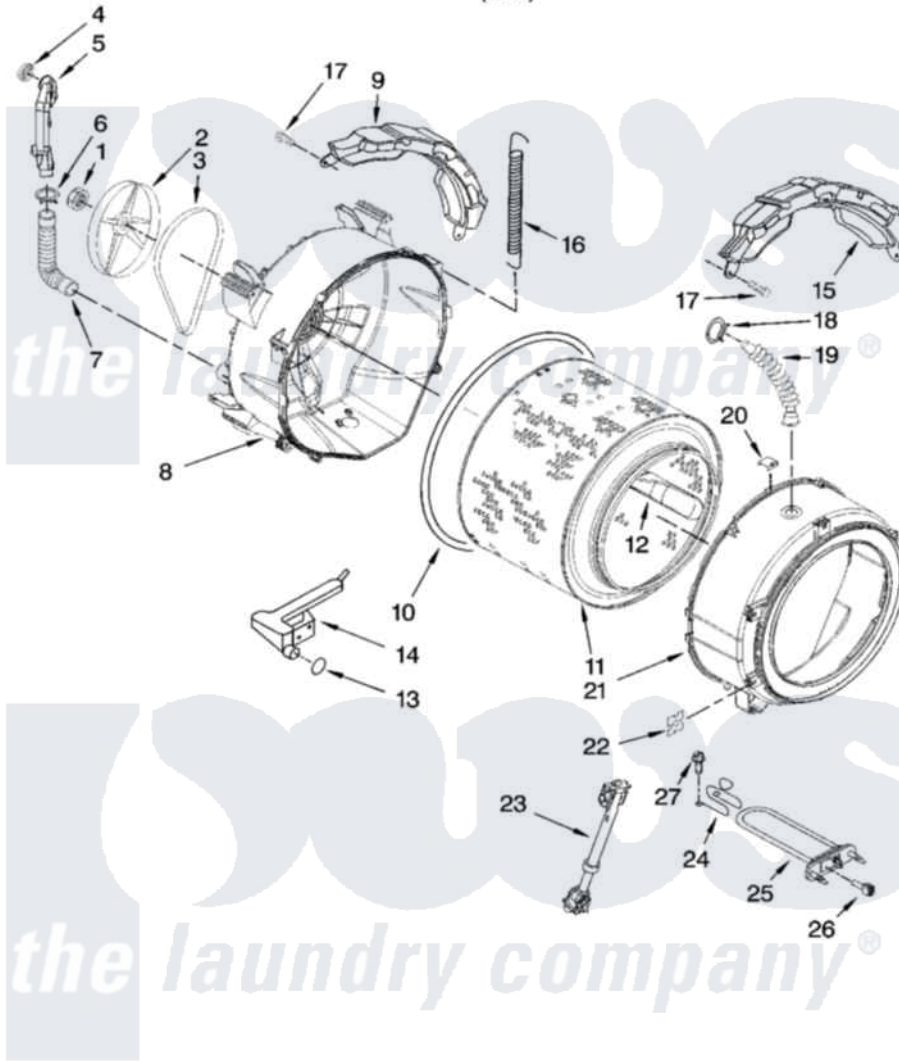

Maytag MFW9600SQ0 05 - TUB AND BASKET PARTS

TUB AND BASKET PARTS

For Model: MFW9600SQ0
(White)

IMPORTANT: All Part Numbers Listed Are Whirlpool Numbers. Source Parts Through Whirlpool.

W10113102

9

Maytag [Residential Maytag MFW9600SQ0 Washer Parts](#) Parts Diagram 05 - TUB AND BASKET PARTS

[Click on the part number to view part](#)

Item	Original Part Number	Replaced By	Status	Part Description
1	8182132	W10283361		Nut, Pulley
2	8182650			Pulley
3	8182633	W10388414		Belt
4	8183030			Grid, Ventilation
5	8181744			Pipe, Ventilation
6	8181746	W10208156		Clamp
7	8181743			Hose, Exhaust
8	8182284	W10253864		Tub-Outer
9	8181913	W10008870		Counterweight, Rear
10	8181673			Gasket, Tub
11	8182232	W10250573		Basket, Complete
12	8182233			Baffle, Basket
13	8181748	W10250553		O-Ring, Air Trap
14	8181731			Airtrap
15	8181645	W10008880		Counterweight, Front
16	8182814			Spring, Suspension

17	8181647	W10182109	Screw-Kit
18	8181742	3367052	Clamp, Hose
19	8181794		Hose, Tub To Dispenser
20	8181667	8540092	Clamp, Tub
21	8181665	285981	Tub-Outer
22	8181648	8182512	Nut, Push-In
23	8182812		Shock Absorber
24	8181686	W10250558	Bracket, Heater Support
25	8182666		Element, Heating
26	8181705		Ntc
27	8181687	8182214	Screw
"		Not Available	
"	8182126	3196427	Screw