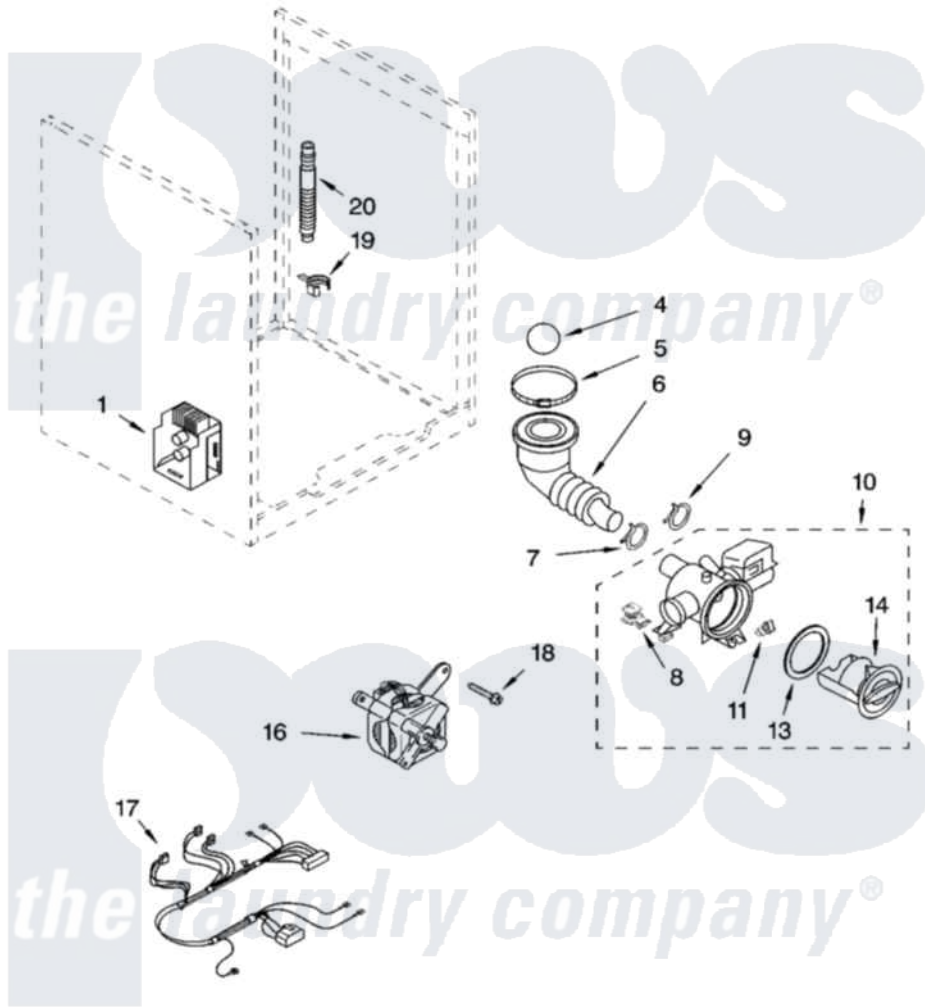

**Maytag MFW9600SQ0 06 - PUMP AND MOTOR PARTS, OPTIONAL PARTS
(NOT INCLUDED)**

PUMP AND MOTOR PARTS

For Model: MFW9600SQ0
(White)

IMPORTANT: All Part Numbers Listed Are Whirlpool Numbers. Source Parts Through Whirlpool.

W10113102

11

Maytag [Residential Maytag MFW9600SQ0 Washer Parts](#) Parts Diagram 06 - PUMP AND MOTOR PARTS,
OPTIONAL PARTS (NOT INCLUDED)
[Click on the part number to view part](#)

Item	Original Part Number	Replaced By	Status	Part Description
1	8182706			Control Unit
4	8181733	W10121657		Ball
5	8181734	696392		Hose Clamp
6	8181732			Hose, Tub To Pump
7	8181753	285655		Clamp, Hose
8	8182820			Grommet, Damper
9	8181752	3367052		Clamp, Hose
10	8182821	280187		Pump-Water
11	8182816			Grommet, Damper
13	8181736			Seal, Filter Cap
14	8183027			Cap, Filter
16	8182793			Motor, Drive
17	8183035	W10137867		Harns-Wire
18	8181761	W10128585		Bolt, Motor
19	8181755	8182209		Retainer, Drain Hose

20	8181740	W10003250	Hose, Drain-Inner
		72017	Paint, Touch-Up
"		350938	Paint, Pressurized Spray B
"		350930	Paint, Pressurized Spray B
"		799344	Paint, Touch-Up)
"			Not Available
"		285863	Water System Parts
"	8212640	8541503	Kit, Stack Assembly