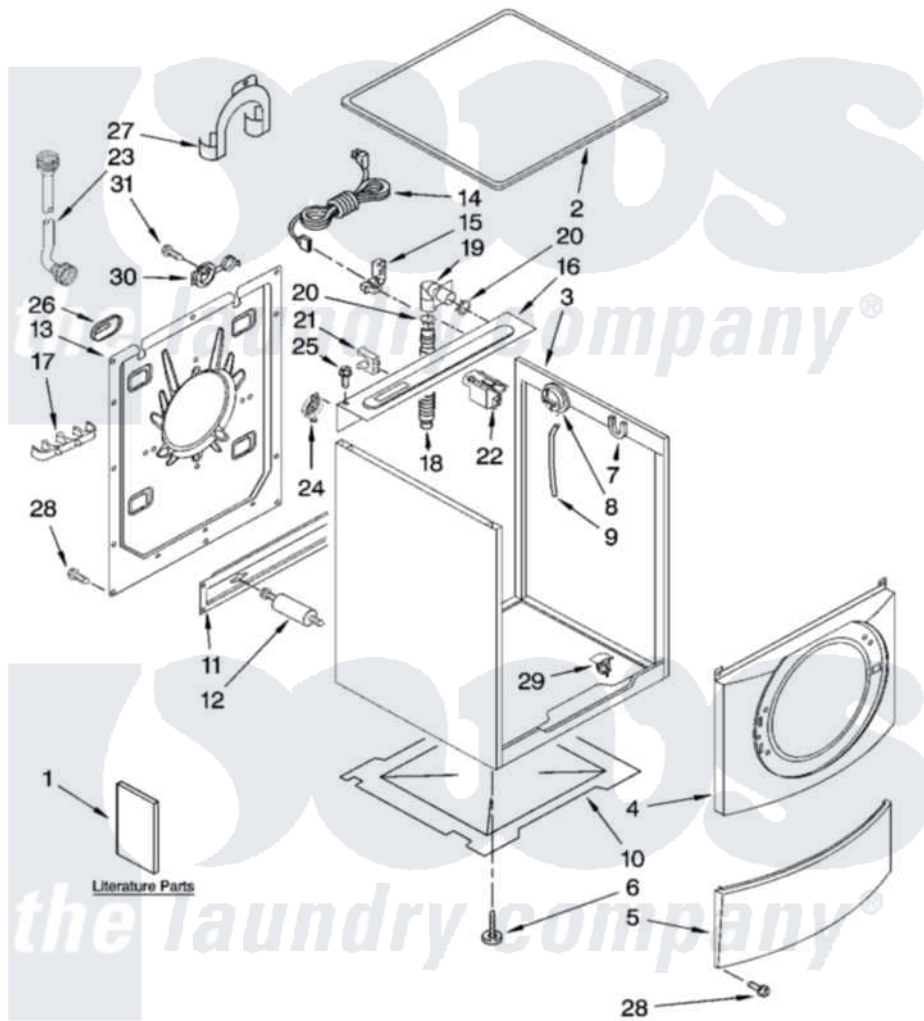

# Maytag MFW9600SQ1 01 - TOP AND CABINET PARTS

## TOP AND CABINET PARTS

For Model: MFW9600SQ1  
(White)

AUTOMATIC  
WASHER

IMPORTANT: All Part Numbers Listed Are Whirlpool Numbers. Source Parts Through Whirlpool.

4-07 Printed in U.S.A. (dtd)

1

Part No. W10133063 Rev. A

[Maytag Residential Maytag MFW9600SQ1 Washer Parts](#) Parts Diagram 01 - TOP AND CABINET PARTS

[Click on the part number to view part](#)

Item	Original Part Number	Replaced By	Status	Part Description
1	8182969		Not Available	Use & Care Guide
"	<a href="#">8182658</a>			Quick Start Guide
"	<a href="#">8182677</a>			Tech Sheet
2	8181799	<a href="#">8181641</a>		Top
3	<a href="#">8182609</a>			Cabinet
4	<a href="#">8182605</a>			Panel, Front
5	<a href="#">8181643</a>			Toe Panel
6	<a href="#">8181636</a>			Foot, Levelling
7	<a href="#">8181763</a>			Bracket, Spring
8	<a href="#">8181695</a>			Switch, Pressure
9	8181739	<a href="#">W10004260</a>		Hose, Pressure Switch
10	<a href="#">8181635</a>			Pan, Bottom
11	8182661	<a href="#">W10003040</a>		Brace, Transport
12	8182797	<a href="#">W10289554A</a>		Bolt
"	8182798	<a href="#">W10289554A</a>		Bolt
13	<a href="#">8182698</a>			Panel, Rear