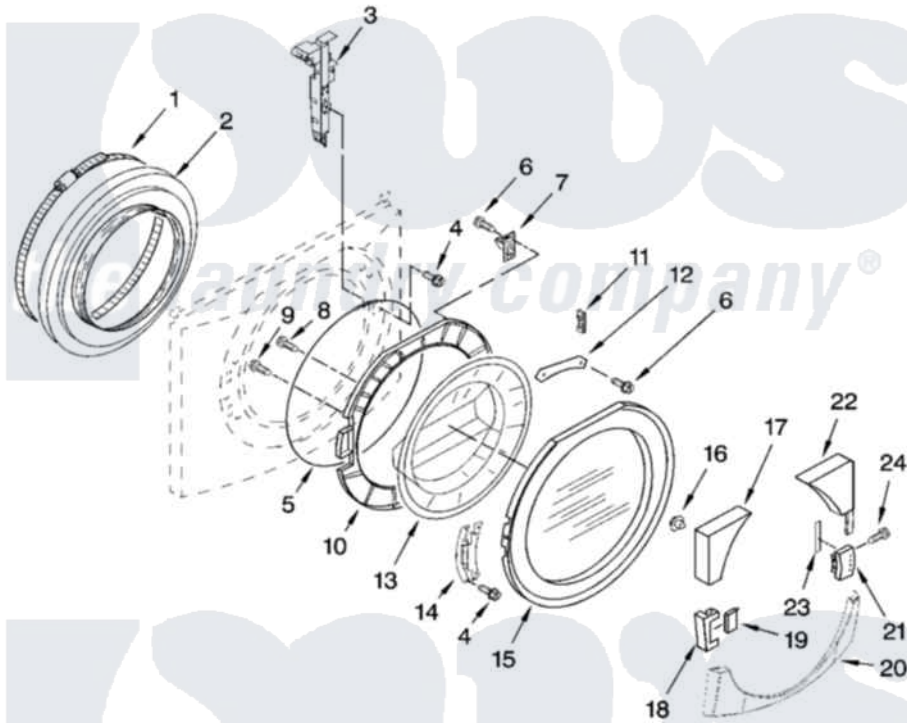

# Maytag MFW9600SQ1 02 - DOOR AND LATCH PARTS

## DOOR AND LATCH PARTS

For Model: MFW9600SQ1

(White)

IMPORTANT: All Part Numbers Listed Are Whirlpool Numbers. Source Parts Through Whirlpool.

W10133063

3

[Maytag Residential Maytag MFW9600SQ1 Washer Parts](#) Parts Diagram 02 - DOOR AND LATCH PARTS

[Click on the part number to view part](#)

Item	Original Part Number	Replaced By	Status	Part Description
1	<a href="#">8182210</a>			Clamp, Bellow
2	<a href="#">8182119</a>			Bellow
3	<a href="#">8182634</a>			Lock, Door
4	8181760	<a href="#">8540725</a>		Screw
5	<a href="#">8182211</a>			Clamp, Bellow To Front Panel
6	8181758	<a href="#">8182214</a>		Screw
7	<a href="#">8181651</a>			Hook, Door
8	<a href="#">8181661</a>			Screw, Actuator
9	<a href="#">8181660</a>			Screw
10	8182628	<a href="#">W10163308</a>		Frame
11	<a href="#">W10128586</a>			Clamp, Glass Support
12	<a href="#">8181650</a>			Clamp, Glass
13	<a href="#">8181655</a>			Glass, Door
14	<a href="#">8181843</a>			Hinge, Door
15	<a href="#">8183095</a>			Door Frame Assembly
16	<a href="#">8182779</a>			Clip, Trim

17	<a href="#">8182592</a>	Trim, Upper Left
18	<a href="#">8182595</a>	Cover, Hinge
19	<a href="#">8182596</a>	Cover, Hinge
20	<a href="#">8182594</a>	Trim, Lower
21	<a href="#">8182591</a>	Handle, Door
22	<a href="#">8182593</a>	Trim, Upper Right
23	<a href="#">8182153</a>	Foam, Door Handle
24	8181759	<a href="#">3400805</a> Screw, 8-18 X 3/64