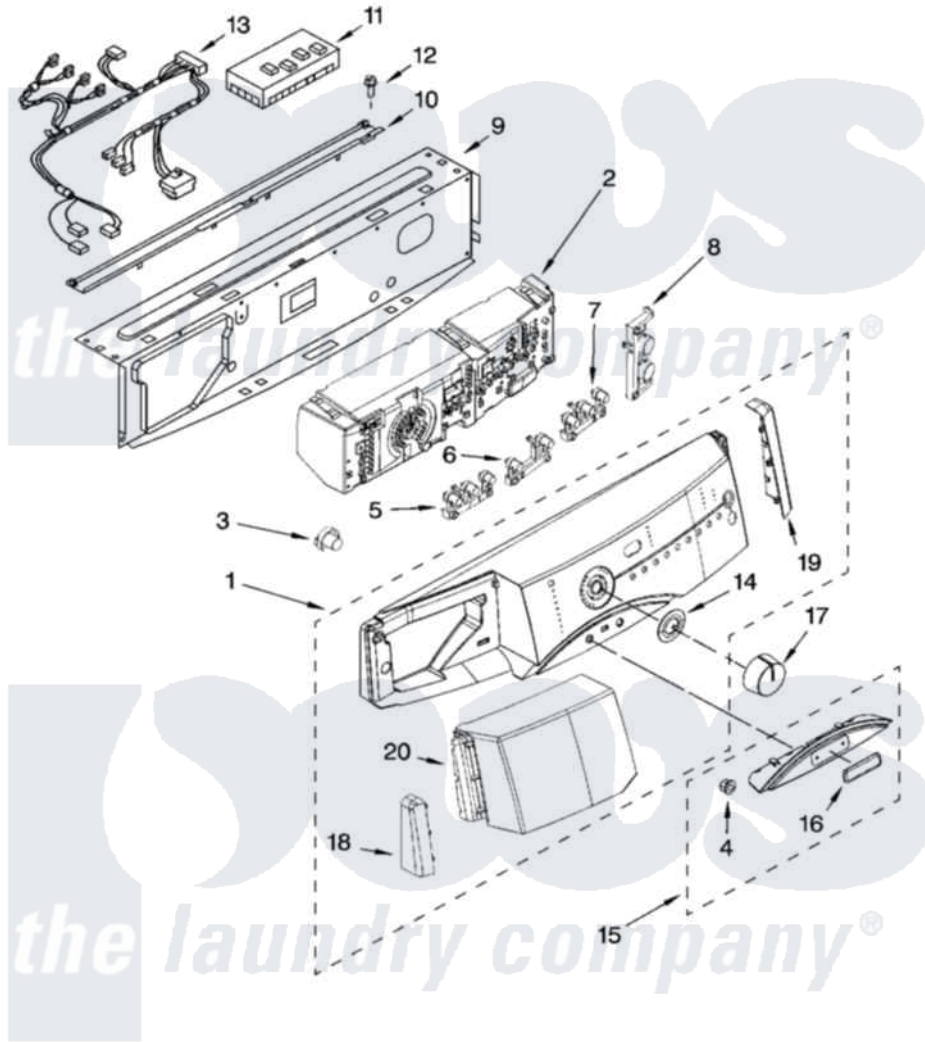

Maytag MFW9600SQ1 03 - CONTROL PANEL PARTS

CONTROL PANEL PARTS

For Model: MFW9600SQ1

(White)

IMPORTANT: All Part Numbers Listed Are Whirlpool Numbers. Source Parts Through Whirlpool.

W10133063

5

[Maytag Residential Maytag MFW9600SQ1 Washer Parts](#) Parts Diagram 03 - CONTROL PANEL PARTS

[Click on the part number to view part](#)

Item	Original Part Number	Replaced By	Status	Part Description
1	8183082			Panel, Control
2	8182150			User Interface
3	8183077	W10163302		Button, Power
4	8182183	2004333		Nut
5	8182604			Button Set, Left
6	8183084			Button Set, Middle
7	8182602			Button Set, Right
8	8183081	W10163306		Button Set, Start
9	8182224		Not Available	Brace, Front Top
10	8181640	8182800		Channel, Water
11	W10137701			Microcomputer, Machine Control
12	8181756	488729		Screw
13	8182212			Harness, Wiring
14	8182171			Bezel, Knob
15	8183083			Overlay, Door
16	8183059	W10098820		Medallion

17	8183076	W10163301	Knob, Control
18	8182599		Endcap, Left
19	8182600		Endcap, Right
20	8183057		Handle, Drawer