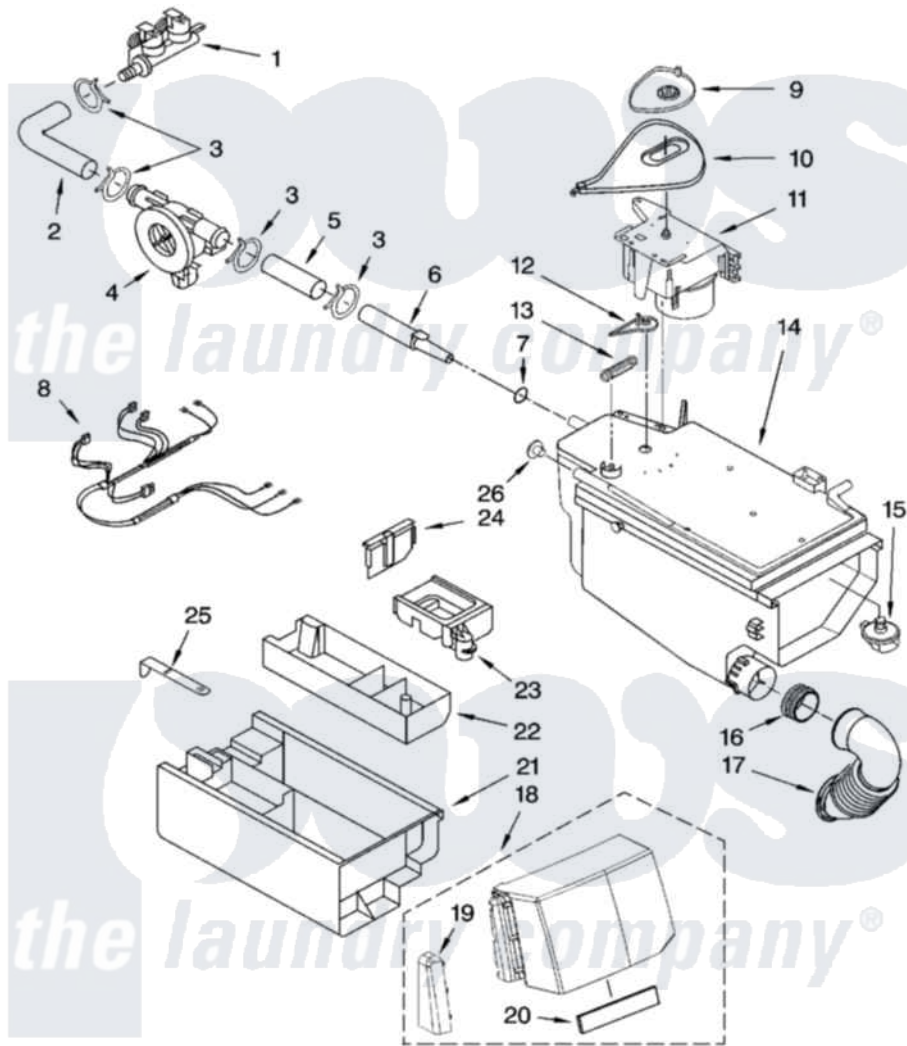

# Maytag MFW9600SQ1 04 - DISPENSER PARTS

## DISPENSER PARTS

For Model: MFW9600SQ1

(White)

IMPORTANT: All Part Numbers Listed Are Whirlpool Numbers. Source Parts Through Whirlpool.

W10133063

7

Maytag [Residential Maytag MFW9600SQ1 Washer Parts](#) Parts Diagram 04 - DISPENSER PARTS

[Click on the part number to view part](#)

Item	Original Part Number	Replaced By	Status	Part Description
1	<a href="#">8182862</a>			Valve, Inlet
2	<a href="#">8181710</a>			Hose, Inlet Valve To Vent Pipe
3	8181751	<a href="#">489503</a>		Clamp
4	8181696	<a href="#">W10110225</a>		Flowmeter
5	<a href="#">8181708</a>			Hose, Flowmeter
6	8183010	<a href="#">280194</a>		Nozzle
7	8181714	<a href="#">280196</a>		Ring-O
8	<a href="#">8183022</a>			Harness, Wiring
9	<a href="#">8181726</a>			Cam, Actuator
10	<a href="#">8181725</a>			Lever, Water Distribution
11	<a href="#">8181723</a>			Actuator
12	<a href="#">8181724</a>			Connection, Lever
13	<a href="#">8181727</a>			Spring, Lever
14	8183032	<a href="#">280198</a>		Dispenser
15	<a href="#">8181712</a>			Nozzle, Distribution
16	<a href="#">8181747</a>			Seal

17	<a href="#">8181718</a>	Tube, Dispenser To Bellow
18	<a href="#">8183057</a>	Handle, Drawer
19	<a href="#">8182599</a>	Endcap, Left
20	<a href="#">8182173</a>	Cushion, Handle
21	<a href="#">8181720</a>	Drawer, Detergent
22	<a href="#">8181722</a>	Container, Detergent
23	<a href="#">8182665</a>	Siphon, Bleach/Softener
24	<a href="#">8181730</a>	Separator
25	<a href="#">8181721</a>	Hook, Drawer
26	<a href="#">8182123</a>	Led, Pcb