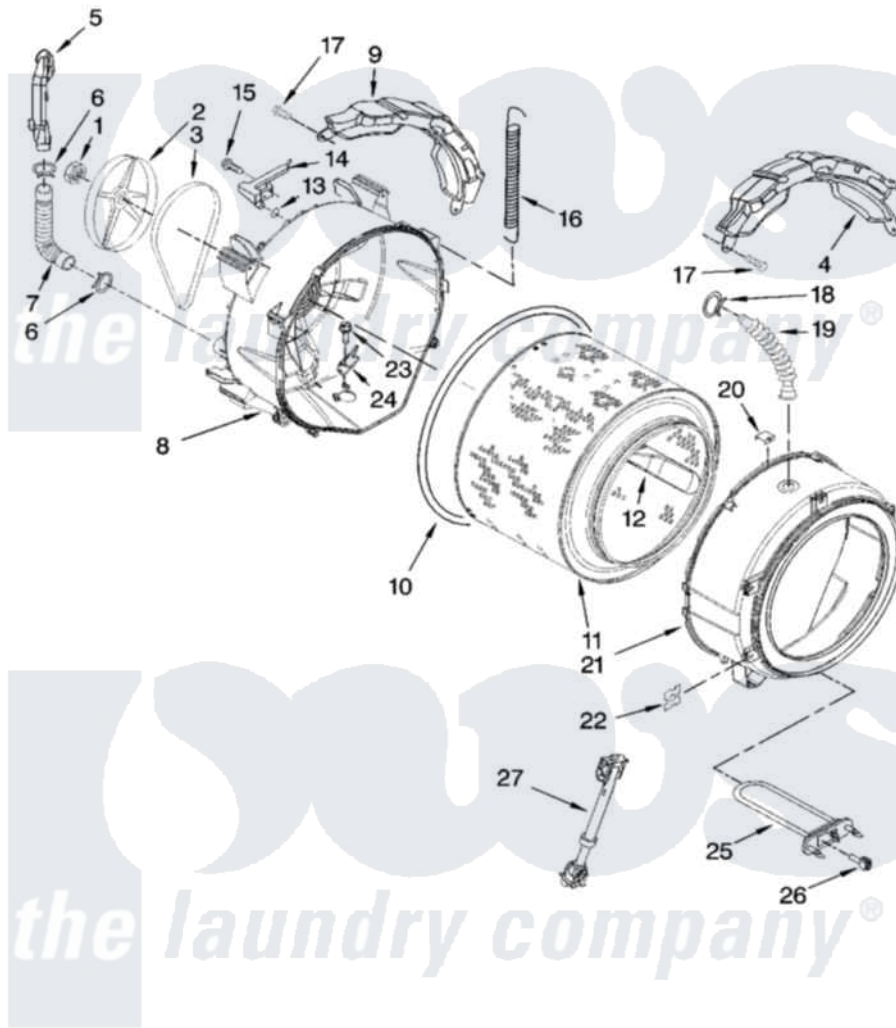

Maytag MFW9600SQ1 05 - TUB AND BASKET PARTS

TUB AND BASKET PARTS

For Model: MFW9600SQ1

(White)

IMPORTANT: All Part Numbers Listed Are Whirlpool Numbers. Source Parts Through Whirlpool.

W10133063

9

Maytag [Residential Maytag MFW9600SQ1 Washer Parts](#) Parts Diagram 05 - TUB AND BASKET PARTS

[Click on the part number to view part](#)

Item	Original Part Number	Replaced By	Status	Part Description
1	8182132	W10283361		Nut, Pulley
2	8182650			Pulley
3	8183269	W10388414		Belt
4	8181645	W10008880		Counterweight, Front
5	8181744			Pipe, Ventilation
6	8181746	W10208156		Clamp
7	8181743			Hose, Exhaust
8	8182284	W10253864		Tub-Outer
9	8181913	W10008870		Counterweight, Rear
10	8181673			Gasket, Tub
11	8182232	W10250573		Basket, Complete
12	8182233			Baffle, Basket
13	8181748	W10250553		O-Ring, Air Trap
14	8181731			Airtrap
15	8181785			Screw
16	8182814			Spring, Suspension

17	8181647	W10182109	Screw-Kit
18	8181742	3367052	Clamp, Hose
19	8181794		Hose, Tub To Dispenser
20	8181667	8540092	Clamp, Tub
21	8181665	285981	Tub-Outer
22	8181648	8182512	Nut, Push-In
23	8182214		Screw
24	8181686	W10250558	Bracket, Heater Support
25	8182666		Element, Heating
26	8181705		Ntc
27	8182812		Shock Absorber
"			Not Available
"	8182126	3196427	Screw