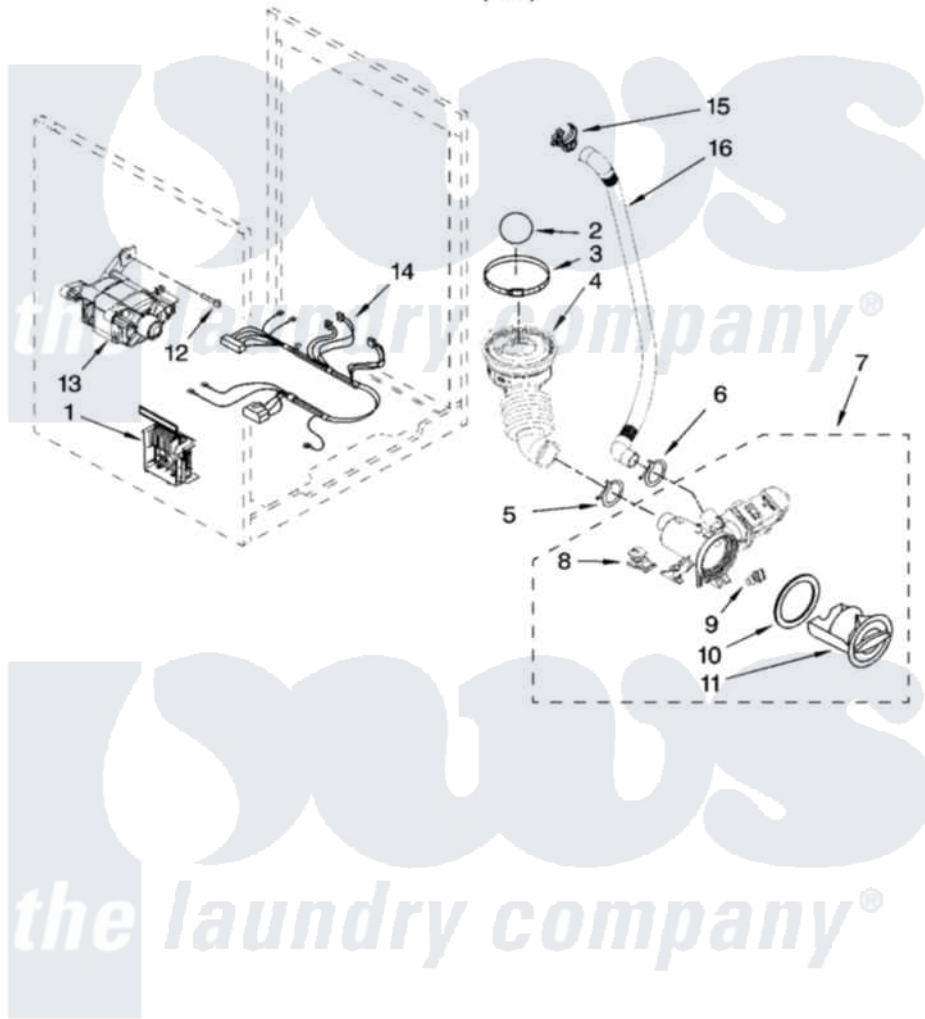

**Maytag MFW9600SQ1 06 - PUMP AND MOTOR PARTS, OPTIONAL PARTS
(NOT INCLUDED)**

PUMP AND MOTOR PARTS

For Model: MFW9600SQ1
(White)

IMPORTANT: All Part Numbers Listed Are Whirlpool Numbers. Source Parts Through Whirlpool.

W10133063

11

Maytag [Residential Maytag MFW9600SQ1 Washer Parts](#) Parts Diagram 06 - PUMP AND MOTOR PARTS,
OPTIONAL PARTS (NOT INCLUDED)
[Click on the part number to view part](#)

Item	Original Part Number	Replaced By	Status	Part Description
1	8182706			Control Unit
2	W10121657			Ball
3	8181734	696392		Hose Clamp
4	8181732			Hose, Tub To Pump
5	8181753	285655		Clamp, Hose
6	8181752	3367052		Clamp, Hose
7	8182821	280187		Pump-Water
8	8182820			Grommet, Damper
9	8182816			Grommet, Damper
10	8181736			Seal, Filter Cap
11	8183027			Cap, Filter
12	W10128585			Bolt, Motor
13	8182793			Motor, Drive
14	8183035	W10137867		Harns-Wire
15	8182209			Retainer, Drain Hose

16	8181740	W10003250	Hose, Drain-Inner
		72017	Paint, Touch-Up
"		350938	Paint, Pressurized Spray B
"		350930	Paint, Pressurized Spray B
"		799344	Paint, Touch-Up)
"		285863	Water System Parts
"	8212640	8541503	Kit, Stack Assembly