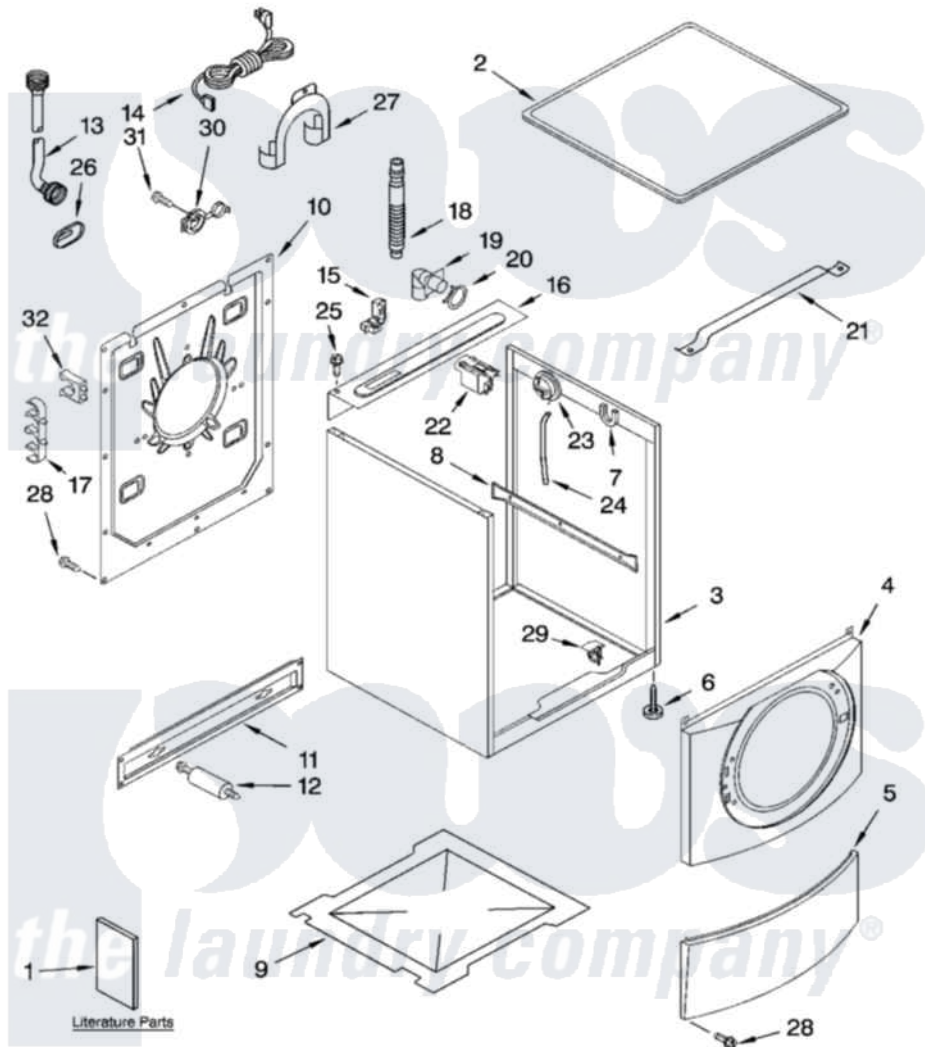

# Maytag MFW9700SB0 01 - TOP AND CABINET PARTS

## TOP AND CABINET PARTS

For Models: MFW9700SQ0, MFW9700SB0  
(White) (Black)

AUTOMATIC  
WASHER

IMPORTANT: All Part Numbers Listed Are Whirlpool Numbers. Source Parts Through Whirlpool.

9-06 Printed in U.S.A. (drd)

1

Part No. W10112155 Rev. A

[Maytag Residential Maytag MFW9700SB0 Washer Parts](#) Parts Diagram 01 - TOP AND CABINET PARTS

[Click on the part number to view part](#)

Item	Original Part Number	Replaced By	Status	Part Description
1	8182969		Not Available	Use & Care Guide
"	<a href="#">8182658</a>			Quick Start Guide
"	8182208		Not Available	Tech Sheet
2	<a href="#">8181641</a>			Top
"	<a href="#">8183061</a>			Top
3	<a href="#">8182609</a>			Cabinet
"	<a href="#">8183060</a>			Cabinet
4	<a href="#">8182605</a>			Panel, Front
"	<a href="#">8183062</a>			Panel, Front
5	<a href="#">8181643</a>			Toe Panel
"	<a href="#">8183063</a>			Toe Panel
6	<a href="#">8181636</a>			Foot, Leveling
7	<a href="#">8181763</a>			Bracket, Spring
8	<a href="#">8183008</a>			Brace, Side Panel
9	<a href="#">8181635</a>			Pan, Bottom
10	<a href="#">8182698</a>			Panel, Rear