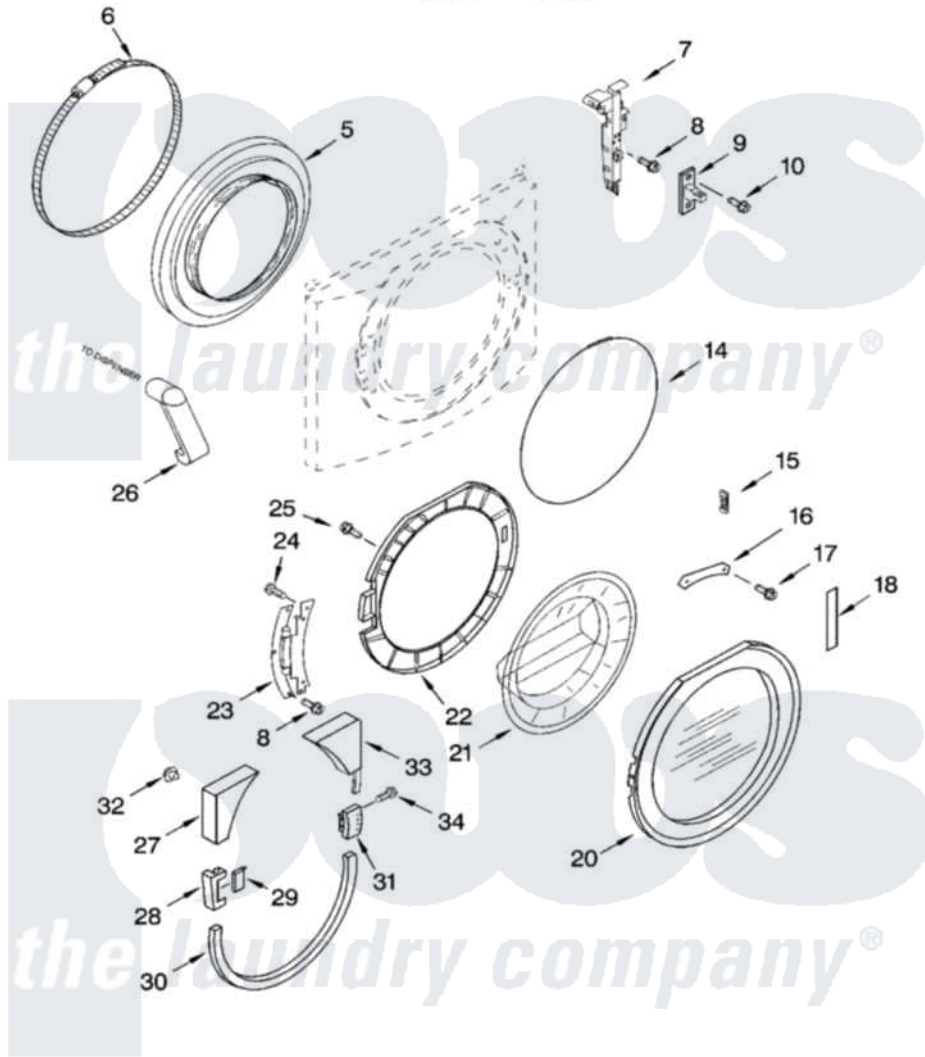

Maytag MFW9700SB0 02 - DOOR AND LATCH PARTS

DOOR AND LATCH PARTS

For Models: MFW9700SQ0, MFW9700SB0
(White) (Black)

IMPORTANT: All Part Numbers Listed Are Whirlpool Numbers. Source Parts Through Whirlpool.

W10112155

3

[Maytag Residential Maytag MFW9700SB0 Washer Parts](#) Parts Diagram 02 - DOOR AND LATCH PARTS

[Click on the part number to view part](#)

Item	Original Part Number	Replaced By	Status	Part Description
5	8182119			Bellow
6	8182210			Clamp, Bellow
7	8182634			Lock, Door
8	8181760	8540725		Screw
9	8181651			Hook, Door
10	8181758	8182214		Screw
14	8182211			Clamp, Bellow To Front Panel
15	8181659	W10128586		Clamp, Glass Support
16	8181650			Clamp, Glass
17	8181785			Screw
18	8182153			Foam, Door Handle
20	8182151			Frame, Door Front Assembly
"	8183070			Frame, Door Front Assembly
21	8181655			Glass, Door
22	8182628	W10163308		Frame
23	8181843			Hinge, Door

24	8181660	Screw
25	8181661	Screw, Actuator
26	8181718	Tube, Dispenser To Bellow
27	8182592	Trim, Upper Left
"	8183065	Trim, Upper Left
28	8182595	Cover, Hinge
"	8183067	Cover, Hinge
29	8182596	Cover, Hinge
"	8183068	Cover, Hinge
30	8182594	Trim, Lower
"	8183066	Trim, Lower
31	8182591	Handle, Door
"	8183069	Handle, Door
32	8182779	Clip, Trim
33	8182593	Trim, Upper Right
"	8183064	Trim, Upper Right
34	8181759	3400805 Screw, 8-18 X 3/64