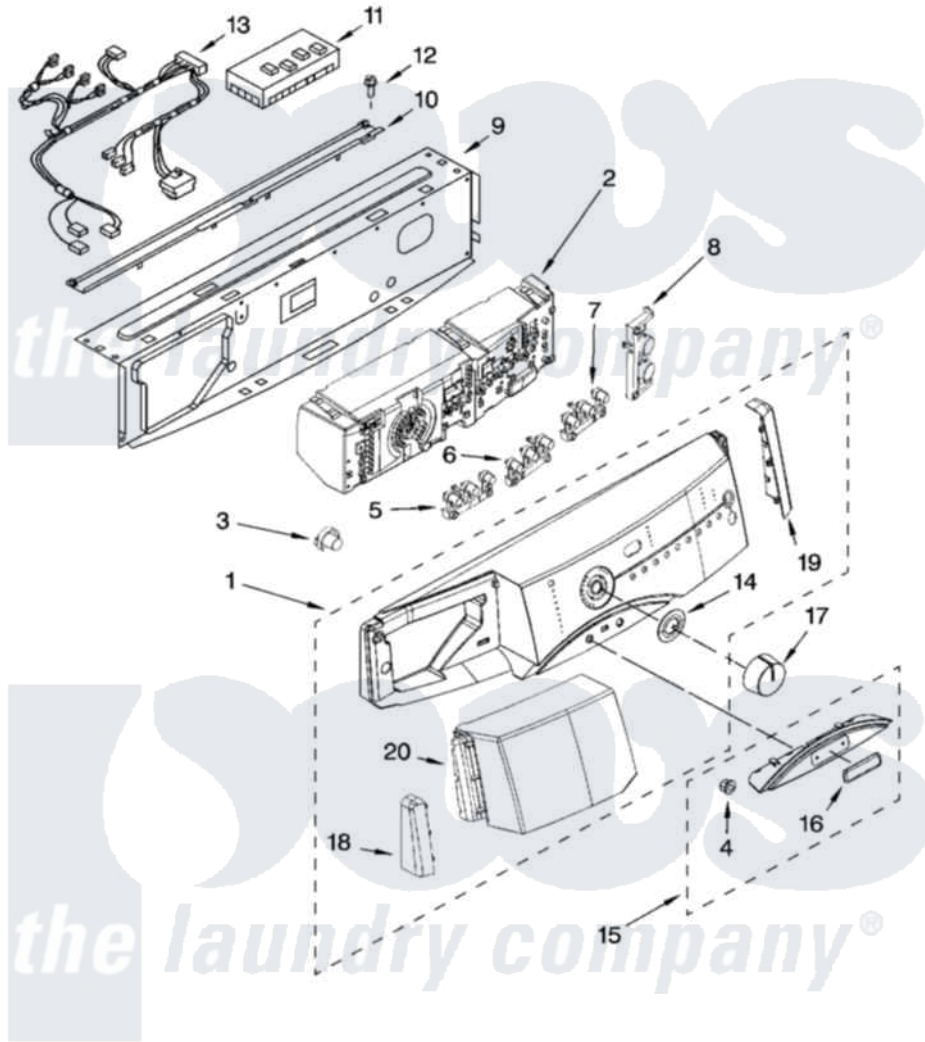

# Maytag MFW9700SB0 03 - CONTROL PANEL PARTS

## CONTROL PANEL PARTS

For Models: MFW9700SQ0, MFW9700SB0  
(White) (Black)

IMPORTANT: All Part Numbers Listed Are Whirlpool Numbers. Source Parts Through Whirlpool.

W10112155

5

Maytag [Residential Maytag MFW9700SB0 Washer Parts](#) Parts Diagram 03 - CONTROL PANEL PARTS

[Click on the part number to view part](#)

Item	Original Part Number	Replaced By	Status	Part Description
1	<a href="#">8183056</a>			Panel, Control
"	<a href="#">8183071</a>			Panel, Control
2	<a href="#">8182150</a>			User Interface
3	<a href="#">8182601</a>			Button, Power
"	8183077	<a href="#">W10163302</a>		Button, Power
4	8182183	<a href="#">2004333</a>		Nut
5	<a href="#">8182604</a>			Button Set, Left
"	<a href="#">8183080</a>			Button Set, Left
6	<a href="#">8182603</a>			Button Set, Middle
"	<a href="#">8183079</a>			Button Set, Middle
7	<a href="#">8182602</a>			Button Set, Right
"	8183078	<a href="#">W10163303</a>		Button Set, Right
8	<a href="#">8182180</a>			Button Set, Start
"	8183081	<a href="#">W10163306</a>		Button Set, Start
9	8182224		Not Available	Brace, Front Top
10	8181640	<a href="#">8182800</a>		Channel, Water

11	8182774	<a href="#">W10137702</a>	Microcomputer, Machine Control
12	8181756	<a href="#">488729</a>	Screw
13	<a href="#">8182212</a>		Harness, Wiring
14	<a href="#">8182171</a>		Bezel, Knob
15	<a href="#">8183058</a>		Overlay, Door
"	<a href="#">8183075</a>		Overlay, Door
16	8183059	<a href="#">W10098820</a>	Medallion
17	8182175	<a href="#">W10163301</a>	Knob, Control
"	8183076	<a href="#">W10163301</a>	Knob, Control
18	<a href="#">8182599</a>		Endcap, Left
"	<a href="#">8183073</a>		Endcap, Left
19	<a href="#">8182600</a>		Endcap, Right
"	<a href="#">8183074</a>		Endcap, Right
20	<a href="#">8183057</a>		Handle, Drawer
"	<a href="#">8183072</a>		Handle, Drawer