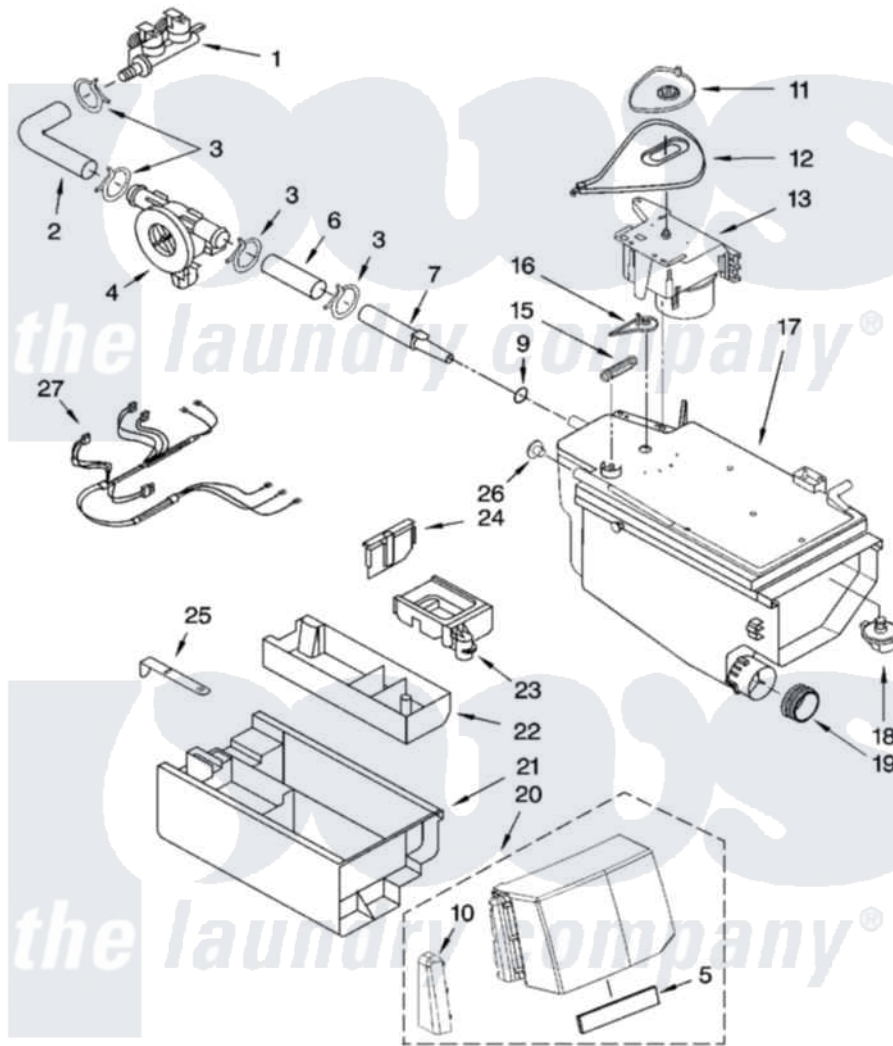

Maytag MFW9700SB0 04 - DISPENSER PARTS

DISPENSER PARTS

For Models: MFW9700SQ0, MFW9700SB0
(White) (Black)

IMPORTANT: All Part Numbers Listed Are Whirlpool Numbers. Source Parts Through Whirlpool.

W10112155

7

Maytag [Residential Maytag MFW9700SB0 Washer Parts](#) Parts Diagram 04 - DISPENSER PARTS
Click on the part number to view part

Item	Original Part Number	Replaced By	Status	Part Description
1	8182862			Valve, Inlet
2	8181710			Hose, Inlet Valve To Vent Pipe
3	8181751	489503		Clamp
4	8181696	W10110225		Flowmeter
5	8182173			Cushion, Handle
6	8181708			Hose, Flowmeter
7	8183010	280194		Nozzle
9	8181714	280196		Ring-O
10	8182599			Endcap, Left
"	8183073			Endcap, Left
11	8181726			Cam, Actuator
12	8181725			Lever, Water Distribution
13	8181723			Actuator
15	8181727			Spring, Lever
16	8181724			Connection, Lever
17	8183032	280198		Dispenser

"	8183033	280197	Dispenser
18	8181712		Nozzle, Distribution
19	8181747		Seal
20	8183057		Handle, Drawer
"	8183072		Handle, Drawer
21	8181720		Drawer, Detergent
"	8182160		Drawer, Detergent
22	8181722		Container, Detergent
"	8182184		Container, Detergent
23	8182665		Siphon, Bleach/Softener
"	8182161		Siphon, Bleach/Softener
24	8181730		Separator
"	8182162		Separator
25	8181721		Hook, Drawer
26	8182123		Led, Pcb
27	8183022		Harness, Wiring