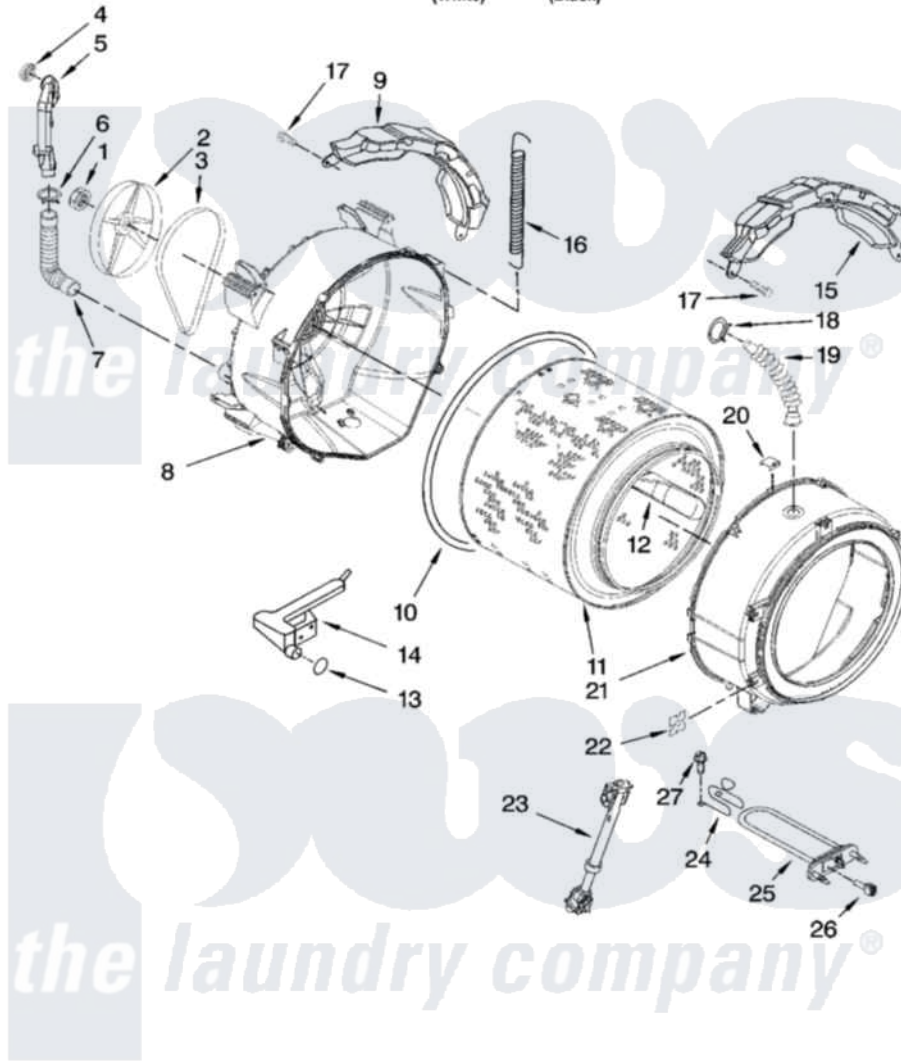

Maytag MFW9700SB0 05 - TUB AND BASKET PARTS

TUB AND BASKET PARTS

For Models: MFW9700SQ0, MFW9700SB0
(White) (Black)

IMPORTANT: All Part Numbers Listed Are Whirlpool Numbers. Source Parts Through Whirlpool.

W10112155

9

Maytag [Residential Maytag MFW9700SB0 Washer Parts](#) Parts Diagram 05 - TUB AND BASKET PARTS
Click on the part number to view part

Item	Original Part Number	Replaced By	Status	Part Description
1	8182132	W10283361		Nut, Pulley
2	8182650			Pulley
3	8182633	W10388414		Belt
4	8183030			Grid, Ventilation
5	8181744			Pipe, Ventilation
6	8181746	W10208156		Clamp
7	8181743			Hose, Exhaust
8	8181666	W10253866		Tub-Outer
9	8181644			Counterweight, Rear
10	8181673			Gasket, Tub
11	8182247	W10269756		Basket
12	8182233			Baffle, Basket
13	8181748	W10250553		O-Ring, Air Trap
14	8181731			Airtrap
15	8181645	W10008880		Counterweight, Front
16	8182814			Spring, Suspension

17	8181647	W10182109	Screw-Kit
18	8181742	3367052	Clamp, Hose
19	8181794		Hose, Tub To Dispenser
20	8181667	8540092	Clamp, Tub
21	8181665	285981	Tub-Outer
22	8181648	8182512	Nut, Push-In
23	8182812		Shock Absorber
24	8181686	W10250558	Bracket, Heater Support
25	8182666		Element, Heating
26	8181705		Ntc
27	8181687	8182214	Screw
"		Not Available	
"	8182126	3196427	Screw