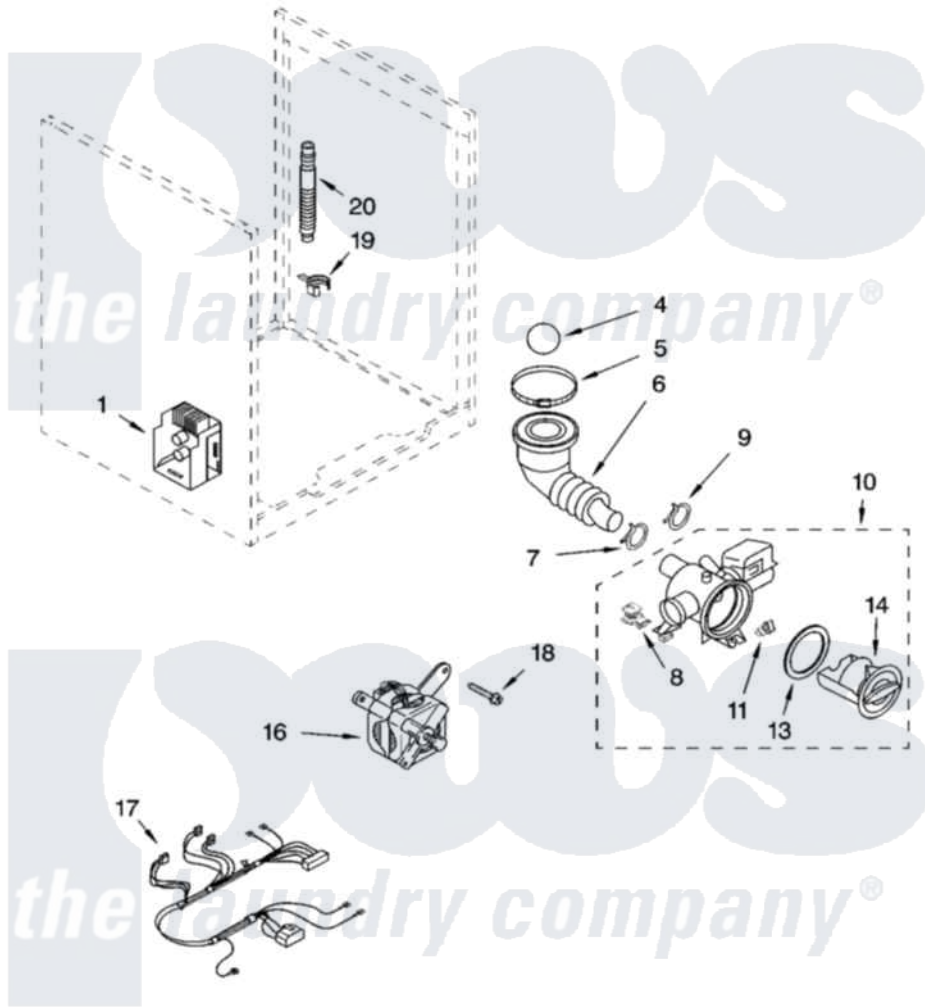

**Maytag MFW9700SB0 06 - PUMP AND MOTOR PARTS, OPTIONAL PARTS
(NOT INCLUDED)**

PUMP AND MOTOR PARTS

For Models: MFW9700SQ0, MFW9700SB0
(White) (Black)

IMPORTANT: All Part Numbers Listed Are Whirlpool Numbers. Source Parts Through Whirlpool.

W10112155

11

Maytag [Residential Maytag MFW9700SB0 Washer Parts](#) Parts Diagram 06 - PUMP AND MOTOR PARTS,
OPTIONAL PARTS (NOT INCLUDED)
[Click on the part number to view part](#)

Item	Original Part Number	Replaced By	Status	Part Description
1	8182706			Control Unit
4	8181733	W10121657		Ball
5	8181734	696392		Hose Clamp
6	8181732			Hose, Tub To Pump
7	8181753	285655		Clamp, Hose
8	8182820			Grommet, Damper
9	8181752	3367052		Clamp, Hose
10	8182821	280187		Pump-Water
11	8182816			Grommet, Damper
13	8181736			Seal, Filter Cap
14	8183027			Cap, Filter
16	8182793			Motor, Drive
17	8183035	W10137867		Harns-Wire
18	8181761	W10128585		Bolt, Motor
19	8181755	8182209		Retainer, Drain Hose

20	8181740	W10003250	Hose, Drain-Inner
		72017	Paint, Touch-Up
"		72032	Paint, Touch-Up
"		350938	Paint, Pressurized Spray B
"		350930	Paint, Pressurized Spray B
"		799344	Paint, Touch-Up)
"			Not Available
"		285863	Water System Parts
"	8212640	8541503	Kit, Stack Assembly