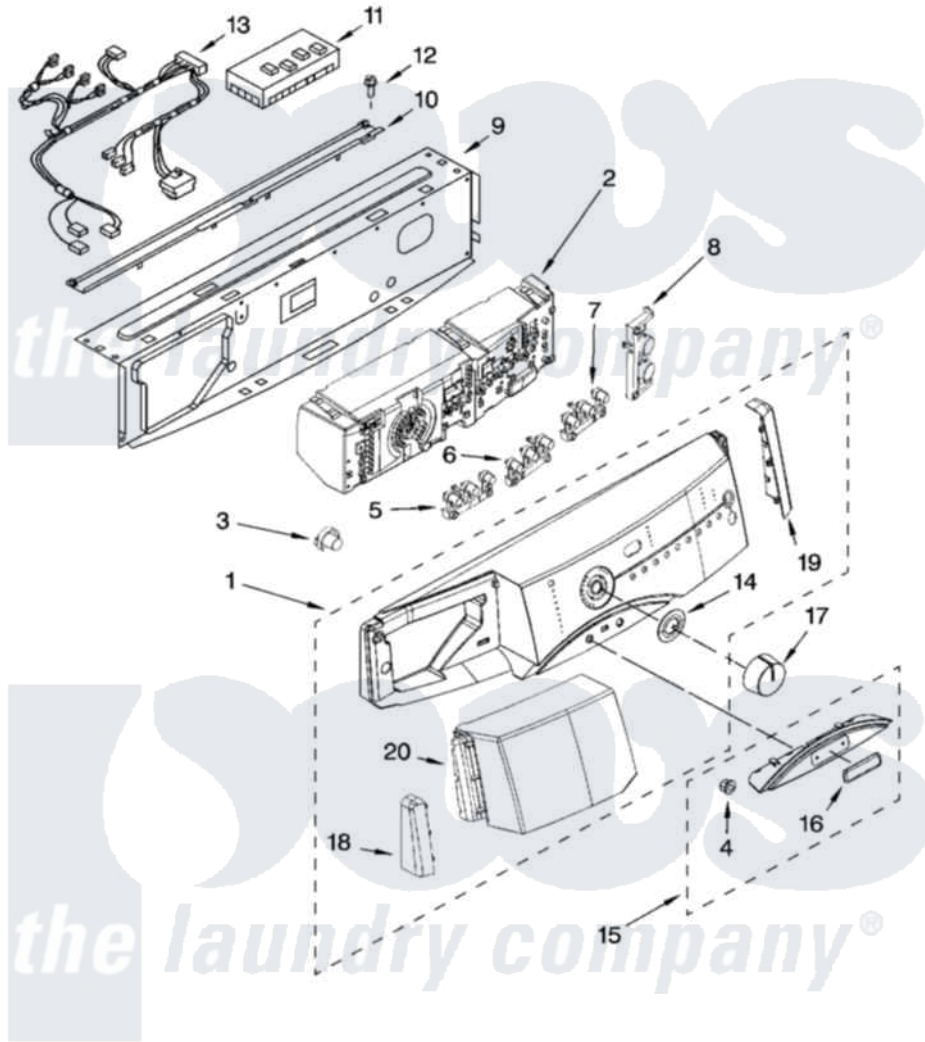

# Maytag MFW9700SB1 03 - CONTROL PANEL PARTS

## CONTROL PANEL PARTS

For Models: MFW9700SQ1, MFW9700SB1  
(White) (Black)

IMPORTANT: All Part Numbers Listed Are Whirlpool Numbers. Source Parts Through Whirlpool.

W10133064

5

Maytag [Residential Maytag MFW9700SB1 Washer Parts](#) Parts Diagram 03 - CONTROL PANEL PARTS

[Click on the part number to view part](#)

Item	Original Part Number	Replaced By	Status	Part Description
1	<a href="#">8183056</a>			Panel, Control
"	<a href="#">8183071</a>			Panel, Control
2	<a href="#">8182150</a>			User Interface
3	8183077	<a href="#">W10163302</a>		Button, Power
4	8182183	<a href="#">2004333</a>		Nut
5	<a href="#">8182604</a>			Button Set, Left
"	<a href="#">8183080</a>			Button Set, Left
6	<a href="#">8182603</a>			Button Set, Middle
"	<a href="#">8183079</a>			Button Set, Middle
7	<a href="#">8182602</a>			Button Set, Right
"	8183078	<a href="#">W10163303</a>		Button Set, Right
8	8183081	<a href="#">W10163306</a>		Button Set, Start
9	8182224		Not Available	Brace, Front Top
10	8181640	<a href="#">8182800</a>		Channel, Water
11	<a href="#">W10137702</a>			Microcomputer, Machine Control
12	8181756	<a href="#">488729</a>		Screw

13	<a href="#">8182212</a>		Harness, Wiring
14	<a href="#">8182171</a>		Bezel, Knob
15	<a href="#">8183058</a>		Overlay, Door
"	<a href="#">8183075</a>		Overlay, Door
16	8183059	<a href="#">W10098820</a>	Medallion
17	8183076	<a href="#">W10163301</a>	Knob, Control
18	<a href="#">8182599</a>		Endcap, Left
"	<a href="#">8183073</a>		Endcap, Left
19	<a href="#">8182600</a>		Endcap, Right
"	<a href="#">8183074</a>		Endcap, Right
20	<a href="#">8183057</a>		Handle, Drawer
"	<a href="#">8183072</a>		Handle, Drawer