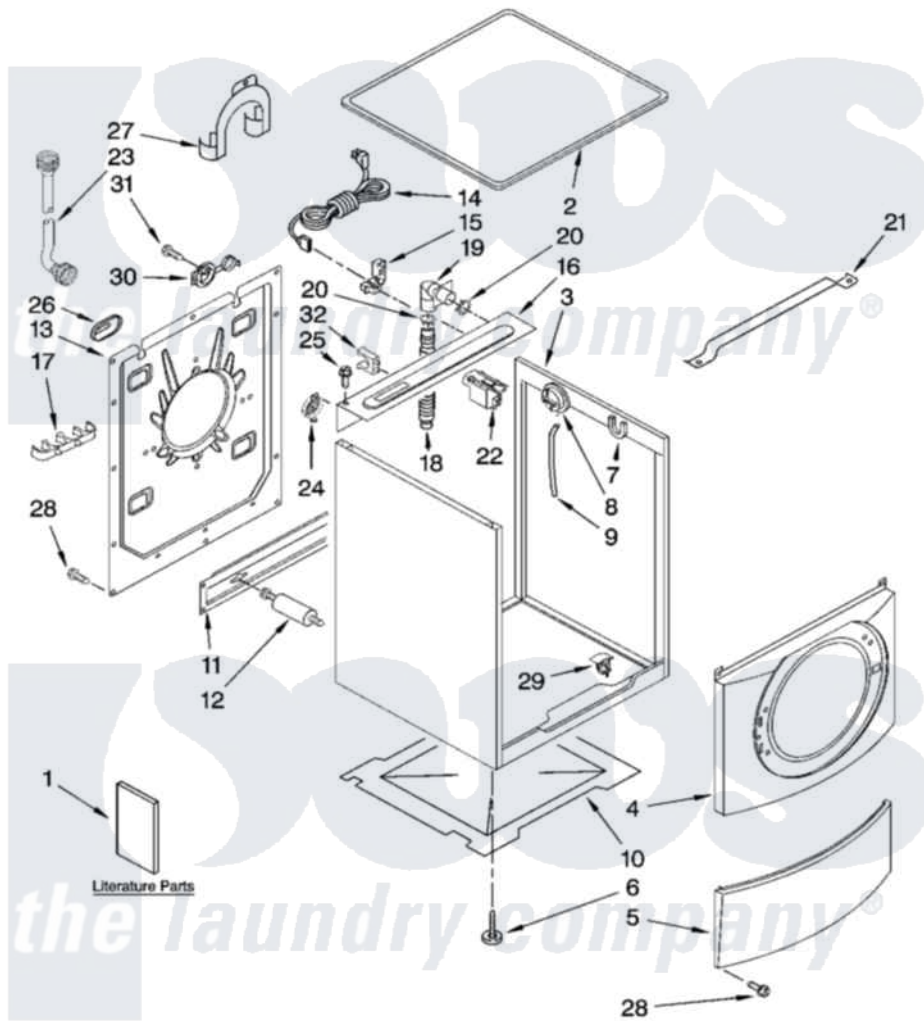

# Maytag MFW9700SQ1 01 - TOP AND CABINET PARTS

## TOP AND CABINET PARTS

For Models: MFW9700SQ1, MFW9700SB1  
(White) (Black)

AUTOMATIC  
WASHER

IMPORTANT: All Part Numbers Listed Are Whirlpool Numbers. Source Parts Through Whirlpool.

4-07 Printed in U.S.A. (drd)

1

Part No. W10133064 Rev. A

[Maytag Residential Maytag MFW9700SQ1 Washer Parts](#) Parts Diagram 01 - TOP AND CABINET PARTS

[Click on the part number to view part](#)

Item	Original Part Number	Replaced By	Status	Part Description
1	8182969		Not Available	Use & Care Guide
"	<a href="#">8182658</a>			Quick Start Guide
"	<a href="#">8182677</a>			Tech Sheet
2	<a href="#">8181641</a>			Top
"	<a href="#">8183061</a>			Top
3	<a href="#">8182609</a>			Cabinet
"	<a href="#">8183060</a>			Cabinet
4	<a href="#">8182605</a>			Panel, Front
"	<a href="#">8183062</a>			Panel, Front
5	<a href="#">8181643</a>			Toe Panel
"	<a href="#">8183063</a>			Toe Panel
6	<a href="#">8181636</a>			Foot, Leveling
7	<a href="#">8181763</a>			Bracket, Spring
8	<a href="#">8181695</a>			Switch, Pressure
9	8181739	<a href="#">W10004260</a>		Hose, Pressure Switch
10	<a href="#">8181635</a>			Pan, Bottom