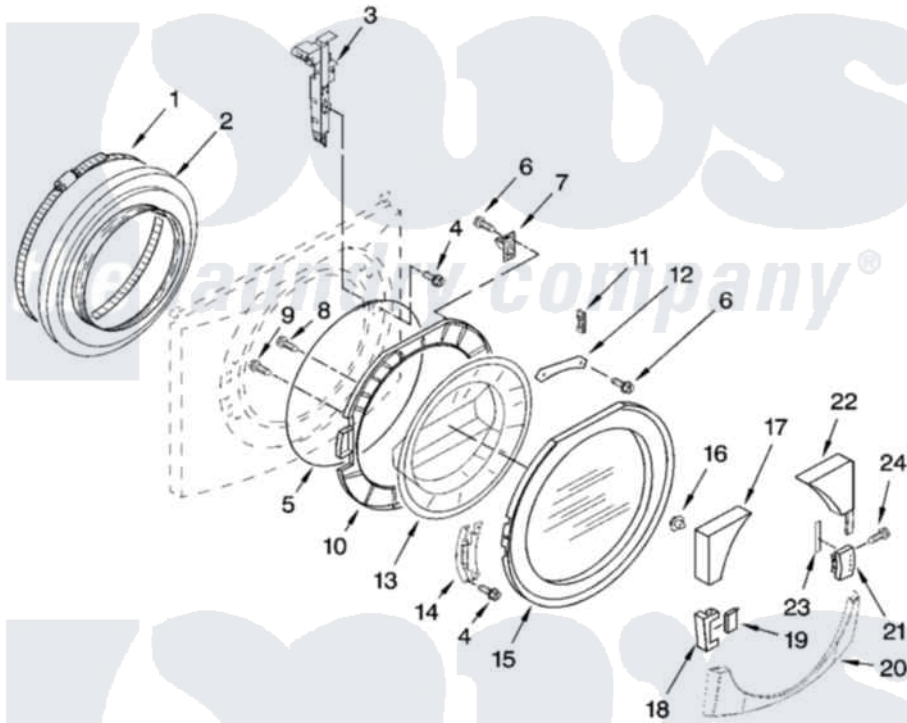

# Maytag MFW9700SQ1 02 - DOOR AND LATCH PARTS

## DOOR AND LATCH PARTS

For Models: MFW9700SQ1, MFW9700SB1  
(White) (Black)

IMPORTANT: All Part Numbers Listed Are Whirlpool Numbers. Source Parts Through Whirlpool.

W10133064

3

[Maytag Residential Maytag MFW9700SQ1 Washer Parts](#) Parts Diagram 02 - DOOR AND LATCH PARTS

[Click on the part number to view part](#)

Item	Original Part Number	Replaced By	Status	Part Description
1	<a href="#">8182210</a>			Clamp, Bellow
2	<a href="#">8182119</a>			Bellow
3	<a href="#">8182634</a>			Lock, Door
4	8181760	<a href="#">8540725</a>		Screw
5	<a href="#">8182211</a>			Clamp, Bellow To Front Panel
6	8181758	<a href="#">8182214</a>		Screw
7	<a href="#">8181651</a>			Hook, Door
8	<a href="#">8181661</a>			Screw, Actuator
9	<a href="#">8181660</a>			Screw
10	8182628	<a href="#">W10163308</a>		Frame
11	<a href="#">W10128586</a>			Clamp, Glass Support
12	<a href="#">8181650</a>			Clamp, Glass
13	<a href="#">8181655</a>			Glass, Door
14	<a href="#">8181843</a>			Hinge, Door
15	<a href="#">8182151</a>			Frame, Door Front Assembly
"	<a href="#">8183070</a>			Frame, Door Front Assembly

16	<a href="#">8182779</a>	Clip, Trim
17	<a href="#">8182592</a>	Trim, Upper Left
"	<a href="#">8183065</a>	Trim, Upper Left
18	<a href="#">8182595</a>	Cover, Hinge
"	<a href="#">8183067</a>	Cover, Hinge
19	<a href="#">8182596</a>	Cover, Hinge
"	<a href="#">8183068</a>	Cover, Hinge
20	<a href="#">8182594</a>	Trim, Lower
"	<a href="#">8183066</a>	Trim, Lower
21	<a href="#">8182591</a>	Handle, Door
"	<a href="#">8183069</a>	Handle, Door
22	<a href="#">8182593</a>	Trim, Upper Right
"	<a href="#">8183064</a>	Trim, Upper Right
23	<a href="#">8182153</a>	Foam, Door Handle
24	8181759	<a href="#">3400805</a> Screw, 8-18 X 3/64