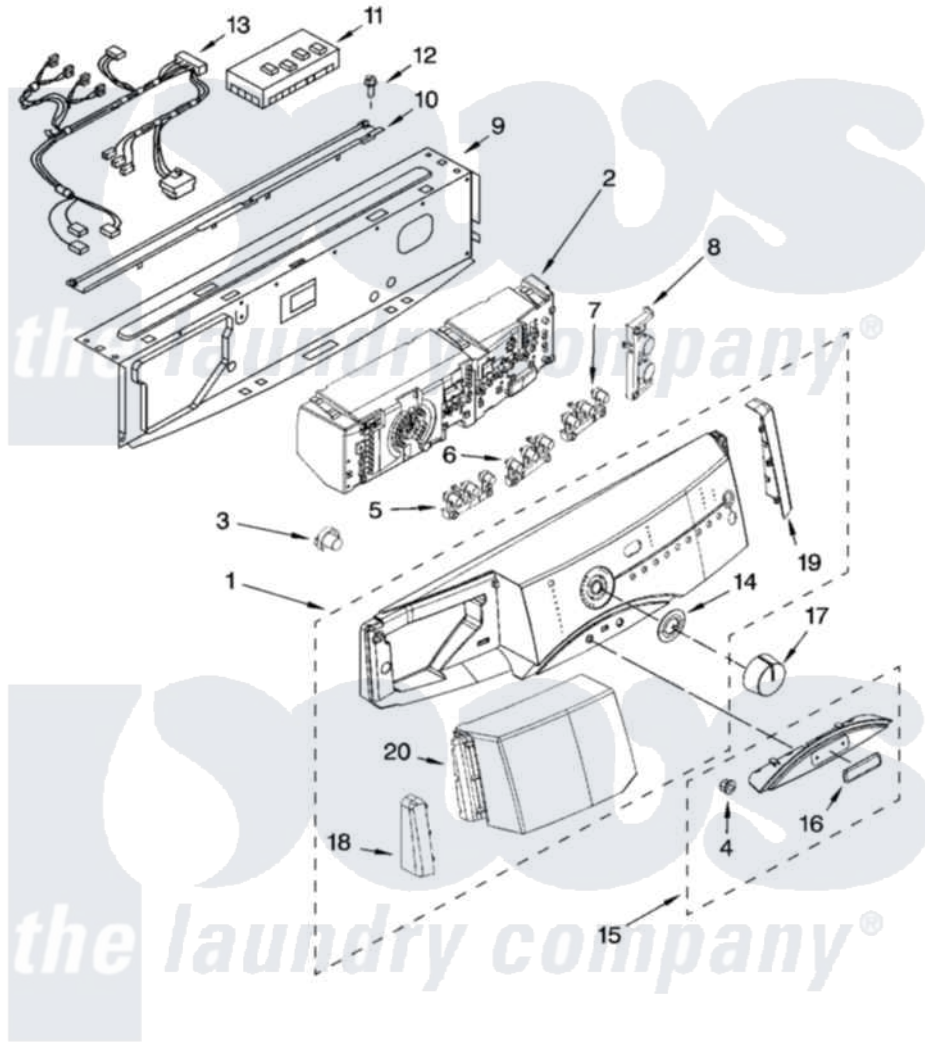

# Maytag MFW9700SQ1 03 - CONTROL PANEL PARTS

## CONTROL PANEL PARTS

For Models: MFW9700SQ1, MFW9700SB1  
(White) (Black)

IMPORTANT: All Part Numbers Listed Are Whirlpool Numbers. Source Parts Through Whirlpool.

W10133064

5

[Maytag Residential Maytag MFW9700SQ1 Washer Parts](#) Parts Diagram 03 - CONTROL PANEL PARTS

[Click on the part number to view part](#)

Item	Original Part Number	Replaced By	Status	Part Description
1	<a href="#">8183056</a>			Panel, Control
"	<a href="#">8183071</a>			Panel, Control
2	<a href="#">8182150</a>			User Interface
3	8183077	<a href="#">W10163302</a>		Button, Power
4	8182183	<a href="#">2004333</a>		Nut
5	<a href="#">8182604</a>			Button Set, Left
"	<a href="#">8183080</a>			Button Set, Left
6	<a href="#">8182603</a>			Button Set, Middle
"	<a href="#">8183079</a>			Button Set, Middle
7	<a href="#">8182602</a>			Button Set, Right
"	8183078	<a href="#">W10163303</a>		Button Set, Right
8	8183081	<a href="#">W10163306</a>		Button Set, Start
9	8182224		Not Available	Brace, Front Top
10	8181640	<a href="#">8182800</a>		Channel, Water
11	<a href="#">W10137702</a>			Microcomputer, Machine Control
12	8181756	<a href="#">488729</a>		Screw

13	<a href="#">8182212</a>		Harness, Wiring
14	<a href="#">8182171</a>		Bezel, Knob
15	<a href="#">8183058</a>		Overlay, Door
"	<a href="#">8183075</a>		Overlay, Door
16	8183059	<a href="#">W10098820</a>	Medallion
17	8183076	<a href="#">W10163301</a>	Knob, Control
18	<a href="#">8182599</a>		Endcap, Left
"	<a href="#">8183073</a>		Endcap, Left
19	<a href="#">8182600</a>		Endcap, Right
"	<a href="#">8183074</a>		Endcap, Right
20	<a href="#">8183057</a>		Handle, Drawer
"	<a href="#">8183072</a>		Handle, Drawer