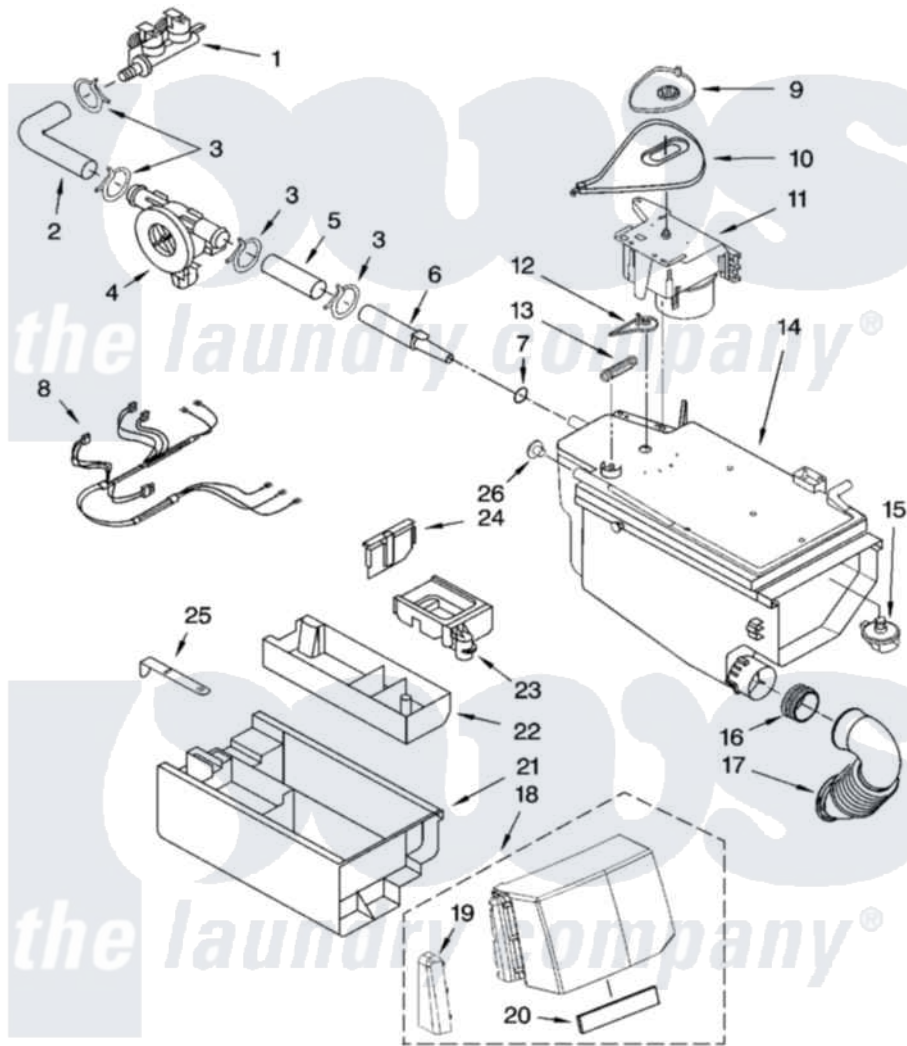

Maytag MFW9700SQ1 04 - DISPENSER PARTS

DISPENSER PARTS

For Models: MFW9700SQ1, MFW9700SB1
(White) (Black)

IMPORTANT: All Part Numbers Listed Are Whirlpool Numbers. Source Parts Through Whirlpool.

W10133064

7

Maytag [Residential Maytag MFW9700SQ1 Washer Parts](#) Parts Diagram 04 - DISPENSER PARTS

[Click on the part number to view part](#)

Item	Original Part Number	Replaced By	Status	Part Description
1	8182862			Valve, Inlet
2	8181710			Hose, Inlet Valve To Vent Pipe
3	8181751	489503		Clamp
4	8181696	W10110225		Flowmeter
5	8181708			Hose, Flowmeter
6	8183010	280194		Nozzle
7	8181714	280196		Ring-O
8	8183022			Harness, Wiring
9	8181726			Cam, Actuator
10	8181725			Lever, Water Distribution
11	8181723			Actuator
12	8181724			Connection, Lever
13	8181727			Spring, Lever
14	8183032	280198		Dispenser
"	8183033	280197		Dispenser
15	8181712			Nozzle, Distribution

16	8181747	Seal
17	8181718	Tube, Dispenser To Bellow
18	8183057	Handle, Drawer
"	8183072	Handle, Drawer
19	8182599	Endcap, Left
"	8183073	Endcap, Left
20	8182173	Cushion, Handle
21	8181720	Drawer, Detergent
"	8182160	Drawer, Detergent
22	8181722	Container, Detergent
"	8182184	Container, Detergent
23	8182665	Siphon, Bleach/Softener
"	8182161	Siphon, Bleach/Softener
24	8181730	Separator
"	8182162	Separator
25	8181721	Hook, Drawer
26	8182123	Led, Pcb