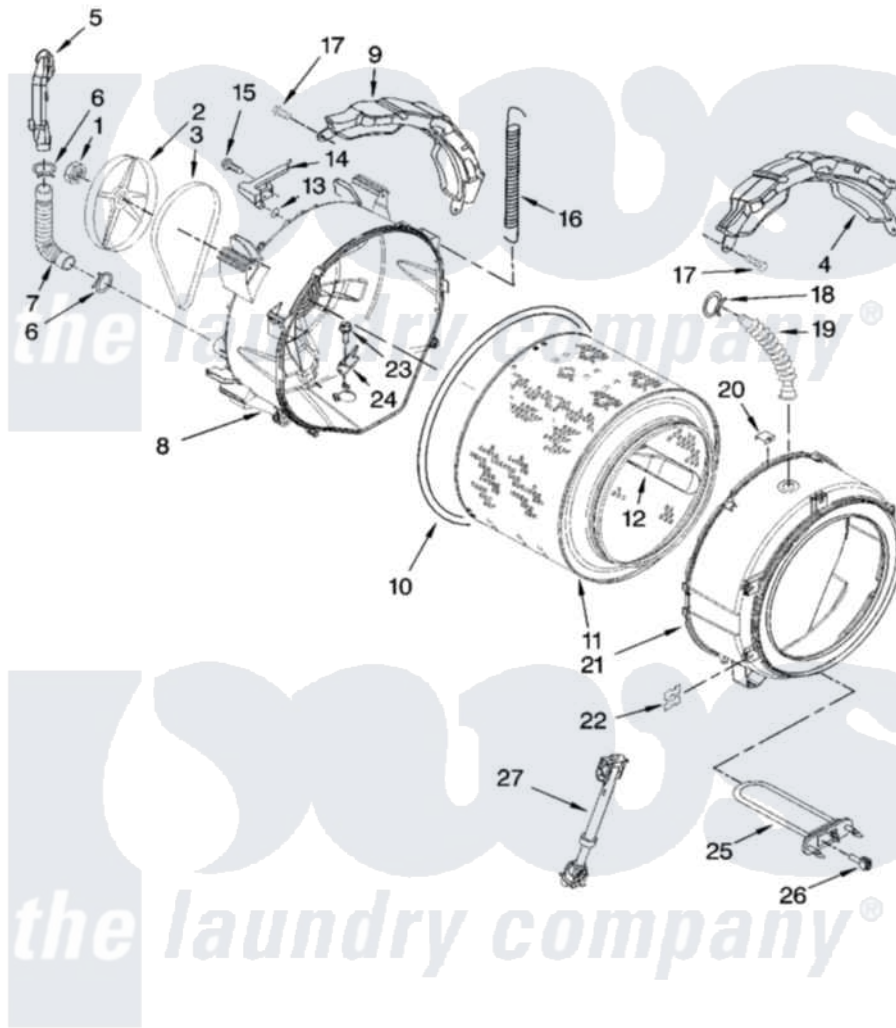

Maytag MFW9700SQ1 05 - TUB AND BASKET PARTS

TUB AND BASKET PARTS

For Models: MFW9700SQ1, MFW9700SB1
(White) (Black)

IMPORTANT: All Part Numbers Listed Are Whirlpool Numbers. Source Parts Through Whirlpool.

W10133064

9

Maytag [Residential Maytag MFW9700SQ1 Washer Parts](#) Parts Diagram 05 - TUB AND BASKET PARTS

[Click on the part number to view part](#)

Item	Original Part Number	Replaced By	Status	Part Description
1	8182132	W10283361		Nut, Pulley
2	8182650			Pulley
3	8183269	W10388414		Belt
4	8181645	W10008880		Counterweight, Front
5	8181744			Pipe, Ventilation
6	8181746	W10208156		Clamp
7	8181743			Hose, Exhaust
8	8181666	W10253866		Tub-Outer
9	8181644			Counterweight, Rear
10	8181673			Gasket, Tub
11	8182247	W10269756		Basket
12	8182233			Baffle, Basket
13	8181748	W10250553		O-Ring, Air Trap
14	8181731			Airtrap
15	8181785			Screw
16	8182814			Spring, Suspension

17	8181647	W10182109	Screw-Kit
18	8181742	3367052	Clamp, Hose
19	8181794		Hose, Tub To Dispenser
20	8181667	8540092	Clamp, Tub
21	8181665	285981	Tub-Outer
22	8181648	8182512	Nut, Push-In
23	8182214		Screw
24	8181686	W10250558	Bracket, Heater Support
25	8182666		Element, Heating
26	8181705		Ntc
27	8182812		Shock Absorber
"			Not Available
"	8182126	3196427	Screw