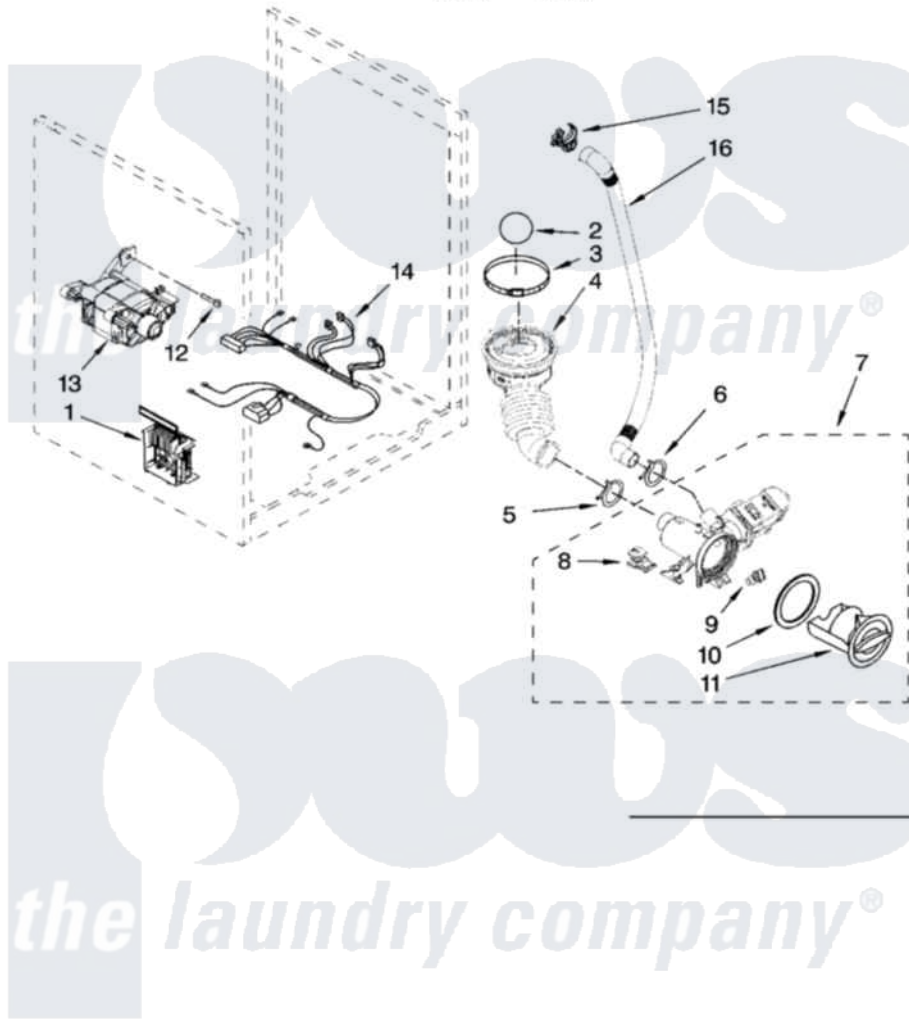

**Maytag MFW9700SQ1 06 - PUMP AND MOTOR PARTS, OPTIONAL PARTS  
(NOT INCLUDED)**

**PUMP AND MOTOR PARTS**

For Models: MFW9700SQ1, MFW9700SB1  
(White) (Black)

IMPORTANT: All Part Numbers Listed Are Whirlpool Numbers. Source Parts Through Whirlpool.

W10133064

11

Maytag [Residential Maytag MFW9700SQ1 Washer Parts](#) Parts Diagram 06 - PUMP AND MOTOR PARTS,  
OPTIONAL PARTS (NOT INCLUDED)  
[Click on the part number to view part](#)

Item	Original Part Number	Replaced By	Status	Part Description
1	<a href="#">8182706</a>			Control Unit
2	<a href="#">W10121657</a>			Ball
3	8181734	<a href="#">696392</a>		Hose Clamp
4	<a href="#">8181732</a>			Hose, Tub To Pump
5	8181753	<a href="#">285655</a>		Clamp, Hose
6	8181752	<a href="#">3367052</a>		Clamp, Hose
7	8182821	<a href="#">280187</a>		Pump-Water
8	<a href="#">8182820</a>			Grommet, Damper
9	<a href="#">8182816</a>			Grommet, Damper
10	<a href="#">8181736</a>			Seal, Filter Cap
11	<a href="#">8183027</a>			Cap, Filter
12	<a href="#">W10128585</a>			Bolt, Motor
13	<a href="#">8182793</a>			Motor, Drive
14	8183035	<a href="#">W10137867</a>		Harns-Wire
15	<a href="#">8182209</a>			Retainer, Drain Hose

16	8181740	<a href="#">W10003250</a>	Hose, Drain-Inner
		<a href="#">72017</a>	Paint, Touch-Up
"		<a href="#">72032</a>	Paint, Touch-Up
"		<a href="#">350938</a>	Paint, Pressurized Spray B
"		<a href="#">350930</a>	Paint, Pressurized Spray B
"		<a href="#">799344</a>	Paint, Touch-Up )
"		<a href="#">285863</a>	Water System Parts
"	8212640	<a href="#">8541503</a>	Kit, Stack Assembly