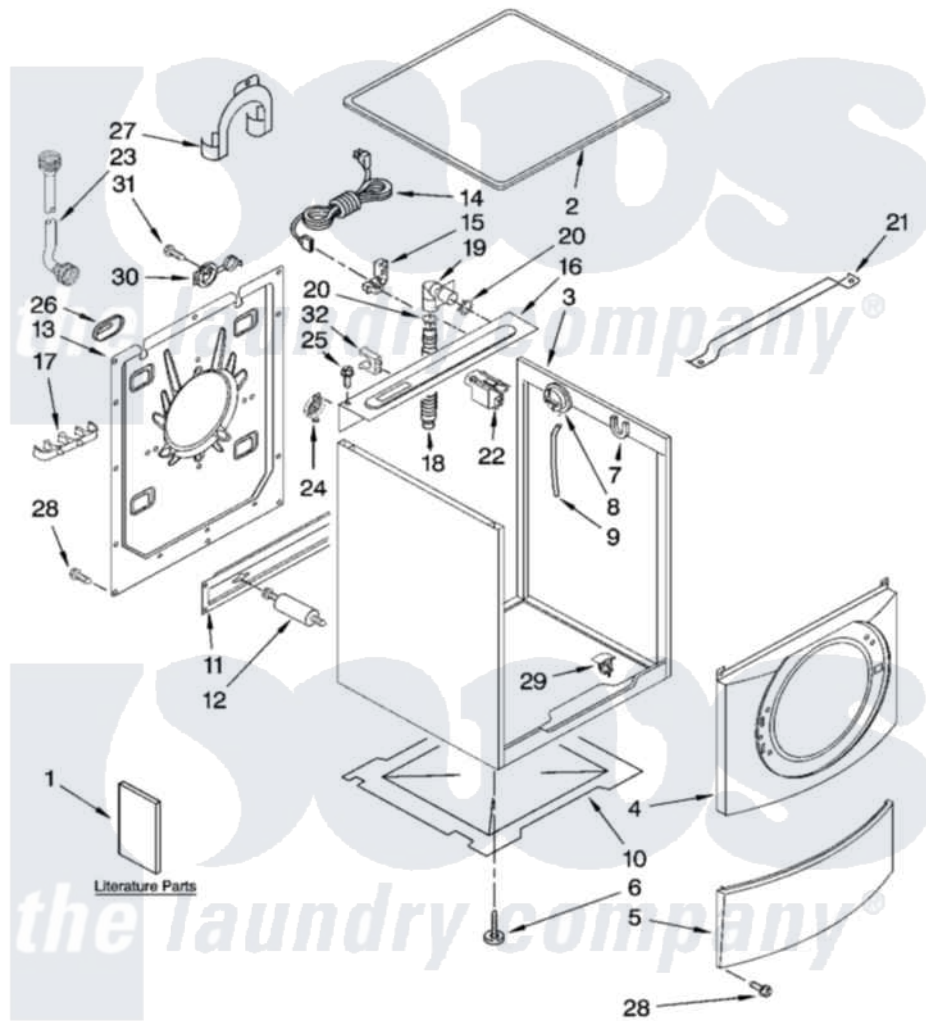

# Maytag MFW9800TK0 01 - TOP AND CABINET PARTS

## TOP AND CABINET PARTS

For Models: MFW9800TQ0, MFW9800TK0  
(White) (Pacific Blue)

AUTOMATIC  
WASHER

8-07 Printed in U.S.A. (drd)

1

Part No. W10157670 Rev. A

Maytag Residential Maytag MFW9800TK0 Washer Parts Parts Diagram 01 - TOP AND CABINET PARTS

Click on the part number to view part

Item	Original Part Number	Replaced By	Status	Part Description
1	W10137082		Not Available	Use & Care Guide
"	<a href="#">8182658</a>			Quick Start Guide
"	<a href="#">8182677</a>			Tech Sheet
"	W10163495		Not Available	Energy Guide
2	<a href="#">8181641</a>			Top
"	W10163316	<a href="#">8182556</a>		Top
3	<a href="#">8182609</a>			Cabinet
"	<a href="#">8182541</a>			Cabinet
4	<a href="#">8182605</a>			Panel, Front
"	<a href="#">W10163317</a>			Panel, Front
5	<a href="#">8181643</a>			Toe Panel
"	<a href="#">8182550</a>			Toe Panel
6	<a href="#">8181636</a>			Foot, Leveling
7	<a href="#">8181763</a>			Bracket, Spring
8	<a href="#">8181695</a>			Switch, Pressure
9	8181739	<a href="#">W10004260</a>		Hose, Pressure Switch