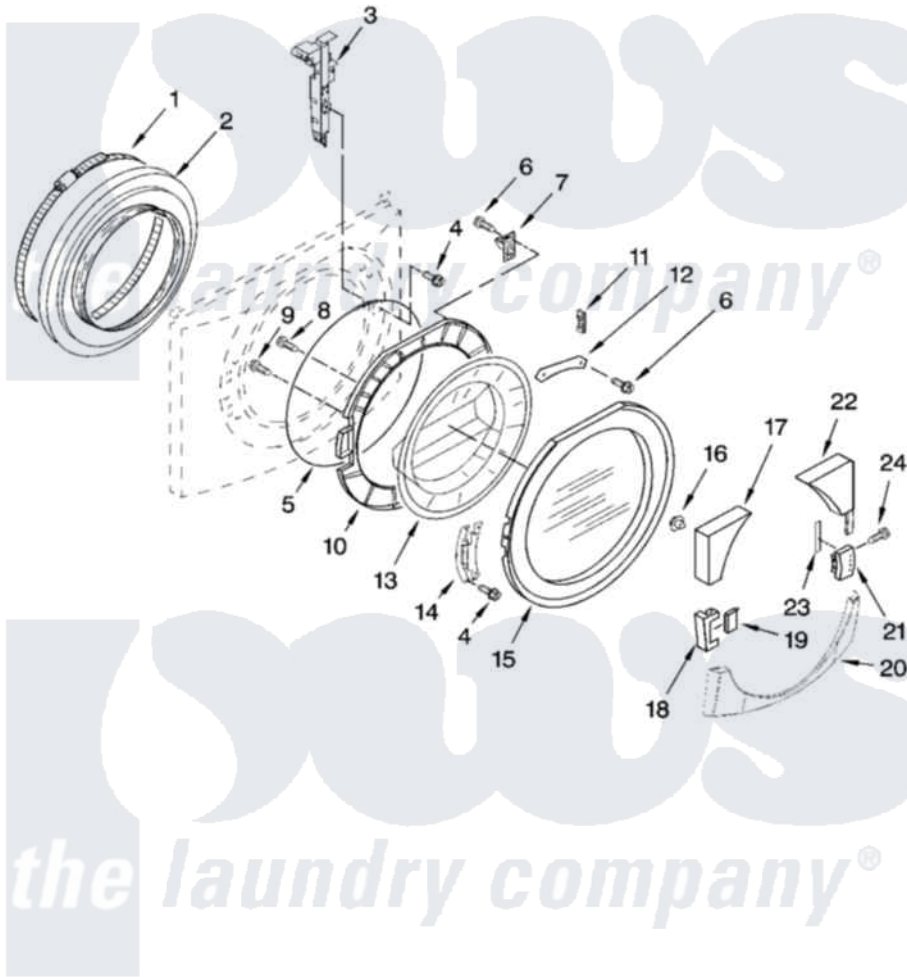

Maytag MFW9800TK0 02 - DOOR AND LATCH PARTS

DOOR AND LATCH PARTS

For Models: MFW9800TQ0, MFW9800TK0
(White) (Pacific Blue)

W10157670

3

Maytag Residential Maytag MFW9800TK0 Washer Parts Parts Diagram 02 - DOOR AND LATCH PARTS
Click on the part number to view part

Item	Original Part Number	Replaced By	Status	Part Description
1	8182210			Clamp, Bellow
2	8182119			Bellow
3	8182634			Lock, Door
4	8181760	8540725		Screw
5	8182211			Clamp, Bellow To Front Panel
6	8181758	8182214		Screw
7	8181651			Hook, Door
8	8181661			Screw, Actuator
9	8181660			Screw
10	W10163308			Frame
11	W10128586			Clamp, Glass Support
12	8181650			Clamp, Glass
13	8181655			Glass, Door
14	8181843			Hinge, Door
15	W10163299			Frame, Door Front Assembly
16	8182779			Clip, Trim

17	8182592	Trim, Upper Left
"	W10163318	Trim, Upper Left
18	8182595	Cover, Hinge
"	W10163322	Cover, Hinge
19	8182596	Cover, Hinge
"	W10163323	Cover, Hinge
20	8182594	Trim, Lower
"	W10163321	Trim, Lower
21	8182591	Handle, Door
"	W10163324	Handle, Door
22	8182593	Trim, Upper Right
"	W10163319	Trim, Upper Right
23	8182153	Foam, Door Handle
24	8181759	3400805 Screw, 8-18 X 3/64