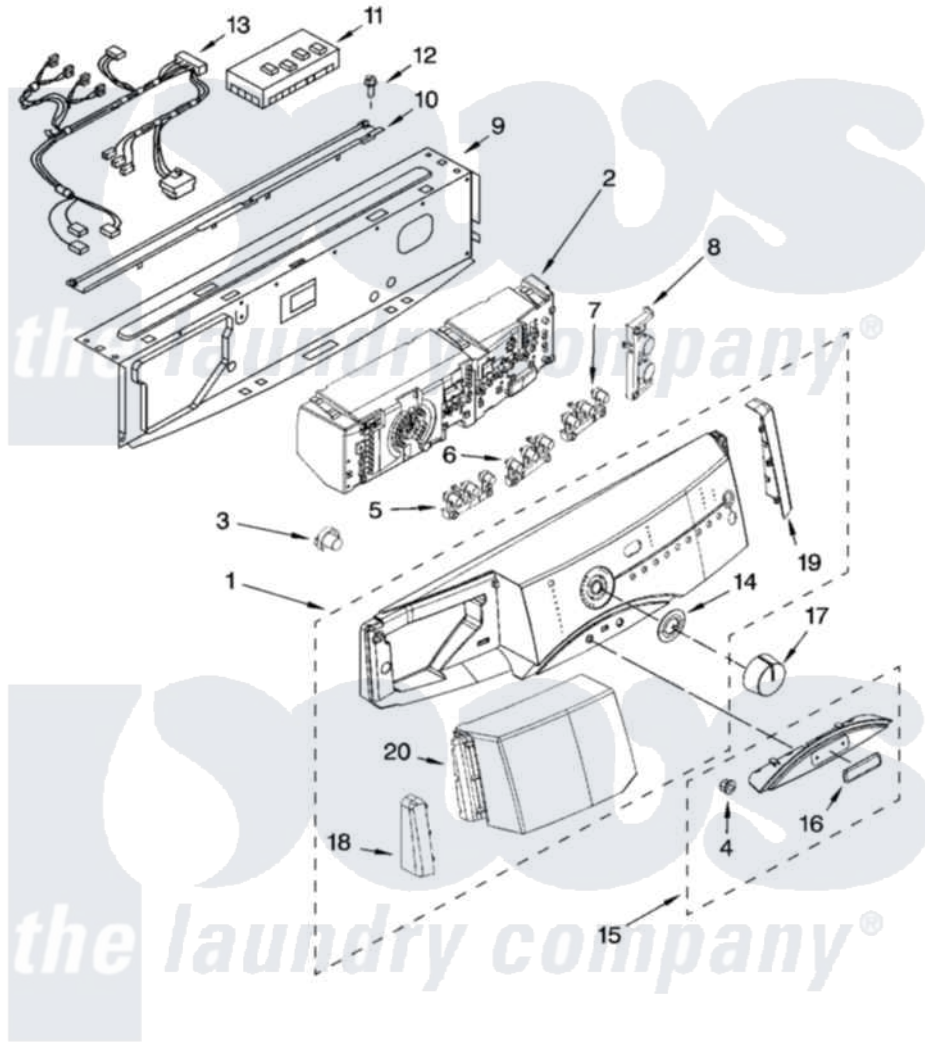

Maytag MFW9800TK0 03 - CONTROL PANEL PARTS

CONTROL PANEL PARTS

For Models: MFW9800TQ0, MFW9800TK0
(White) (Pacific Blue)

W10157670

5

[Maytag Residential Maytag MFW9800TK0 Washer Parts](#) Parts Diagram 03 - CONTROL PANEL PARTS
Click on the part number to view part

Item	Original Part Number	Replaced By	Status	Part Description
1	W10163309			Panel, Control
"	W10163310			Panel, Control
2	8182150			User Interface
3	W10163302			Button, Power
4	8182183	2004333		Nut
5	W10163305			Button Set, Left
6	W10163304			Button Set, Middle
7	W10163303			Button Set, Right
8	W10163306			Button Set, Start
9	8182224		Not Available	Brace, Front Top
10	8181640	8182800		Channel, Water
11	W10137702			Microcomputer, Machine Control
12	8181756	488729		Screw
13	8182212			Harness, Wiring
14	8182171			Bezel, Knob
15	W10163300			Overlay, Door

16	8183059	W10098820	Medallion
17	W10163301		Knob, Control
18	8182599		Endcap, Left
"	W10163314		Endcap, Left
19	8182600		Endcap, Right
"	W10163315		Endcap, Right
20	W10163312		Handle, Drawer
"	W10163313		Handle, Drawer