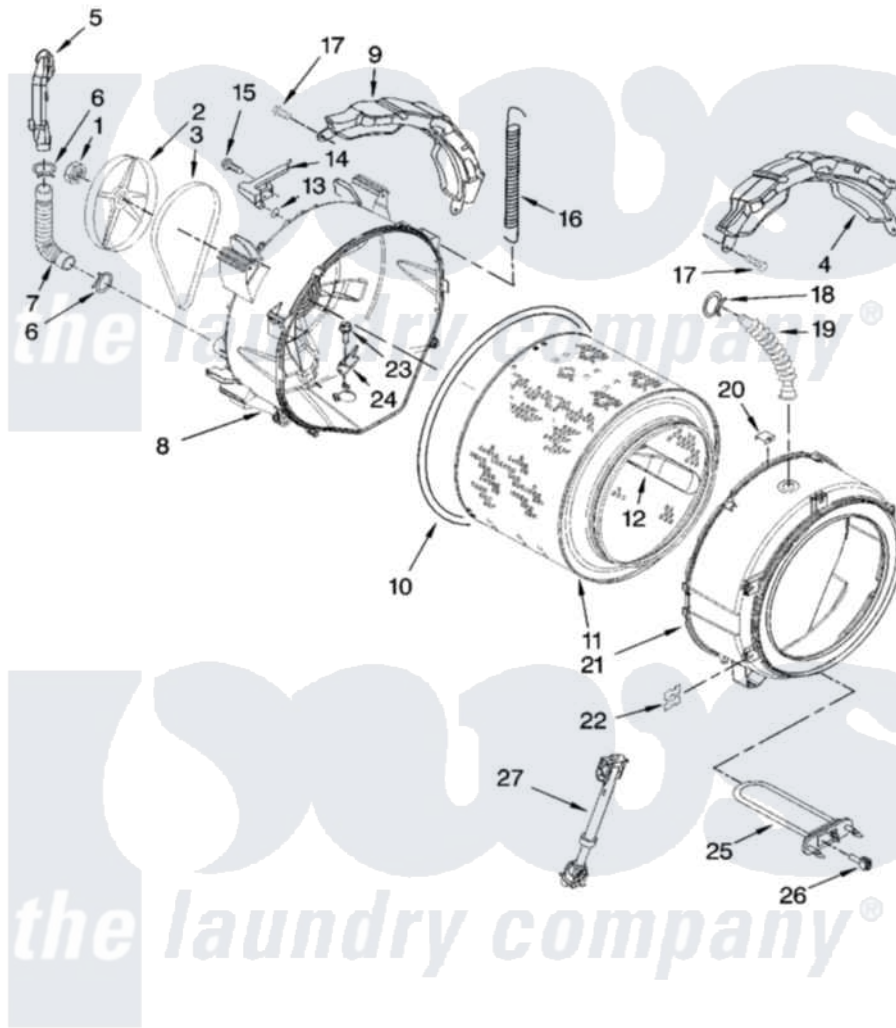

Maytag MFW9800TK0 05 - TUB AND BASKET PARTS

TUB AND BASKET PARTS

For Models: MFW9800TQ0, MFW9800TK0
(White) (Pacific Blue)

W10157670

9

Maytag [Residential Maytag MFW9800TK0 Washer Parts](#) Parts Diagram 05 - TUB AND BASKET PARTS
Click on the part number to view part

Item	Original Part Number	Replaced By	Status	Part Description
1	8182132	W10283361		Nut, Pulley
2	8182650			Pulley
3	8183269	W10388414		Belt
4	8181645	W10008880		Counterweight, Front
5	8181744			Pipe, Ventilation
6	8181746	W10208156		Clamp
7	8181743			Hose, Exhaust
8	8181666	W10253866		Tub-Outer
9	8181644			Counterweight, Rear
10	8181673			Gasket, Tub
11	8182247	W10269756		Basket
12	8182233			Baffle, Basket
13	8181748	W10250553		O-Ring, Air Trap
14	8181731			Airtrap
15	8181785			Screw
16	8182814			Spring, Suspension

17	8181647	W10182109	Screw-Kit
18	8181742	3367052	Clamp, Hose
19	8181794		Hose, Tub To Dispenser
20	8181667	8540092	Clamp, Tub
21	8181665	285981	Tub-Outer
22	8182512		Nut, Push-In
23	8182214		Screw
24	8181686	W10250558	Bracket, Heater Support
25	8182666		Element, Heating
26	8181705		Ntc
27	8182812		Shock Absorber
NI		Not Available	
"	8182126	3196427	Screw