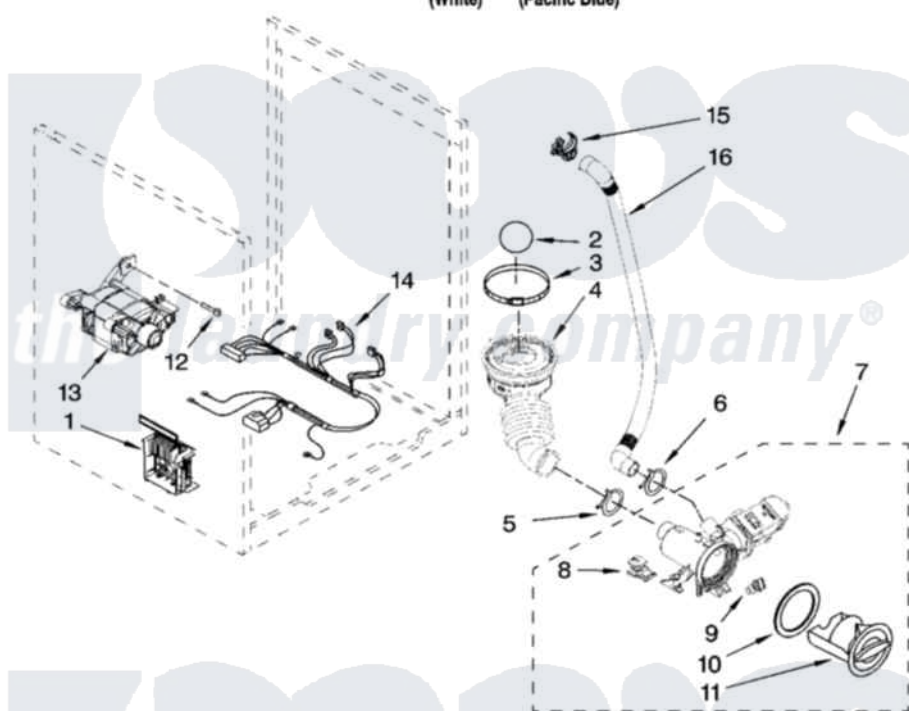

**Maytag MFW9800TK0 06 - PUMP AND MOTOR PARTS, OPTIONAL PARTS
(NOT INCLUDED)**

PUMP AND MOTOR PARTS

For Models: MFW9800TQ0, MFW9800TK0
(White) (Pacific Blue)

W10157670

11

Maytag [Residential Maytag MFW9800TK0 Washer Parts](#) Parts Diagram 06 - PUMP AND MOTOR PARTS,
OPTIONAL PARTS (NOT INCLUDED)
[Click on the part number to view part](#)

Item	Original Part Number	Replaced By	Status	Part Description
1	8182706			Control Unit
2	W10121657			Ball
3	8181734	696392		Hose Clamp
4	8181732			Hose, Tub To Pump
5	8181753	285655		Clamp, Hose
6	8181752	3367052		Clamp, Hose
7	8182821	280187		Pump-Water
8	8182820			Grommet, Damper
9	8182816			Grommet, Damper
10	8181736			Seal, Filter Cap
11	8183027			Cap, Filter
12	W10128585			Bolt, Motor
13	8182793			Motor, Drive
14	8183035	W10137867		Harns-Wire
15	8182209			Retainer, Drain Hose