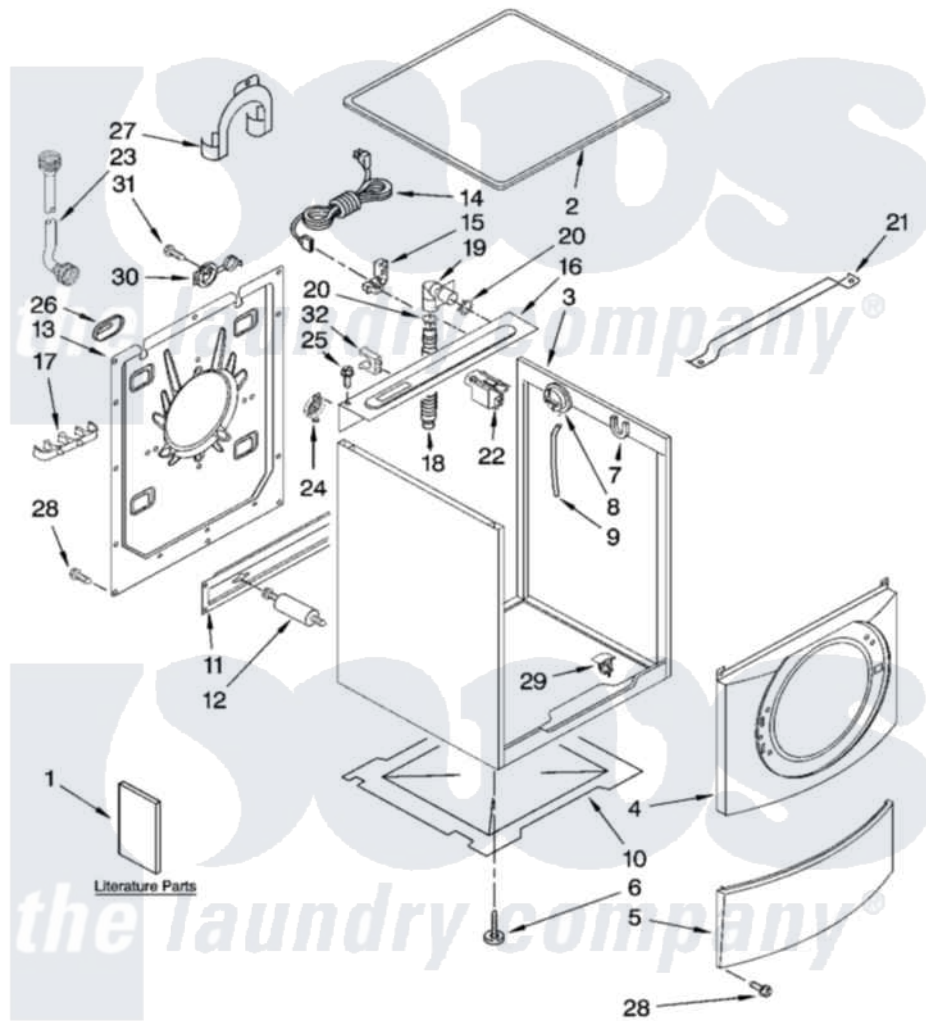

Maytag MFW9800TQ0 01 - TOP AND CABINET PARTS

TOP AND CABINET PARTS

For Models: MFW9800TQ0, MFW9800TK0
(White) (Pacific Blue)

AUTOMATIC
WASHER

8-07 Printed in U.S.A. (drd)

1

Part No. W10157670 Rev. A

Maytag Residential Maytag MFW9800TQ0 Washer Parts Parts Diagram 01 - TOP AND CABINET PARTS
Click on the part number to view part

Item	Original Part Number	Replaced By	Status	Part Description
1	W10137082		Not Available	Use & Care Guide
"	8182658			Quick Start Guide
"	8182677			Tech Sheet
"	W10163495		Not Available	Energy Guide
2	8181641			Top
"	W10163316	8182556		Top
3	8182609			Cabinet
"	8182541			Cabinet
4	8182605			Panel, Front
"	W10163317			Panel, Front
5	8181643			Toe Panel
"	8182550			Toe Panel
6	8181636			Foot, Leveling
7	8181763			Bracket, Spring
8	8181695			Switch, Pressure
9	8181739	W10004260		Hose, Pressure Switch

10	8181635		Pan, Bottom
11	8182661	W10003040	Brace, Transport
12	8182797	W10289554A	Bolt
"	8182798	W10289554A	Bolt
13	8182698		Panel, Rear
14	8183009		Cord, Power
15	8181690	8182635	Strain Relief
16	W10138248		Brace, Rear
17	8182701		Clip, Outer Hose Holder
18	8181737		Hose, Drain
19	8181738		Connector, Hose Outlet
20	8181752	3367052	Clamp, Hose
21	8181632		Brace, Top
22	8183019	W10326464	Filter, Interference
23	8182795	89503	Hose-Inlet
"	8182792	89503	Hose-Inlet
24	8183030		Grid, Ventilation
25	8181691		Screw
26	8182700	8540268	Cover, Transport
27	8181768	W10280024	U-Bend, Drain Hose
28	8181828	488729	Screw
29	8183086	W10085220	Microswitch
30	8182699		Grommet, Cord Support
31	8182201		Screw, 3 X 8 mm
32	8182702		Clip, Outer Hose Holder
NI		Not Available	
"	8182109		Harness Channel