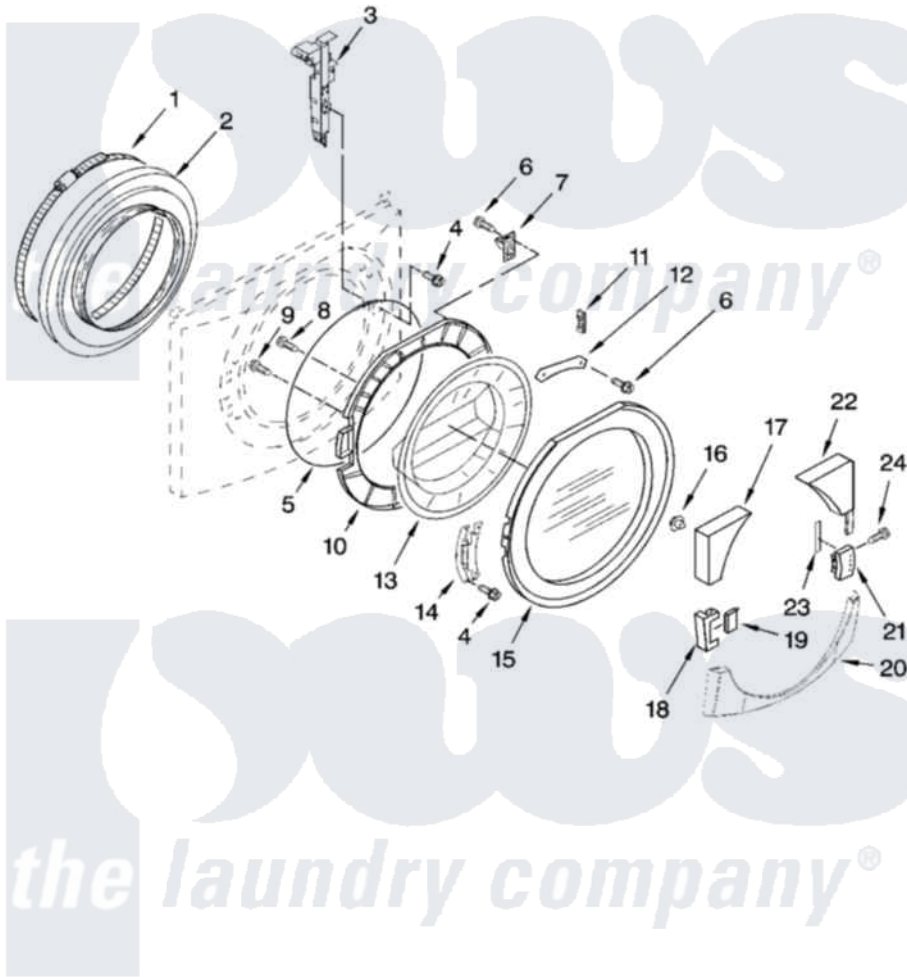

Maytag MFW9800TQ0 02 - DOOR AND LATCH PARTS

DOOR AND LATCH PARTS

For Models: MFW9800TQ0, MFW9800TK0
(White) (Pacific Blue)

W10157670

3

[Maytag Residential Maytag MFW9800TQ0 Washer Parts](#) Parts Diagram 02 - DOOR AND LATCH PARTS
Click on the part number to view part

Item	Original Part Number	Replaced By	Status	Part Description
1	8182210			Clamp, Bellow
2	8182119			Bellow
3	8182634			Lock, Door
4	8181760	8540725		Screw
5	8182211			Clamp, Bellow To Front Panel
6	8181758	8182214		Screw
7	8181651			Hook, Door
8	8181661			Screw, Actuator
9	8181660			Screw
10	W10163308			Frame
11	W10128586			Clamp, Glass Support
12	8181650			Clamp, Glass
13	8181655			Glass, Door
14	8181843			Hinge, Door
15	W10163299			Frame, Door Front Assembly
16	8182779			Clip, Trim

17	8182592	Trim, Upper Left
"	W10163318	Trim, Upper Left
18	8182595	Cover, Hinge
"	W10163322	Cover, Hinge
19	8182596	Cover, Hinge
"	W10163323	Cover, Hinge
20	8182594	Trim, Lower
"	W10163321	Trim, Lower
21	8182591	Handle, Door
"	W10163324	Handle, Door
22	8182593	Trim, Upper Right
"	W10163319	Trim, Upper Right
23	8182153	Foam, Door Handle
24	8181759	3400805 Screw, 8-18 X 3/64