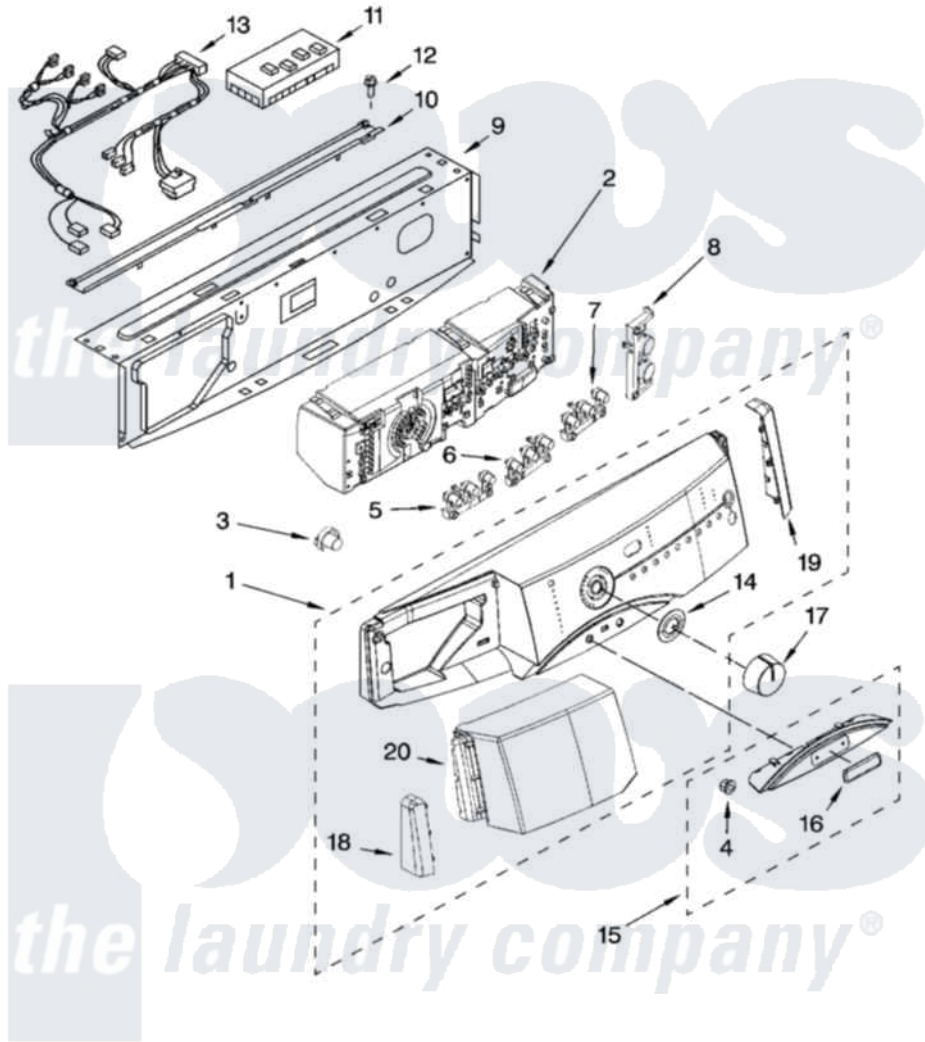

Maytag MFW9800TQ0 03 - CONTROL PANEL PARTS

CONTROL PANEL PARTS

For Models: MFW9800TQ0, MFW9800TK0
(White) (Pacific Blue)

W10157670

5

Maytag [Residential Maytag MFW9800TQ0 Washer Parts](#) Parts Diagram 03 - CONTROL PANEL PARTS
Click on the part number to view part

Item	Original Part Number	Replaced By	Status	Part Description
1	W10163309			Panel, Control
"	W10163310			Panel, Control
2	8182150			User Interface
3	W10163302			Button, Power
4	8182183	2004333		Nut
5	W10163305			Button Set, Left
6	W10163304			Button Set, Middle
7	W10163303			Button Set, Right
8	W10163306			Button Set, Start
9	8182224		Not Available	Brace, Front Top
10	8181640	8182800		Channel, Water
11	W10137702			Microcomputer, Machine Control
12	8181756	488729		Screw
13	8182212			Harness, Wiring
14	8182171			Bezel, Knob
15	W10163300			Overlay, Door

16	8183059	W10098820	Medallion
17	W10163301		Knob, Control
18	8182599		Endcap, Left
"	W10163314		Endcap, Left
19	8182600		Endcap, Right
"	W10163315		Endcap, Right
20	W10163312		Handle, Drawer
"	W10163313		Handle, Drawer