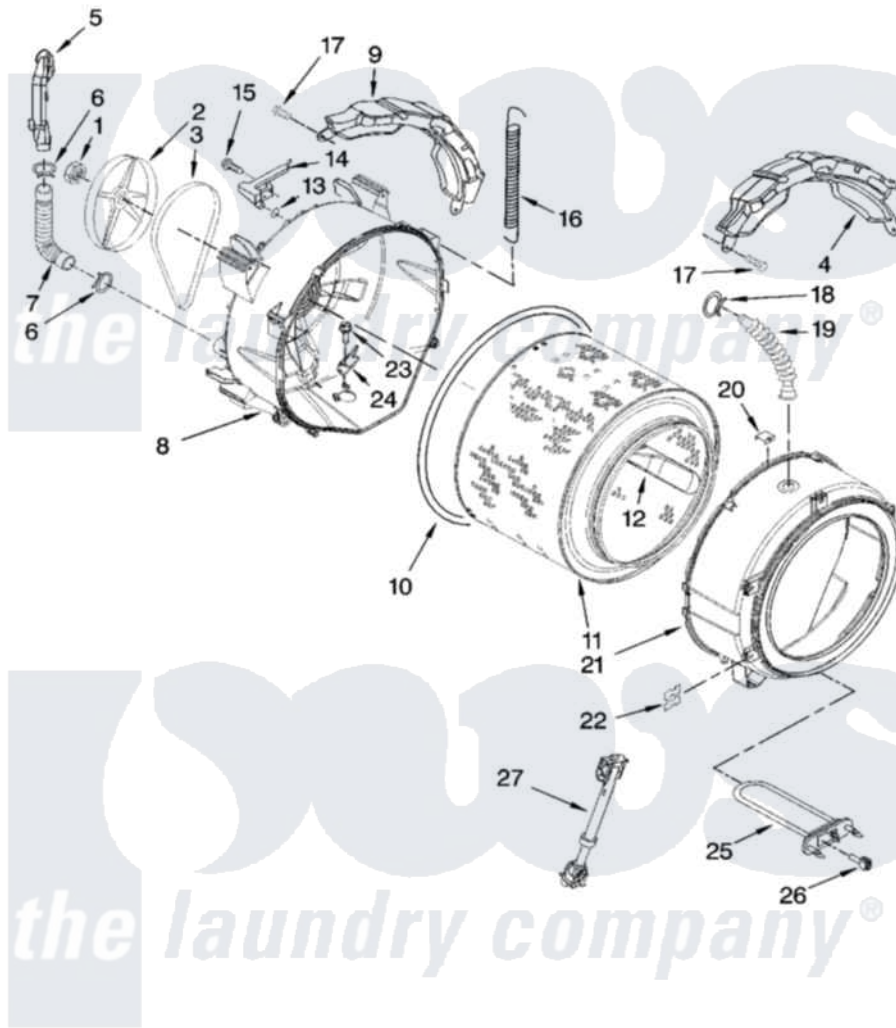

# Maytag MFW9800TQ0 05 - TUB AND BASKET PARTS

## TUB AND BASKET PARTS

For Models: MFW9800TQ0, MFW9800TK0  
(White) (Pacific Blue)

W10157670

9

Maytag [Residential Maytag MFW9800TQ0 Washer Parts](#) Parts Diagram 05 - TUB AND BASKET PARTS  
Click on the part number to view part

Item	Original Part Number	Replaced By	Status	Part Description
1	8182132	<a href="#">W10283361</a>		Nut, Pulley
2	<a href="#">8182650</a>			Pulley
3	8183269	<a href="#">W10388414</a>		Belt
4	8181645	<a href="#">W10008880</a>		Counterweight, Front
5	<a href="#">8181744</a>			Pipe, Ventilation
6	8181746	<a href="#">W10208156</a>		Clamp
7	<a href="#">8181743</a>			Hose, Exhaust
8	8181666	<a href="#">W10253866</a>		Tub-Outer
9	<a href="#">8181644</a>			Counterweight, Rear
10	<a href="#">8181673</a>			Gasket, Tub
11	8182247	<a href="#">W10269756</a>		Basket
12	<a href="#">8182233</a>			Baffle, Basket
13	8181748	<a href="#">W10250553</a>		O-Ring, Air Trap
14	<a href="#">8181731</a>			Airtrap
15	<a href="#">8181785</a>			Screw
16	<a href="#">8182814</a>			Spring, Suspension

17	8181647	<a href="#">W10182109</a>	Screw-Kit
18	8181742	<a href="#">3367052</a>	Clamp, Hose
19	<a href="#">8181794</a>		Hose, Tub To Dispenser
20	8181667	<a href="#">8540092</a>	Clamp, Tub
21	8181665	<a href="#">285981</a>	Tub-Outer
22	<a href="#">8182512</a>		Nut, Push-In
23	<a href="#">8182214</a>		Screw
24	8181686	<a href="#">W10250558</a>	Bracket, Heater Support
25	<a href="#">8182666</a>		Element, Heating
26	<a href="#">8181705</a>		Ntc
27	<a href="#">8182812</a>		Shock Absorber
NI		Not Available	
"	8182126	<a href="#">3196427</a>	Screw